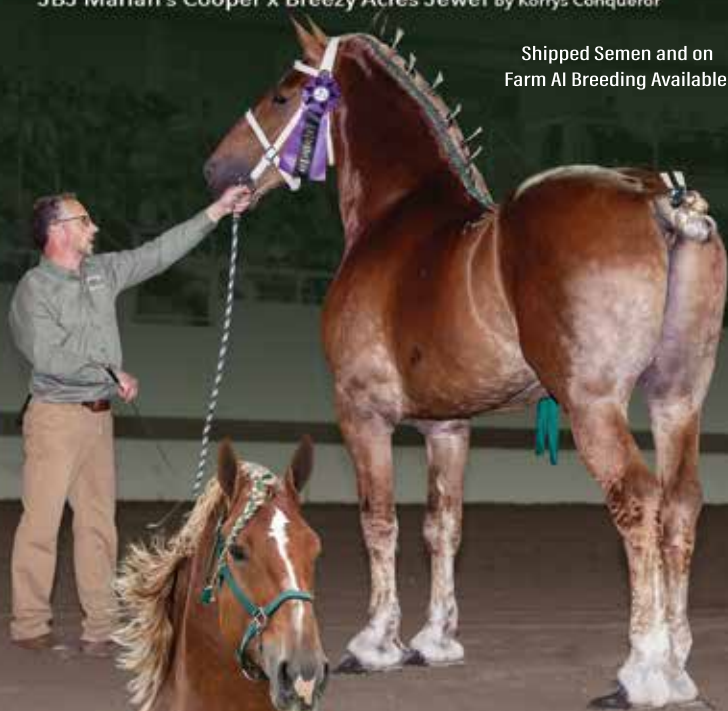

2023 NATIONAL CHAMPION STALLION BRF JAYSON

JBJ Mariah's Cooper x Breezy Acres Jewel by Korrys Conqueror

Shipped Semen and on
Farm AI Breeding Available

BLANCK

HICKLAND

BELGIANS

Herman & Julie Miller

10289 Cr 48 • Ligonier IN 46767 • (574) 903 - 1749

VISITORS ARE ALWAYS WELCOME