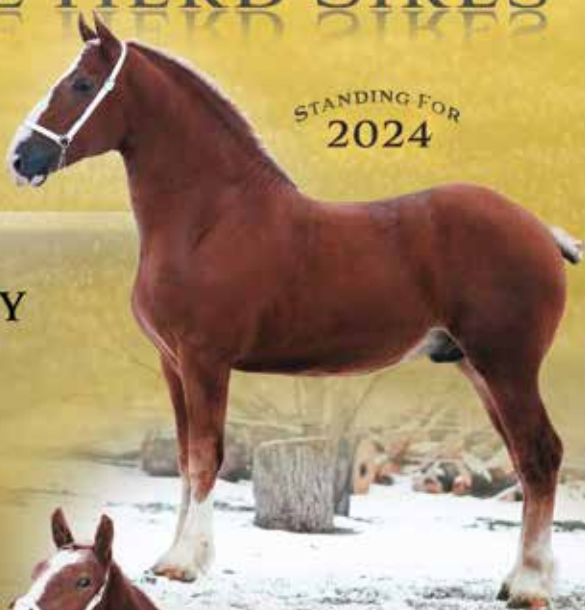

2 – TONE BELGIANS FUTURE HERD SIRES

STANDING FOR
2024

Triple M Farm's LUCY'S LEGACY

Whispering Winds Cactus x
B.Y. Acres Lucy