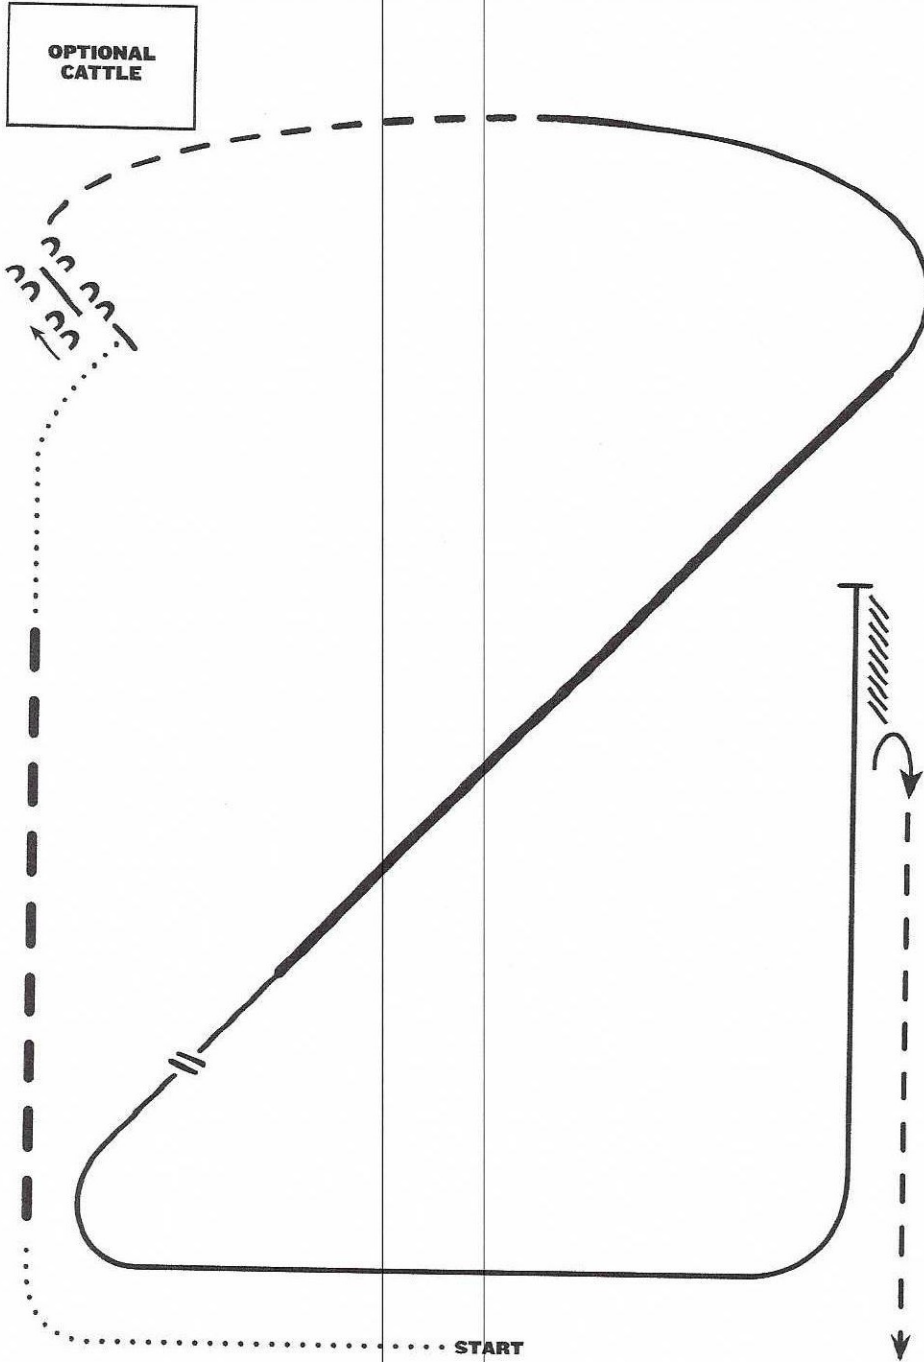

July 10, 2026

All Breed Youth, All Breed Adult, LI Open,
Junior, LI & Rookie Youth & Amateur

RANCH RIDING - PATTERN 10

LEGEND

- Walk
- ... Extended Walk
- - - Trot
- - - Extended Trot
- Lope
- Extended Lope
- //// Back
- // Lead Change

1. Walk
2. Extended trot
3. Walk
4. Stop, side pass left over log
5. Trot
6. Lope right lead
7. Extended lope right lead
8. Collect lope and change leads (simple or flying)
9. Lope left lead
10. Stop and back
11. 1/2 turn right
12. Trot

Note: The drawn description of this pattern is only intended for the general depiction of the pattern. Exhibitors should utilize the arena space to best exhibit their horses.

RANCH RIDING - PATTERN 7

LEGEND

Note: The drawn description of this pattern is only intended for the general depiction of the pattern. Exhibitors should utilize the arena space to best exhibit their horses.