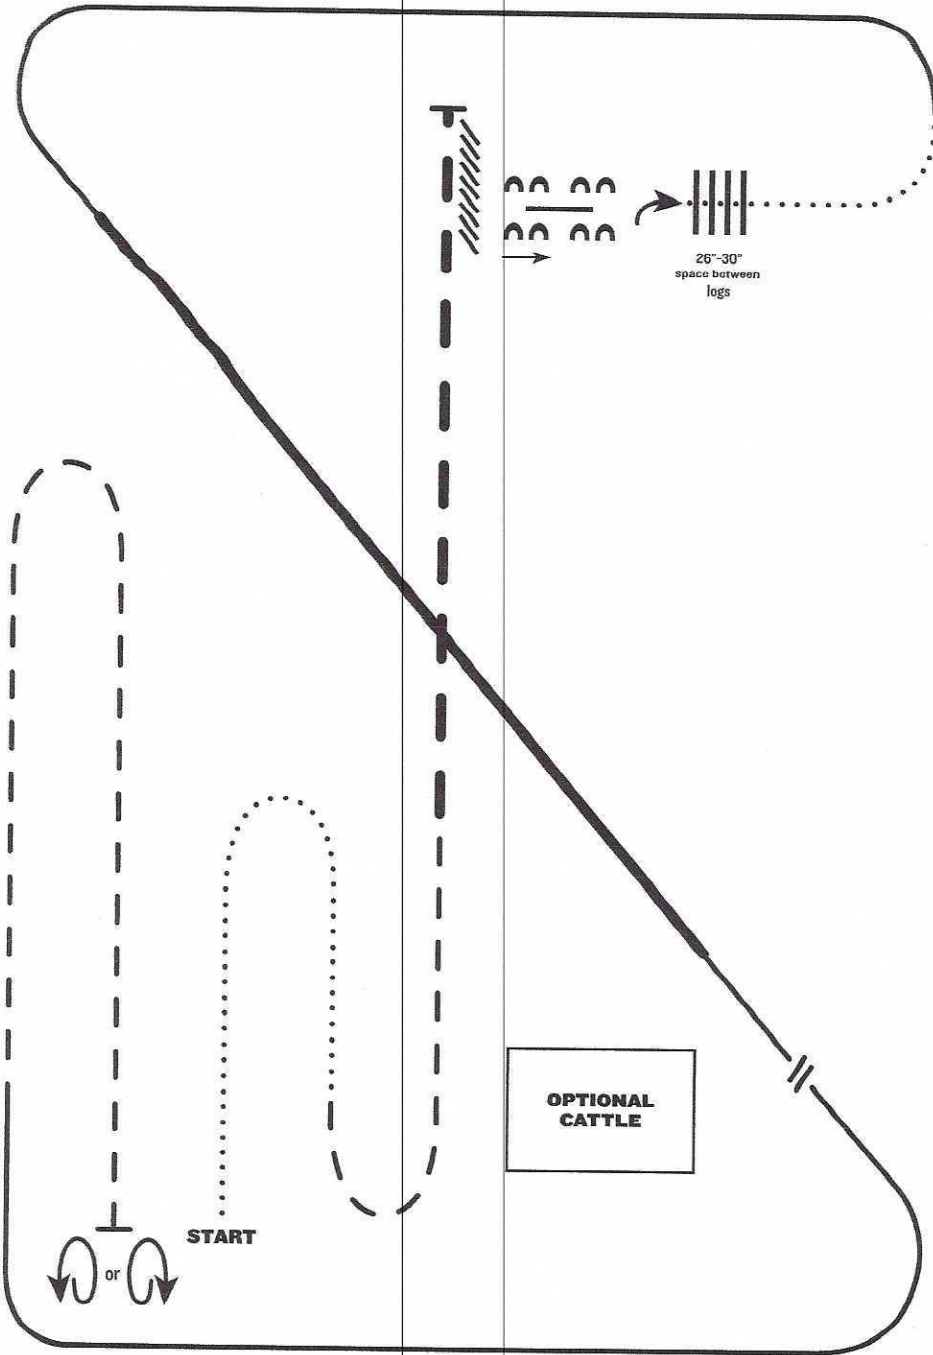

July 10, 2026

All Breed Youth, All Breed Adult, LI Open,
Junior, LI & Rookie Youth & Amateur

RANCH RIDING - PATTERN 10

LEGEND

- Walk
- ... Extended Walk
- - - Trot
- - - Extended Trot
- Lope
- Extended Lope
- //// Back
- // Lead Change

1. Walk
2. Extended trot
3. Walk
4. Stop, side pass left over log
5. Trot
6. Lope right lead
7. Extended lope right lead
8. Collect lope and change leads (simple or flying)
9. Lope left lead
10. Stop and back
11. 1/2 turn right
12. Trot

Note: The drawn description of this pattern is only intended for the general depiction of the pattern. Exhibitors should utilize the arena space to best exhibit their horses.

RANCH RIDING - PATTERN 7

LEGEND

.....	Walk
.....	Extended Walk
- - -	Trot
- - -	Extended Trot
—	Lope
—	Extended Lope
////	Back
//	Lead Change

OPTIONAL
CATTLE

26-30"
space between
logs

START

or

1. Walk
2. Trot
3. Extended trot
4. Stop and back
5. Side pass right over log
6. 1/4 turn right, walk over logs
7. Walk
8. Lope left lead
9. Extended lope left lead
10. Collect lope, change leads (simple or flying)
11. Lope right lead
12. Trot
13. Stop, one 360° turn either direction