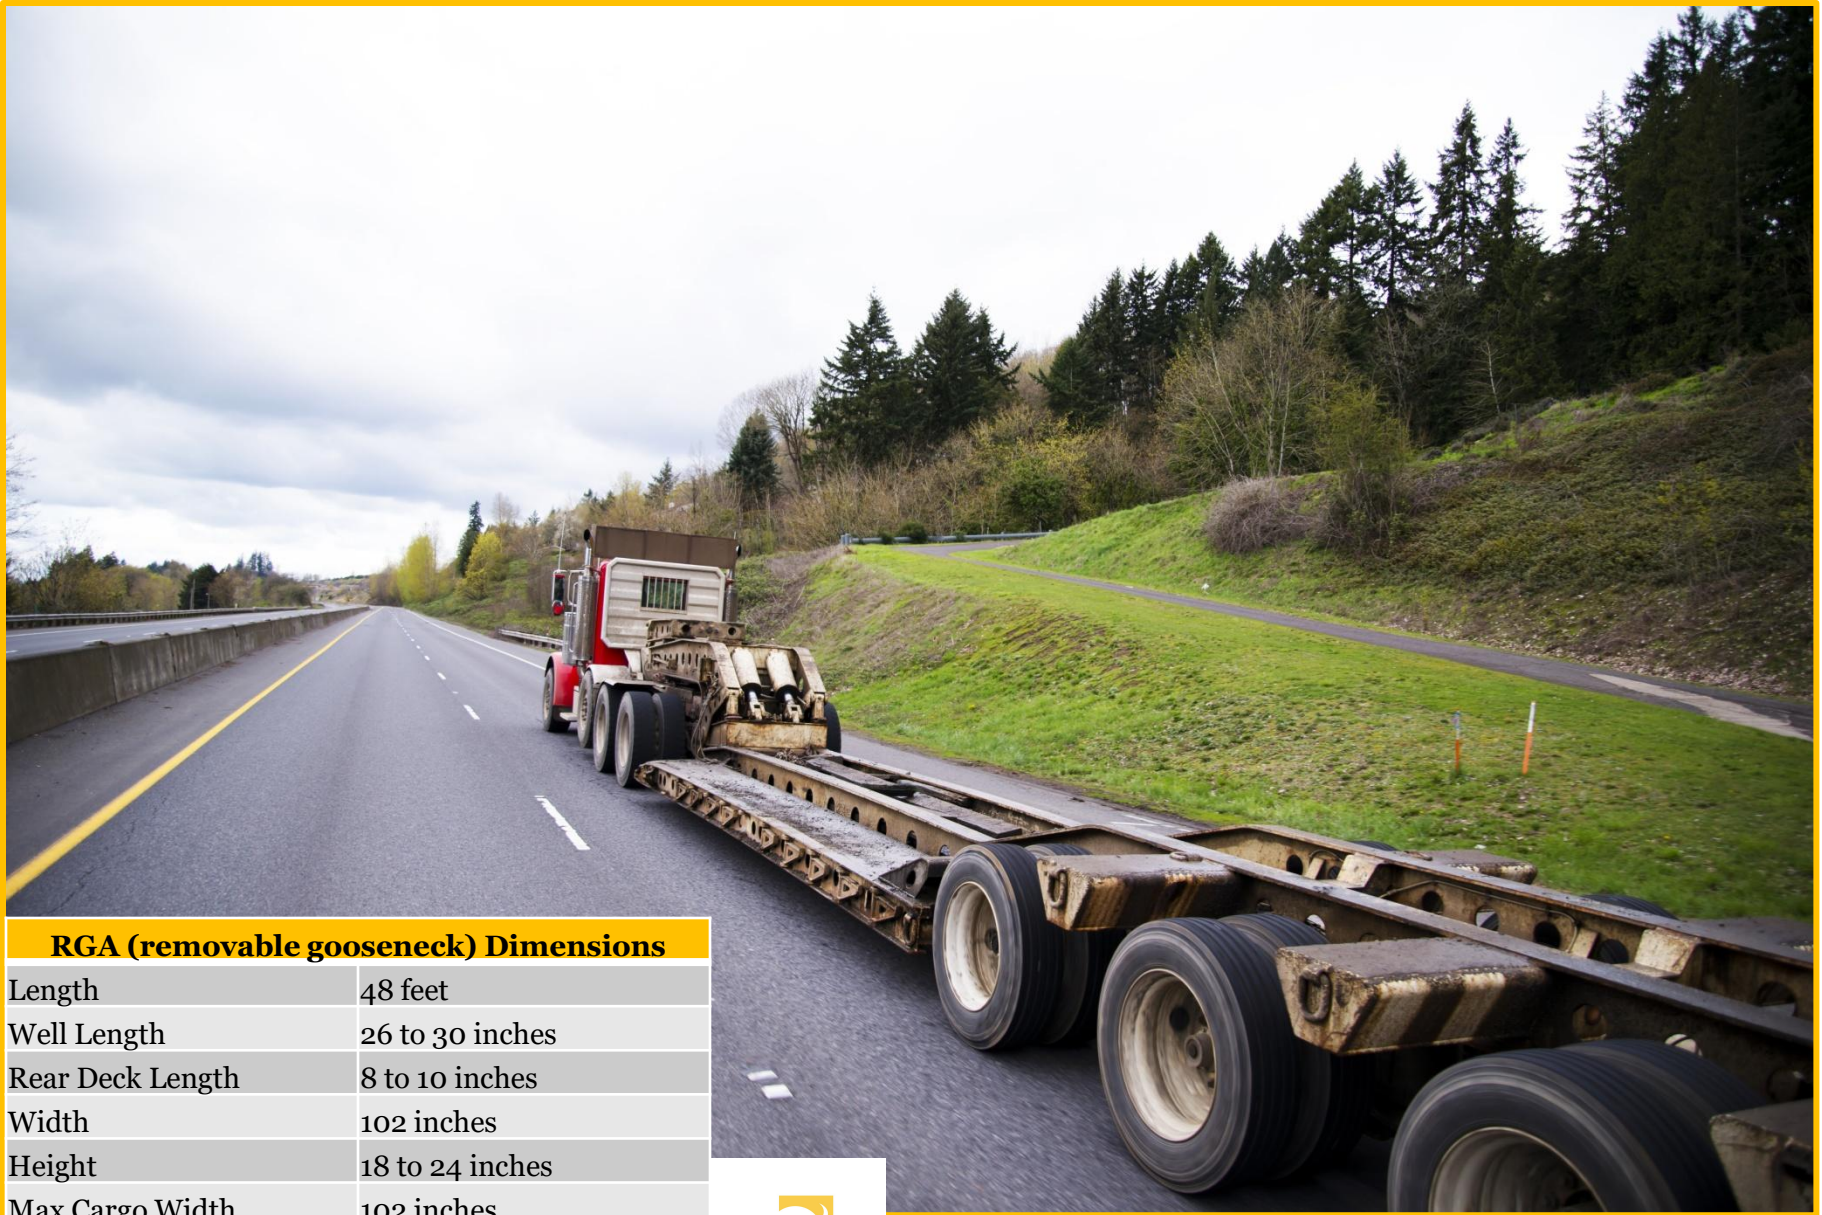

RGA (removable gooseneck) Dimensions

Length	48 feet
Well Length	26 to 30 inches
Rear Deck Length	8 to 10 inches
Width	102 inches
Height	18 to 24 inches
Max Cargo Width	102 inches
Max Cargo Height	144 to 150 inches
Max Cargo Weight	40,000 pounds