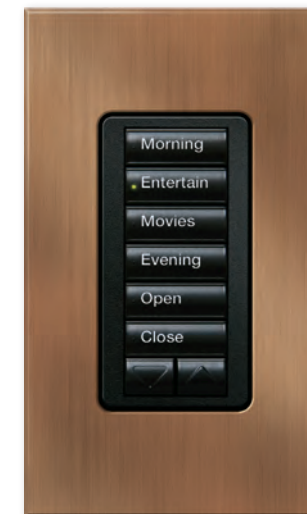

Control styles

Choose between keypad styles to coordinate with each room and any home.

Alisse wall control

Palladiom keypad

seeTouch keypad without insert

seeTouch keypad with insert

seeTouch keypad with insert