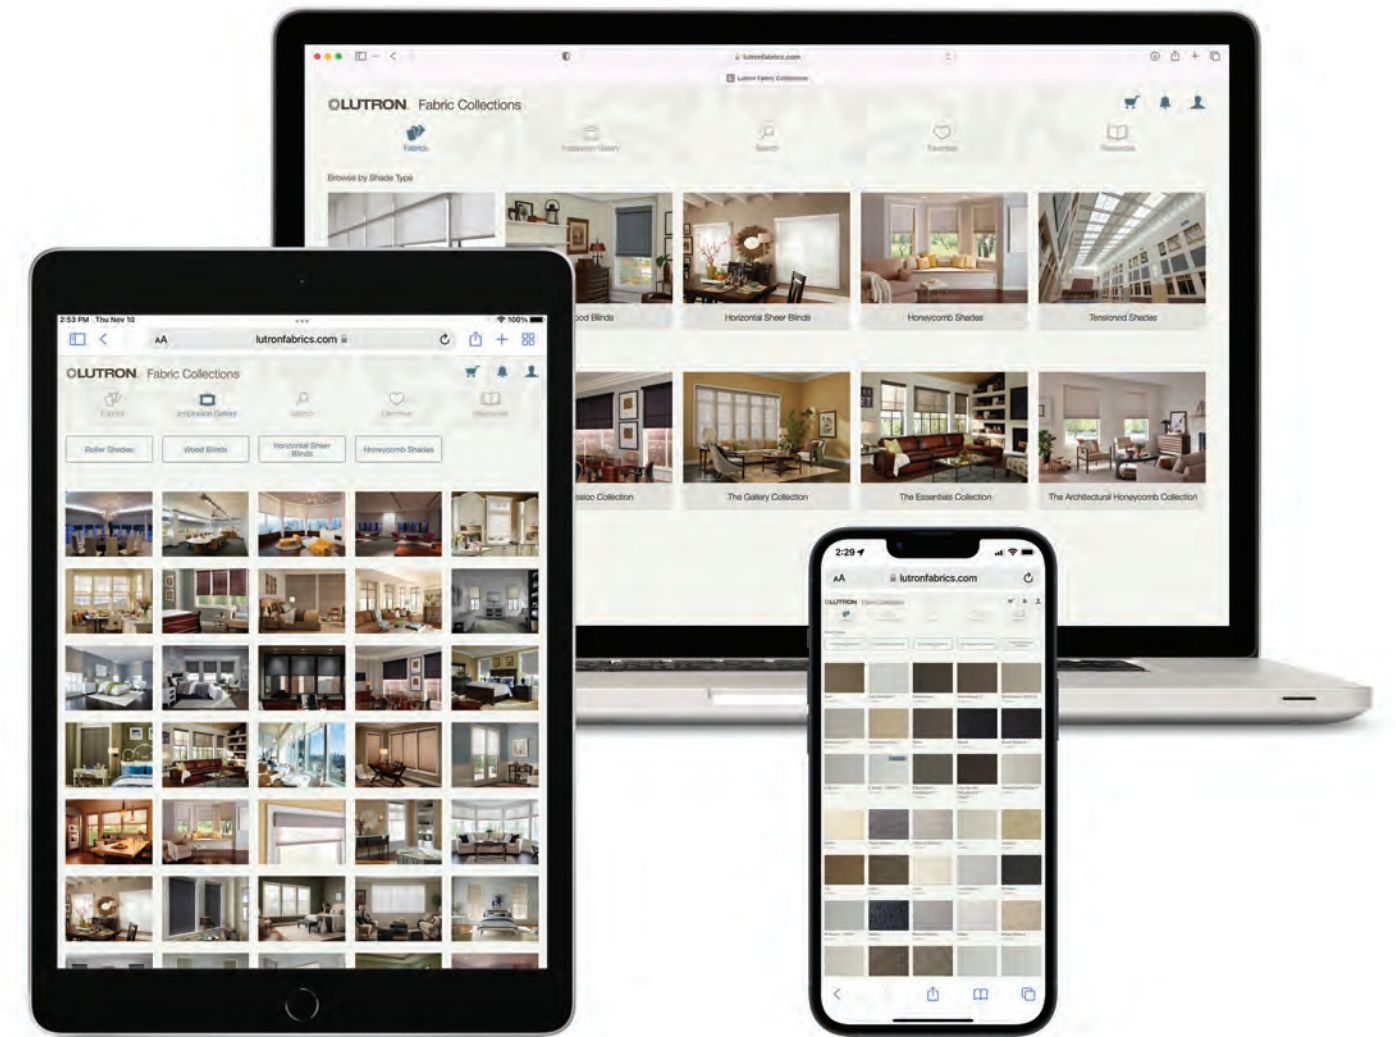

The Classico Collection

The Classico Collection of performance fabrics is available for roller, tensioned, and cable-guided shades.

The Gallery Collection

The Gallery Collection is an extensive line of fashion fabrics for roller shades, horizontal sheer blinds, and wood blinds.

The Architectural Honeycomb Collection

The Architectural Honeycomb Collection includes a palette of neutral colors in a variety of textures and range of opacities, all featuring a modern 3/4 inch cell size.

The Atelier Collection

The Atelier Collection is a curated collection of roller shade fabrics that balances design and function. The collection is organized by color, and each deck includes select colors for the fabric family. In this collection, each sheer fabric has a perfectly coordinating blackout option for simple specification.

Lutronfabrics.com

Browse through Lutron's extensive collection of window shade fabrics using this comprehensive tool. Easily search for fabrics that meet specific shade parameters or find inspiration for your next project by looking through our fabric Photo Gallery. Professionals can stay up to date on all fabric announcements and changes by logging into lutronfabrics.com using your myLutron account — you can even sign up to receive automatic email notifications when changes occur.