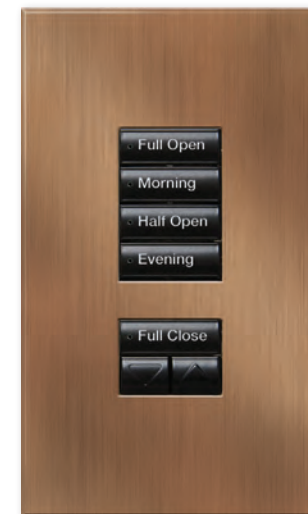

Control styles

Choose between keypad styles to coordinate with each room and any home.

Alisse wall control

Palladiom keypad

seeTouch keypad without insert

seeTouch keypad with insert

seeTouch keypad with insert