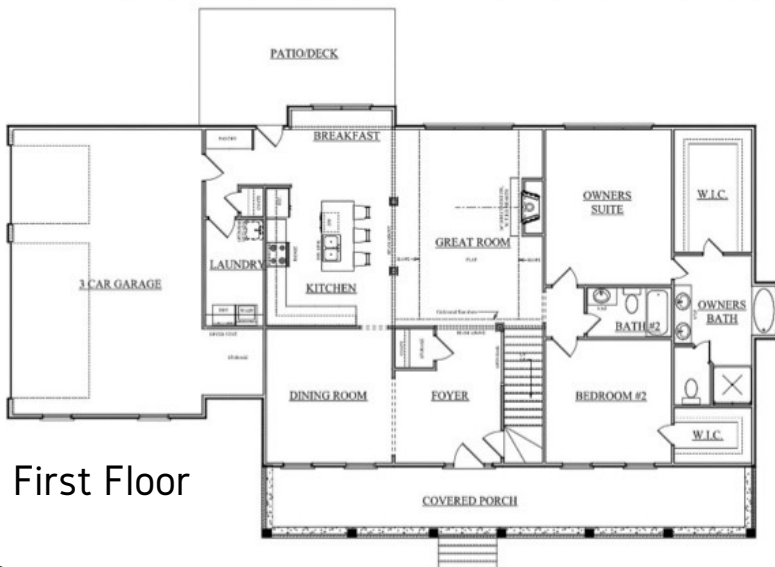

Laurel Glen at Lake Lanier

A Lexes Homes, Inc. Community

THE ASHFORD

Floor Plan

First Floor

Second Floor

*Floor plan measurements are approximate & are for illustrative purposes only. We make no guarantee as to the accuracy of the floor plan.

Approximate Square Footage 2,740

Call us or visit:

(470) 400-5455

www.laurelglenatlakelanianer.com

Sales & Marketing Provided By:

www.getmooreteam.com