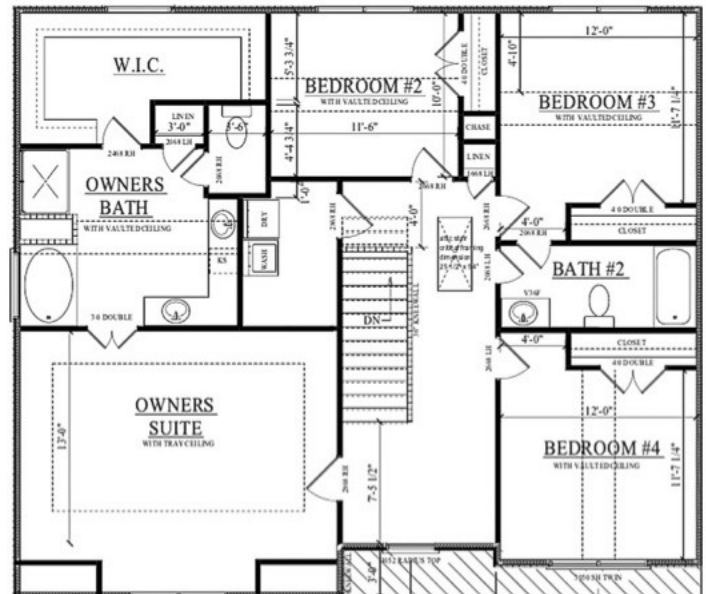

Laurel Glen at Lake Lanier

A Lexes Homes, Inc. Community

THE
AUBURN HILL

Floor Plan

First Floor

Second Floor

*Floor plan measurements are approximate & are for illustrative purposes only. We make no guarantee as to the accuracy of the floor plan.

Approximate Square Footage 2,590

Call us or visit:

(470) 400-5455

www.laurelglenatlakelanier.com

Sales & Marketing Provided By:

www.getmooreteam.com