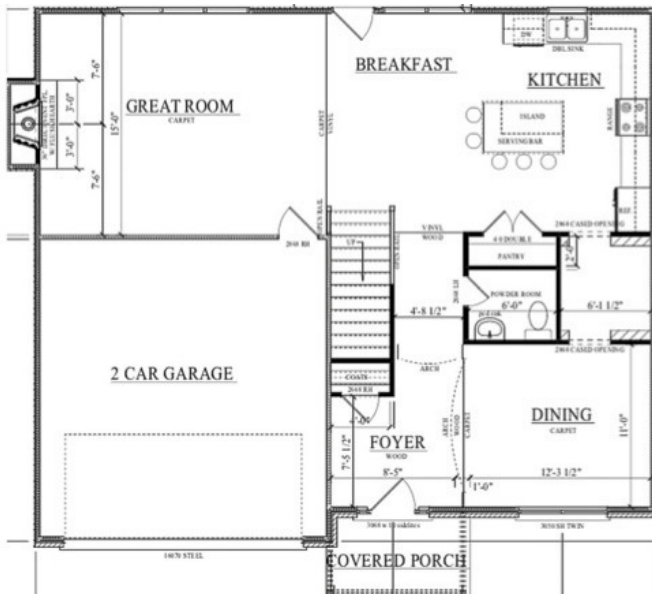

Laurel Glen at Lake Lanier

A Lexes Homes, Inc. Community

THE
AUBURN HILL

Floor Plan

First Floor

Second Floor

*Floor plan measurements are approximate & are for illustrative purposes only. We make no guarantee as to the accuracy of the floor plan.

Approximate Square Footage 2,590

Call us or visit:

(470) 400-5455

www.laurelglenatlakelanier.com

Sales & Marketing Provided By:

www.getmooreteam.com