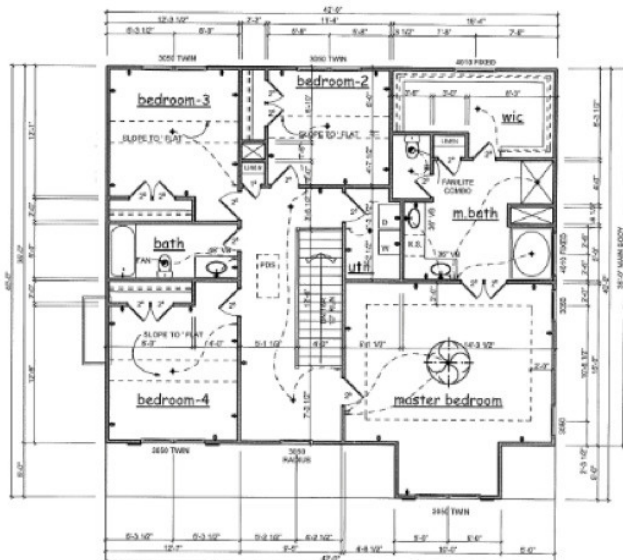

Laurel Glen at Lake Lanier

A Lexes Homes, Inc. Community

THE
AUBURN
MEADOW

Floor Plan

First Floor

Second Floor

*Floor plan measurements are approximate & are for illustrative purposes only. We make no guarantee as to the accuracy of the floor plan.

Approximate Square Footage 2,652

Call us or visit:

(470) 400-5455

www.laurelglenatlakelanianer.com

Sales & Marketing Provided By:

www.getmooreteam.com