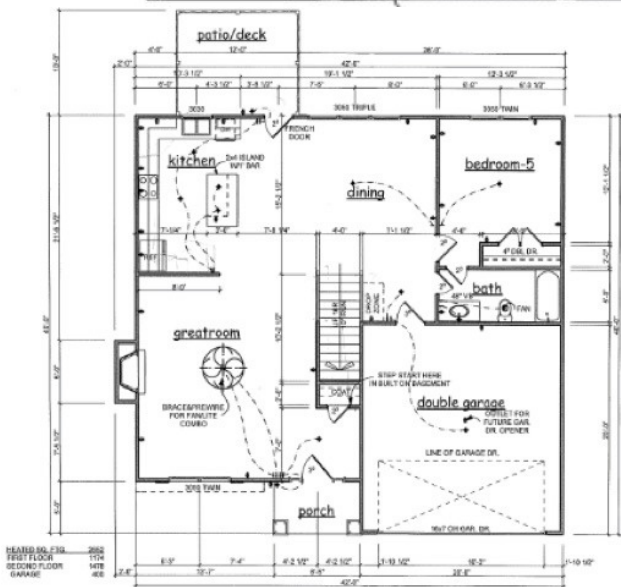

Laurel Glen at Lake Lanier

A Lexes Homes, Inc. Community

THE
AUBURN
MEADOW

Floor Plan

First Floor

Second Floor

*Floor plan measurements are approximate & are for illustrative purposes only. We make no guarantee as to the accuracy of the floor plan.

Approximate Square Footage 2,652

Call us or visit:

(470) 400-5455

www.laurelglenatlakelanianer.com

Sales & Marketing Provided By:

www.getmooreteam.com