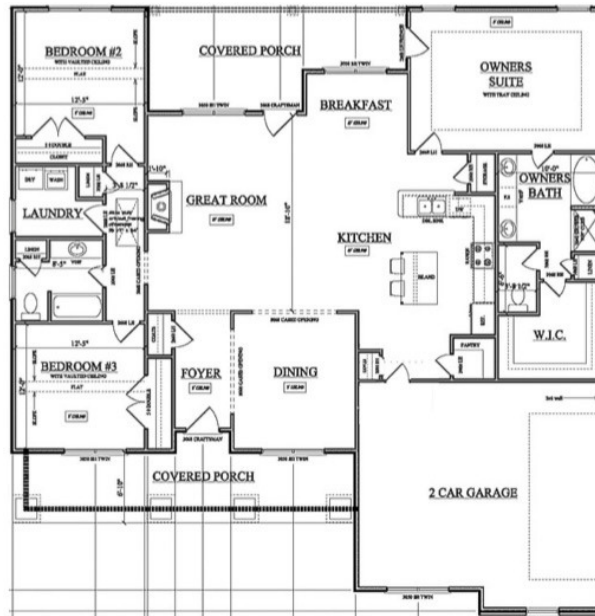

Laurel Glen at Lake Lanier

A Lexes Homes, Inc. Community

THE CYPRESS

Floor Plan

*Floor plan measurements are approximate & are for illustrative purposes only. We make no guarantee as to the accuracy of the floor plan.

Approximate Square Footage 2,100

Call us or visit:

(470) 400-5455

www.laurelglenatlakelanianer.com

Sales & Marketing Provided By:

www.getmooreteam.com