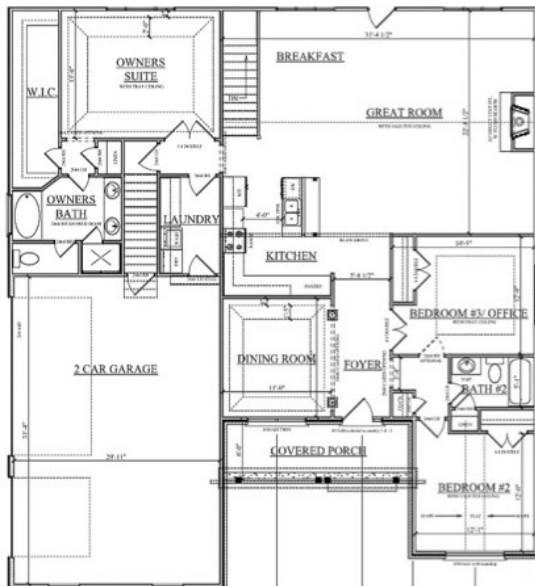

Laurel Glen at Lake Lanier

A Lexes Homes, Inc. Community

THE MANSFIELD

Floor Plan

First Floor

Second Floor

*Floor plan measurements are approximate & are for illustrative purposes only. We make no guarantee as to the accuracy of the floor plan.

Approximate Square Footage 2,700

Call us or visit:

(470) 400-5455

www.laurelglenatlakelanianer.com

Sales & Marketing Provided By:

www.getmooreteam.com