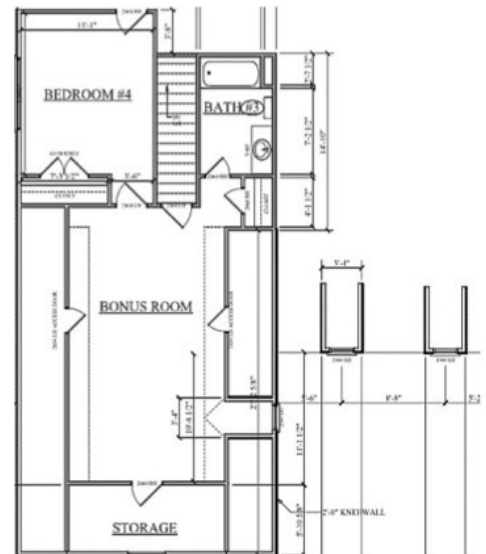

Laurel Glen at Lake Lanier

A Lexes Homes, Inc. Community

THE MANSFIELD

Floor Plan

First Floor

Second Floor

*Floor plan measurements are approximate & are for illustrative purposes only. We make no guarantee as to the accuracy of the floor plan.

Approximate Square Footage 2,700

Call us or visit:

(470) 400-5455

www.laurelglenatlakelanianer.com

Sales & Marketing Provided By:

www.getmooreteam.com