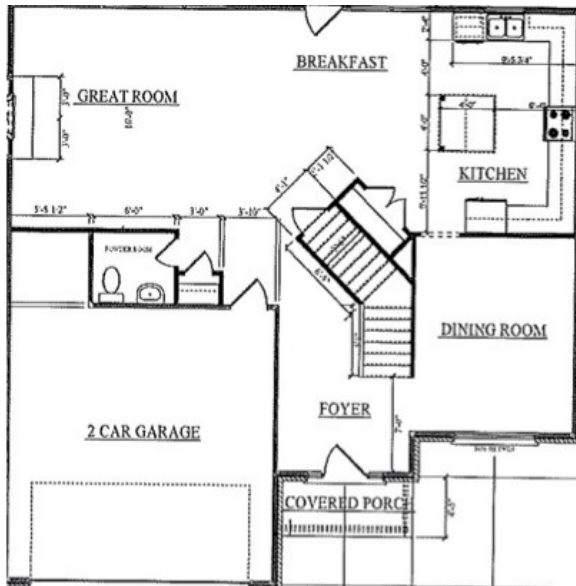

Laurel Glen at Lake Lanier

A Lexes Homes, Inc. Community

THE SHANNON

Floor Plan

First Floor

Second Floor

*Floor plan measurements are approximate & are for illustrative purposes only. We make no guarantee as to the accuracy of the floor plan.

Approximate Square Footage 2,445

Call us or visit:

(470) 400-5455

www.laurelglenatlakelanianer.com

Sales & Marketing Provided By:

www.getmooreteam.com