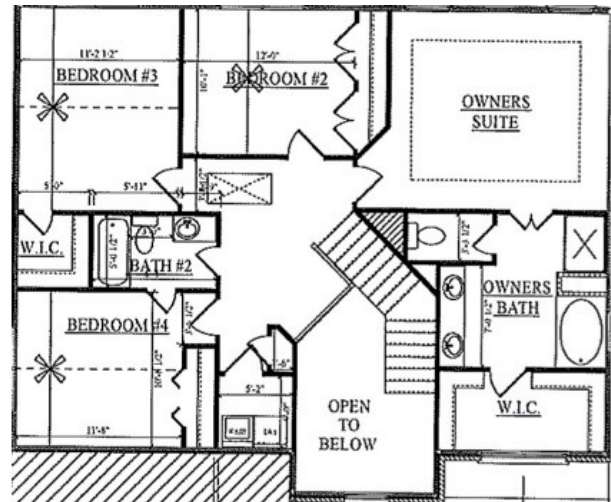

Laurel Glen at Lake Lanier

A Lexes Homes, Inc. Community

THE SHANNON

Floor Plan

First Floor

Second Floor

*Floor plan measurements are approximate & are for illustrative purposes only. We make no guarantee as to the accuracy of the floor plan.

Approximate Square Footage 2,445

Call us or visit:

(470) 400-5455

www.laurelglenatlakelanianer.com

Sales & Marketing Provided By:

www.getmooreteam.com