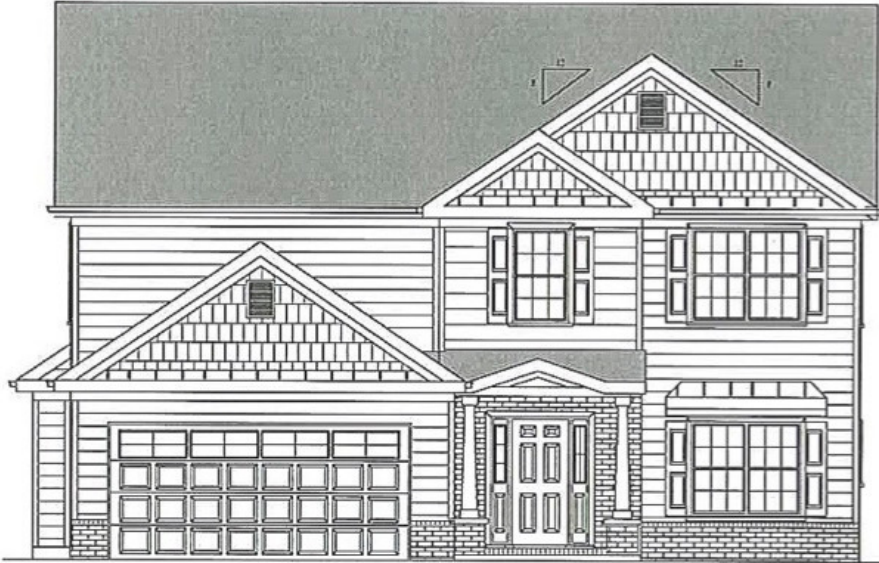

Laurel Glen at Lake Lanier

A Lexes Homes, Inc. Community

THE SHANNON

Floor Plan

First Floor

Second Floor

*Floor plan measurements are approximate & are for illustrative purposes only. We make no guarantee as to the accuracy of the floor plan.

Approximate Square Footage 2,445

Call us or visit:

(470) 400-5455

www.laurelglenatlakelanianer.com

Sales & Marketing Provided By:

www.getmooreteam.com