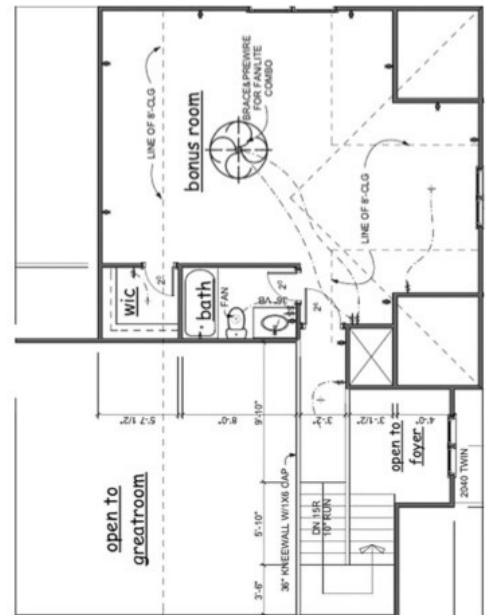

Laurel Glen at Lake Lanier

A Lexes Homes, Inc. Community

THE WELLBORN

Floor Plan

First Floor

Second Floor

*Floor plan measurements are approximate & are for illustrative purposes only. We make no guarantee as to the accuracy of the floor plan.

Approximate Square Footage 2,550

Call us or visit:

(470) 400-5455

www.laurelglenatlakelanianer.com

Sales & Marketing Provided By:

www.getmooreteam.com