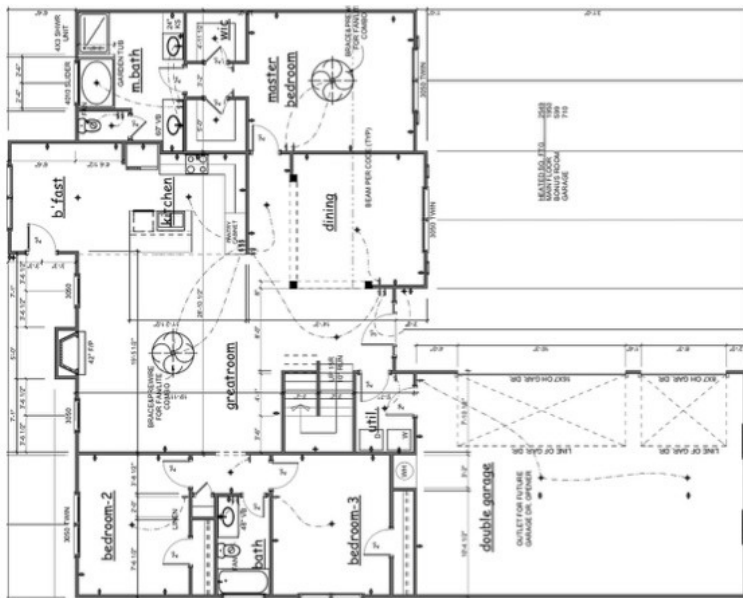

Laurel Glen at Lake Lanier

A Lexes Homes, Inc. Community

THE WELLBORN

Floor Plan

First Floor

Second Floor

*Floor plan measurements are approximate & are for illustrative purposes only. We make no guarantee as to the accuracy of the floor plan.

Approximate Square Footage 2,550

Call us or visit:

(470) 400-5455

www.laurelglenatlakelanianer.com

Sales & Marketing Provided By:

www.getmooreteam.com