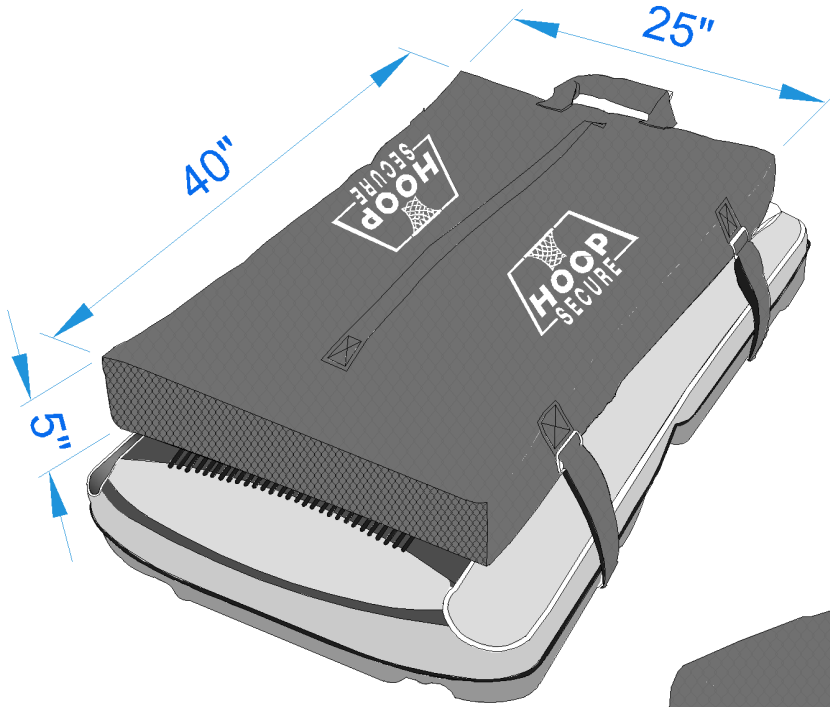

# Technical Specifications

|  |                |   |
|--|----------------|---|
|   | <b>WARNING</b> |  |
| <p>For safety reasons, we recommend following the basketball hoop manufacturers recommendation for filling the base with suggested materials. Hoop Secure is a supplemental weight solution and is not intended to replace manufacturers recommendation. If a base does not seem secure, do not use or play on an unstable system.</p> |                |   |