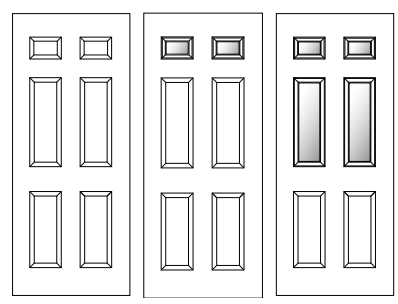

STYLES

Sepino