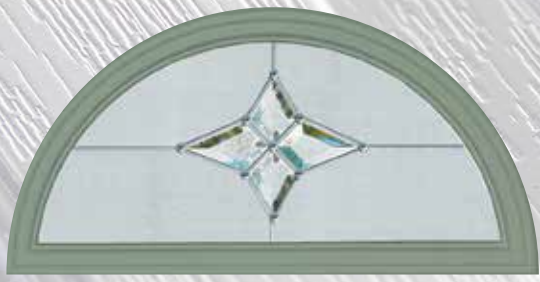

Explore a variety of additional glass designs for this door style on our website.

Brolo

Crystal Flowers

Edge

Grill - Obscure Cotswold

Grace

Majestic

Mezanno