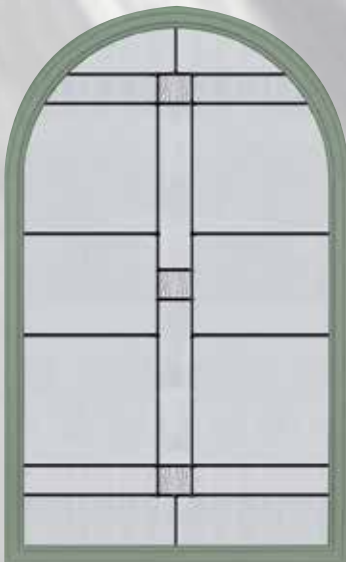

STYLES

CLASTON GLASS

Tate