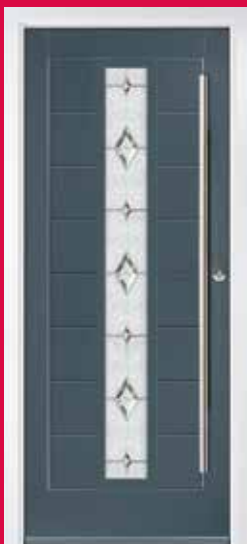

Elevate your entrance with doors that project your distinctive personality.

Your front door isn't merely an entry point; it serves as a focal point of your home's facade, expressing your identity to the world. For those seeking to distinguish themselves, our extensive array of RAL colours offers the broadest selection, allowing you to mirror not only the essence of your home but also your unique personal style. Choose a door that speaks volumes about you and stands out from the ordinary.

• Colours are as accurate as the printing process allows.