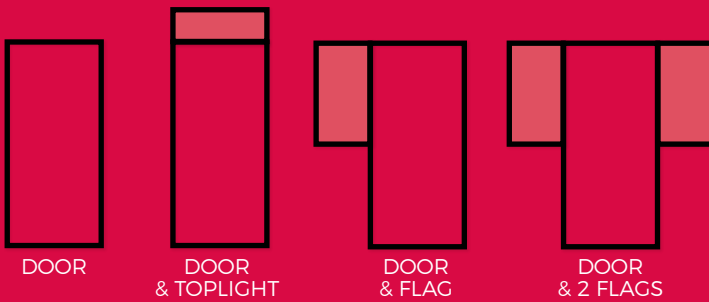

SIDE PANELS & SIDE LIGHTS

Adding side panels can provide the ultimate statement door. Our range allows your imagination to run wild with glass options and panel designs.

Glazed side panels and sidelights can coordinate with the glass of the composite door, or you have the option to select from our range of backing glass on page 84.

Stippolyte™

Sidelights

The glazed panels allow natural light to enter the entrance area, creating a bright and welcoming ambiance inside the home.

FRAME STYLES

UPVC

ALUMINIUM

Opt for either a uPVC or Aluminium outer frame to enhance the aesthetic of your current windows and doors. Achieve colour coordination by matching the composite door frames internally and externally, or select from a palette of over 2,500 RAL colours.

DOOR CONFIGURATION

Choose from a range of configurations that perfectly suit your architectural preferences and bring a touch of elegance to your home or business.

OBSCURE GLASS

OPTIONS

Obscure glass can offer privacy by obscuring the view through the door while still allowing natural light to enter the space. Backing glass refers to the additional layer of glass positioned behind decorative or functional glass panels.