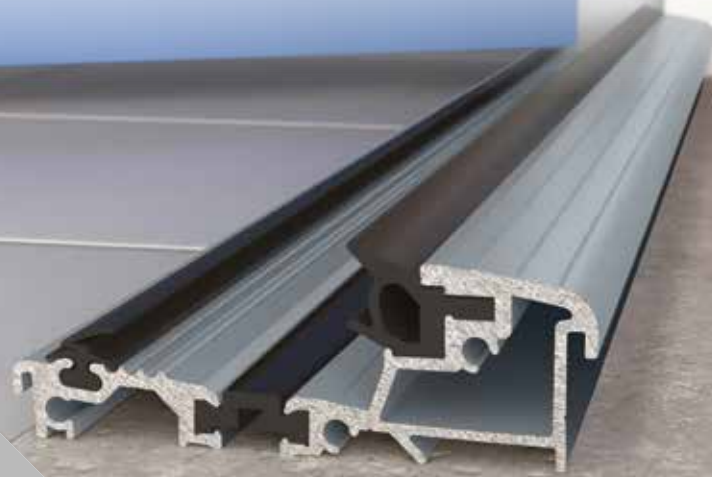

HINGES

LOCKING SYSTEMS

Standard Butt Hinge

Superior Flag Hinge

SFS Hinge

LEVER OPERATED LOCK

The lever handle serves as the predominant locking mechanism for our doors, featuring handles on both sides for convenient operation—one for opening and another for closing. You lift the handle to activate the multipoint locking system and then turn the key to securely lock the door.