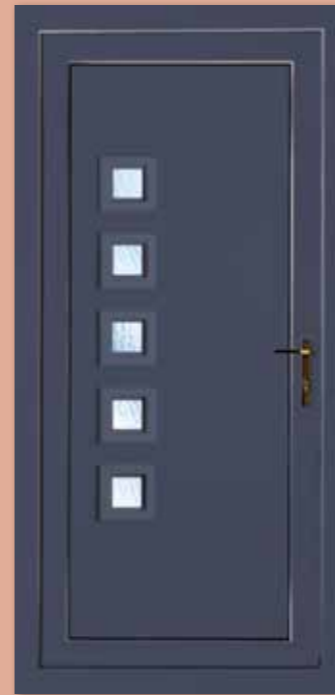

**Seville One  
Patterned**  
Colour White  
Frame White

**Malaga Five  
Patterned**  
Colour Anthracite Grey  
Frame Anthracite Grey

**Rome One  
Patterned**  
Colour Chartwell Green  
Frame White

**Backing  
Glass Options**