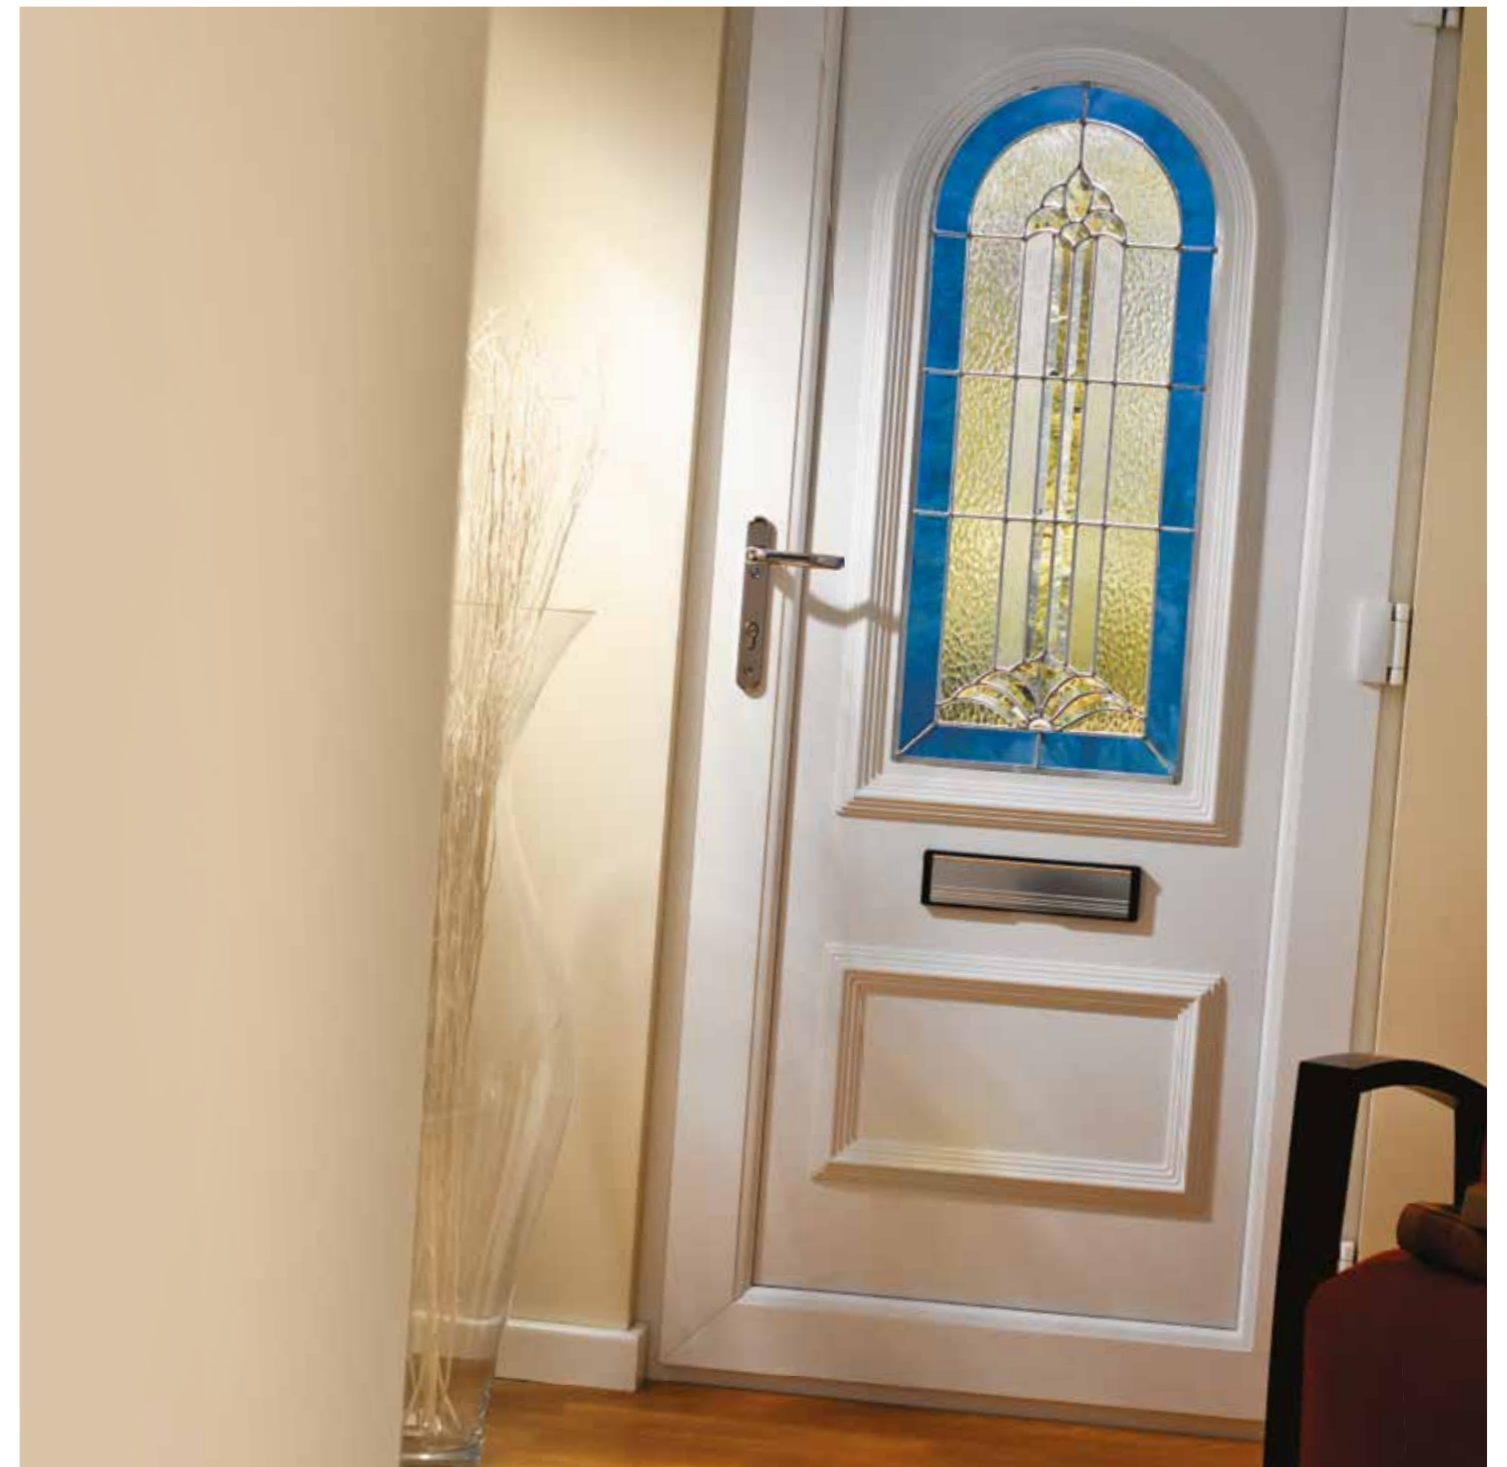

Door Maintenance

Keep your door looking great for longer

Your new PVC-U door is extremely low maintenance and is very easy to clean. How often will depend on where you live. For instance, a coastal or industrialised location, or near a busy road, may mean cleaning is required a little more often.

We recommend the following to help you get the very best from your PVC-U door:

Cleaning your door

- Wash the door and door frame with warm soapy water and a soft, lint-free cloth to remove grime and atmospheric deposits.
- Never use a pressure washer or steam cleaner.
- Stubborn marks on the door frame may need to be tackled with a specialised PVC cleaner but please ensure you read the cleaning guidelines carefully so as to ensure suitability.
- Under no circumstances should you use any solvent based or abrasive cleaners and avoid the use of any adhesives or tack for temporary fixing i.e. For seasonal or other decorations.

Maintaining your door

- Once every six months or so, apply a little light engineering oil (such as 3 in 1 oil) on all moving parts of the lock, cylinder and hinges.
- We also recommend that you help protect your door from possible natural thermal distortion by engaging the locking points by simply pulling up the handle each time you shut the door.

With a little care and attention, your PVC-U door should continue to look great for years to come!