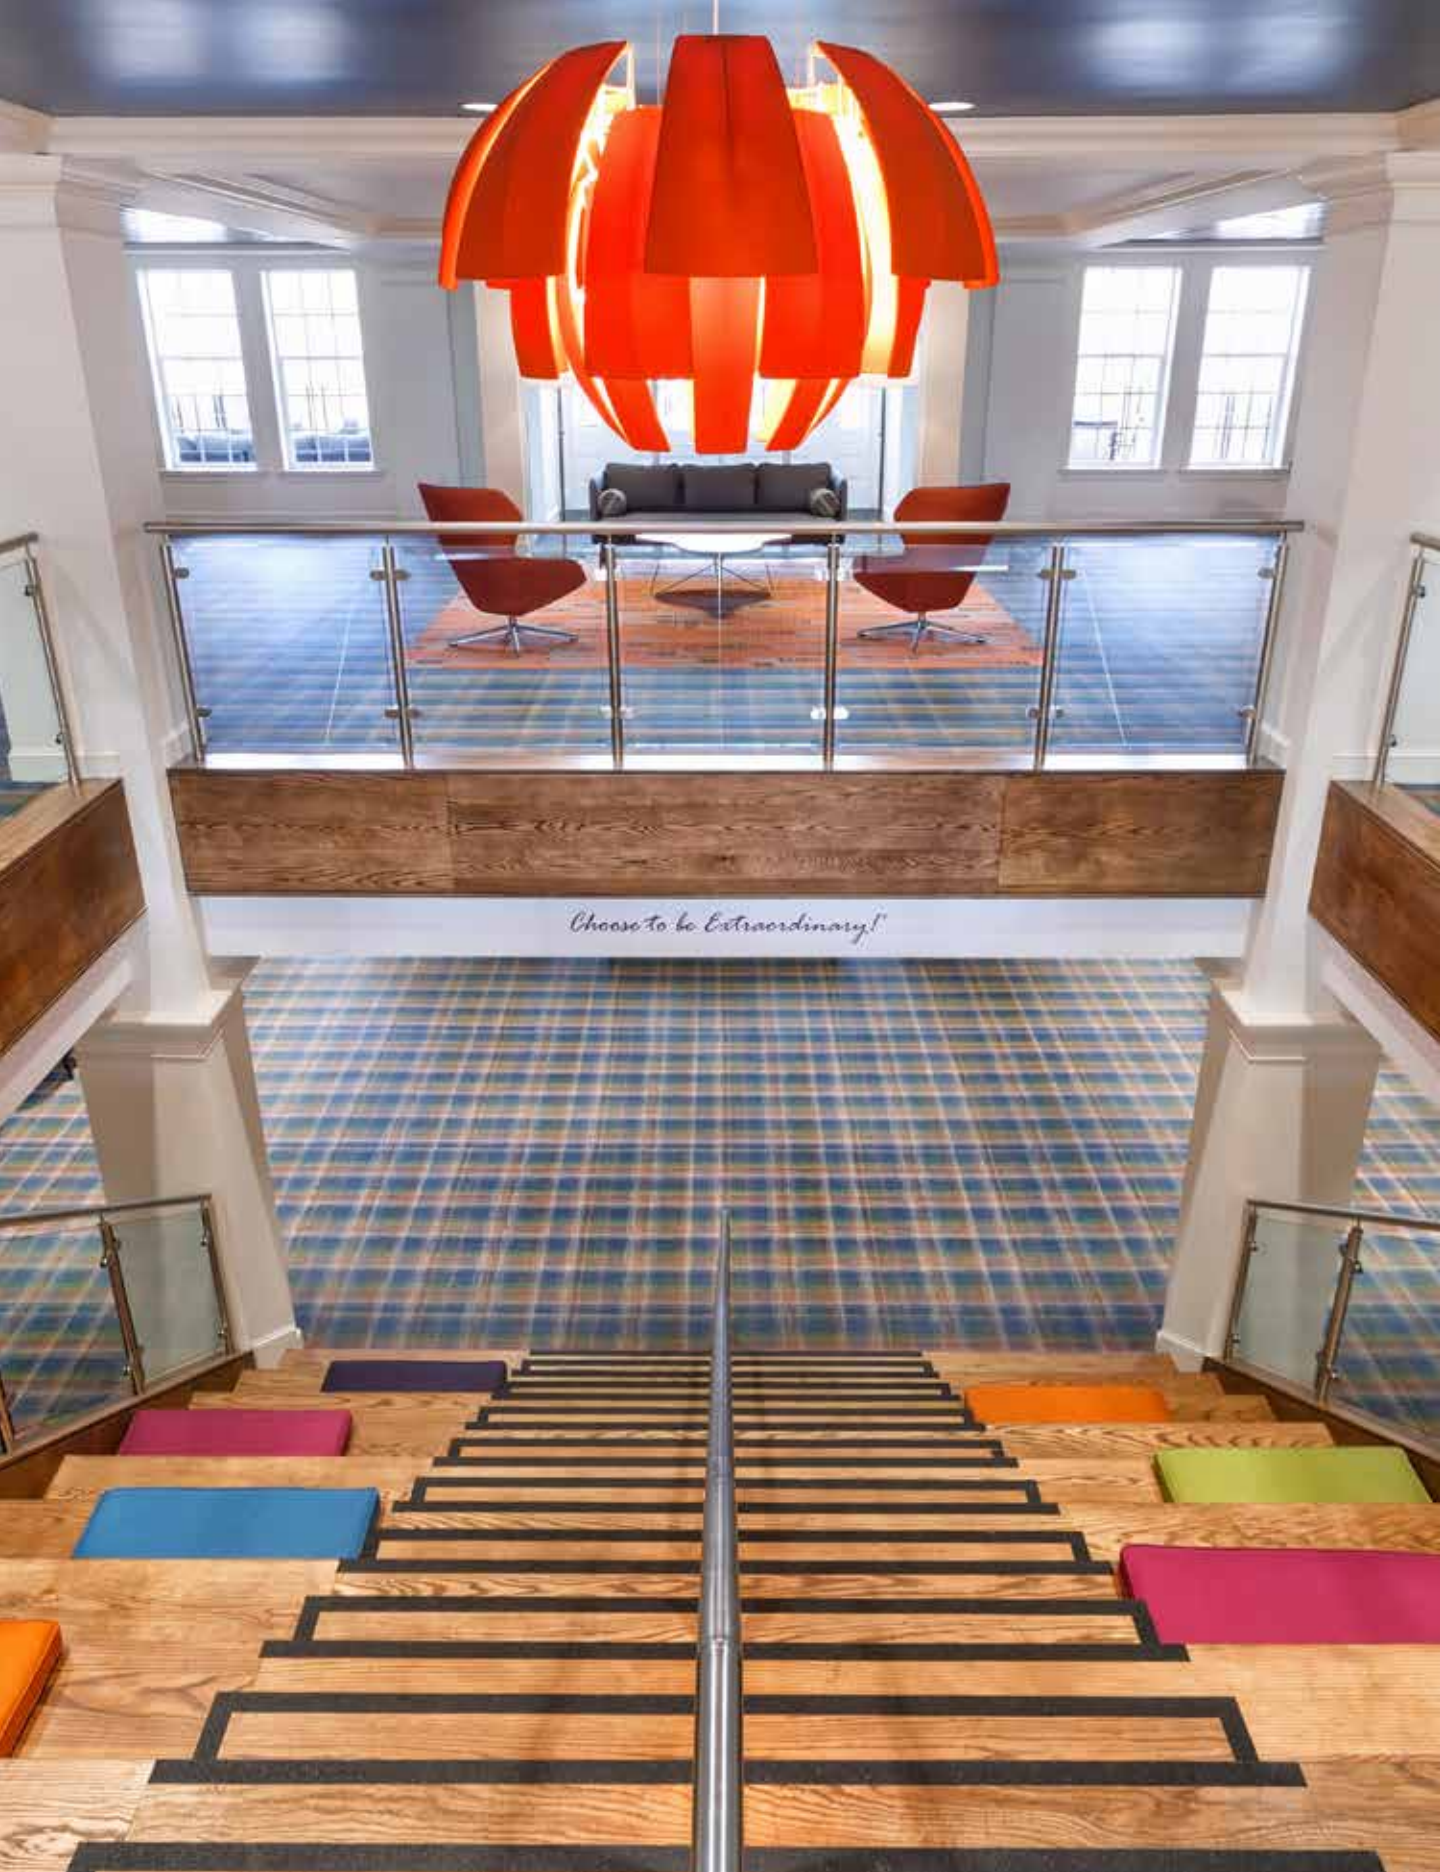

VA Regional

Victory Church

Yale University

Rolls in MULTI, Plaid™  
Hight Point University Founders Dorm, High Point, NC, USA  
Photos: DesiLu Photography  
Design: Barbour Spangle Design

Tiles in GREY, Bouclé™  
Kroon Hall, Yale University, New Haven, CT, USA  
Photos: Paul S. Bartholomew  
Design: Hopkins Architects and Centerbrook Architects and Planners