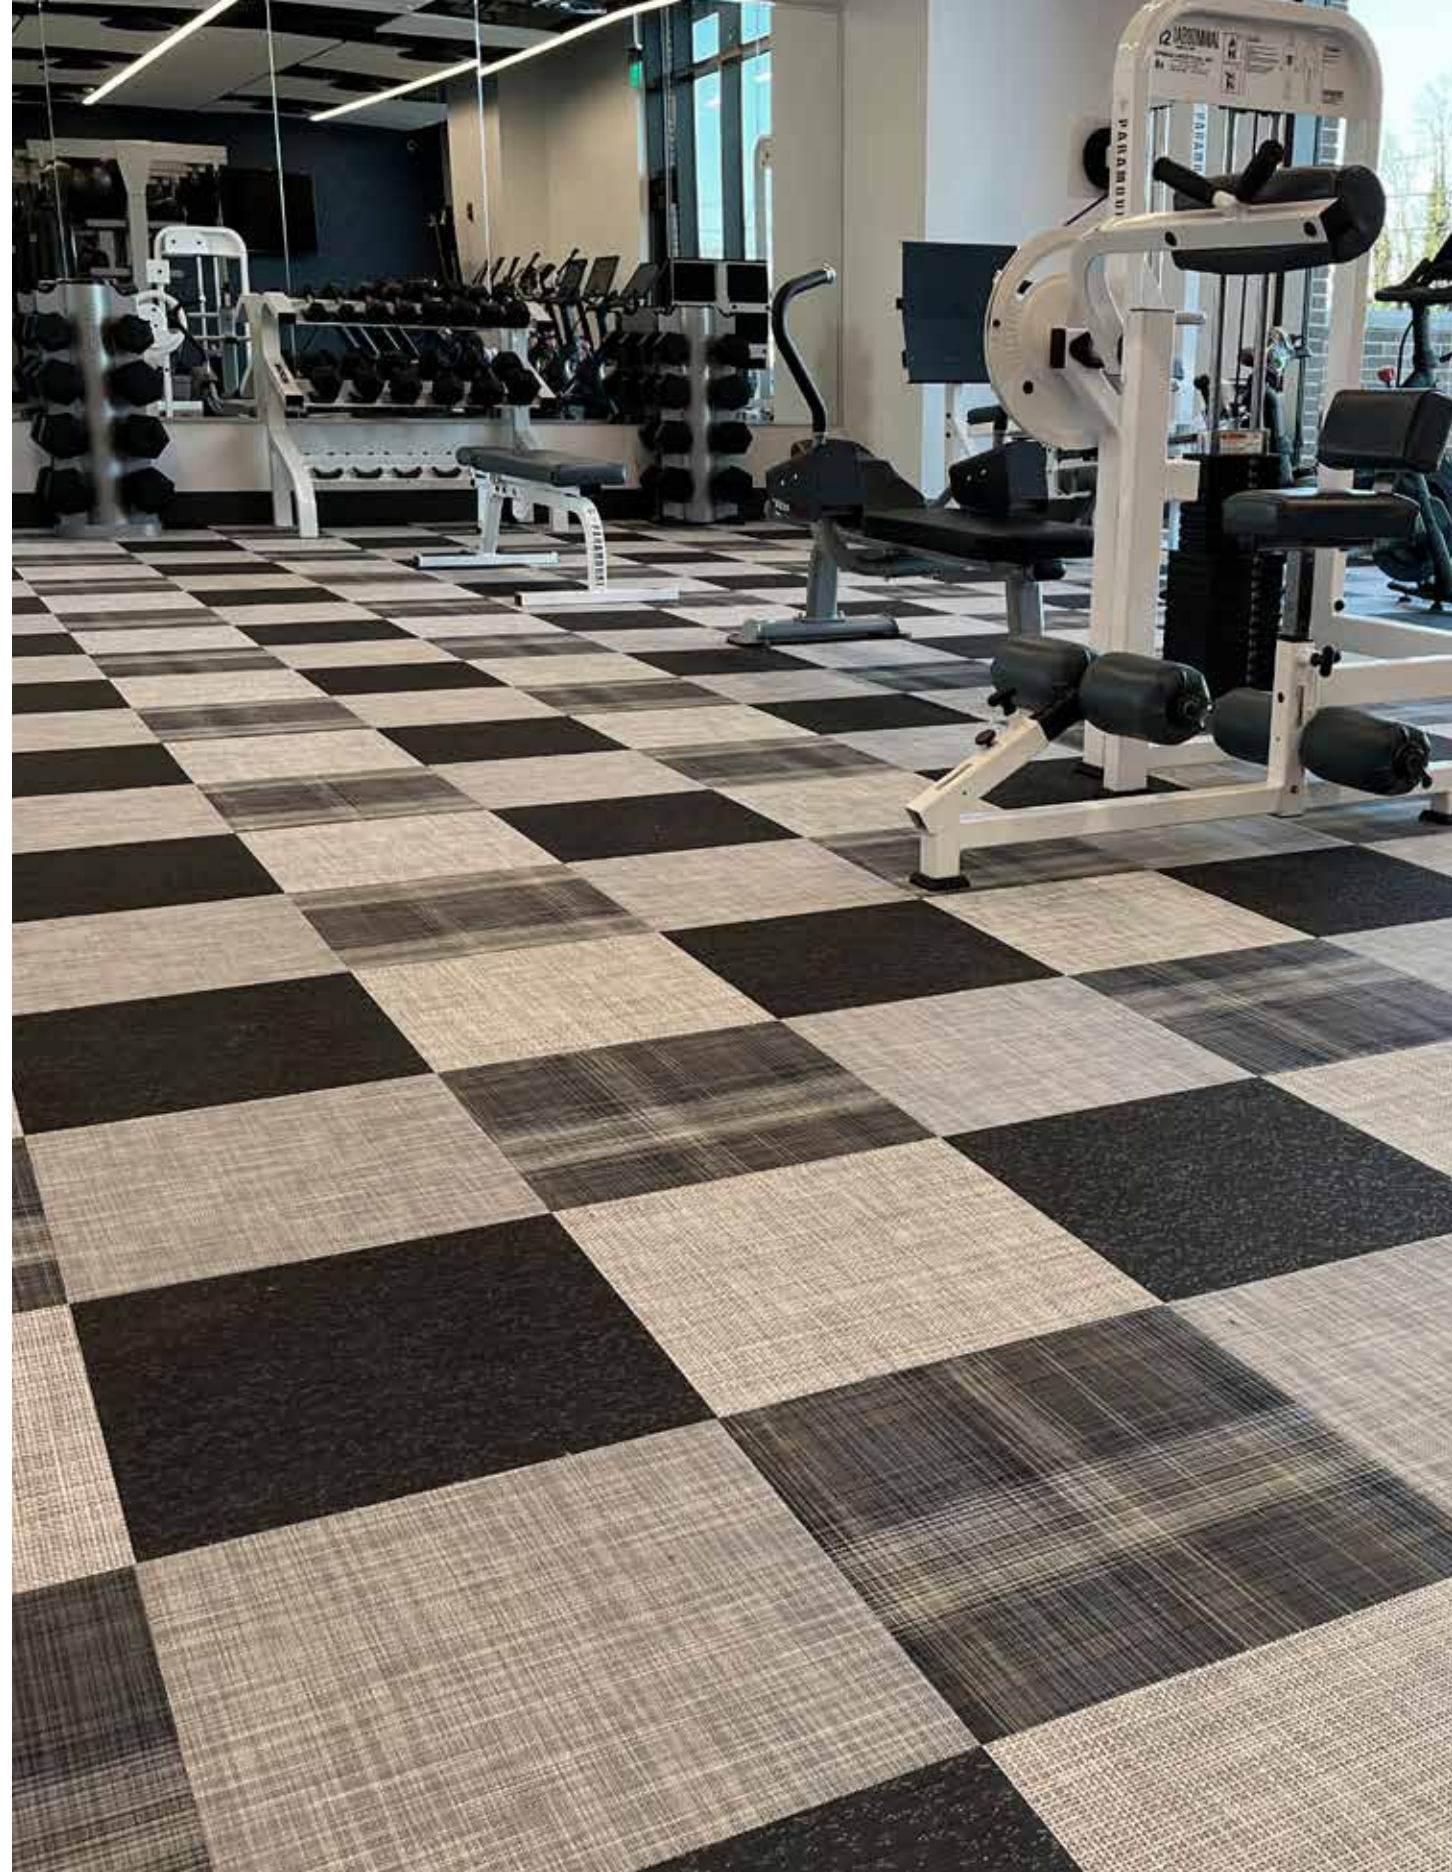

Sloan's Curve Condos

Spa St. James, Ritz-Carlton Montreal

The Sagamore Resort

Trump Tower

Wolff Grand Prairie

YMCA

  
Rolls in TWEED, Ikat™  
1800 K Street Gym, Washington, DC, USA  
Design: VOA Associates / Stantec  
Photos: MP Commercial Photography