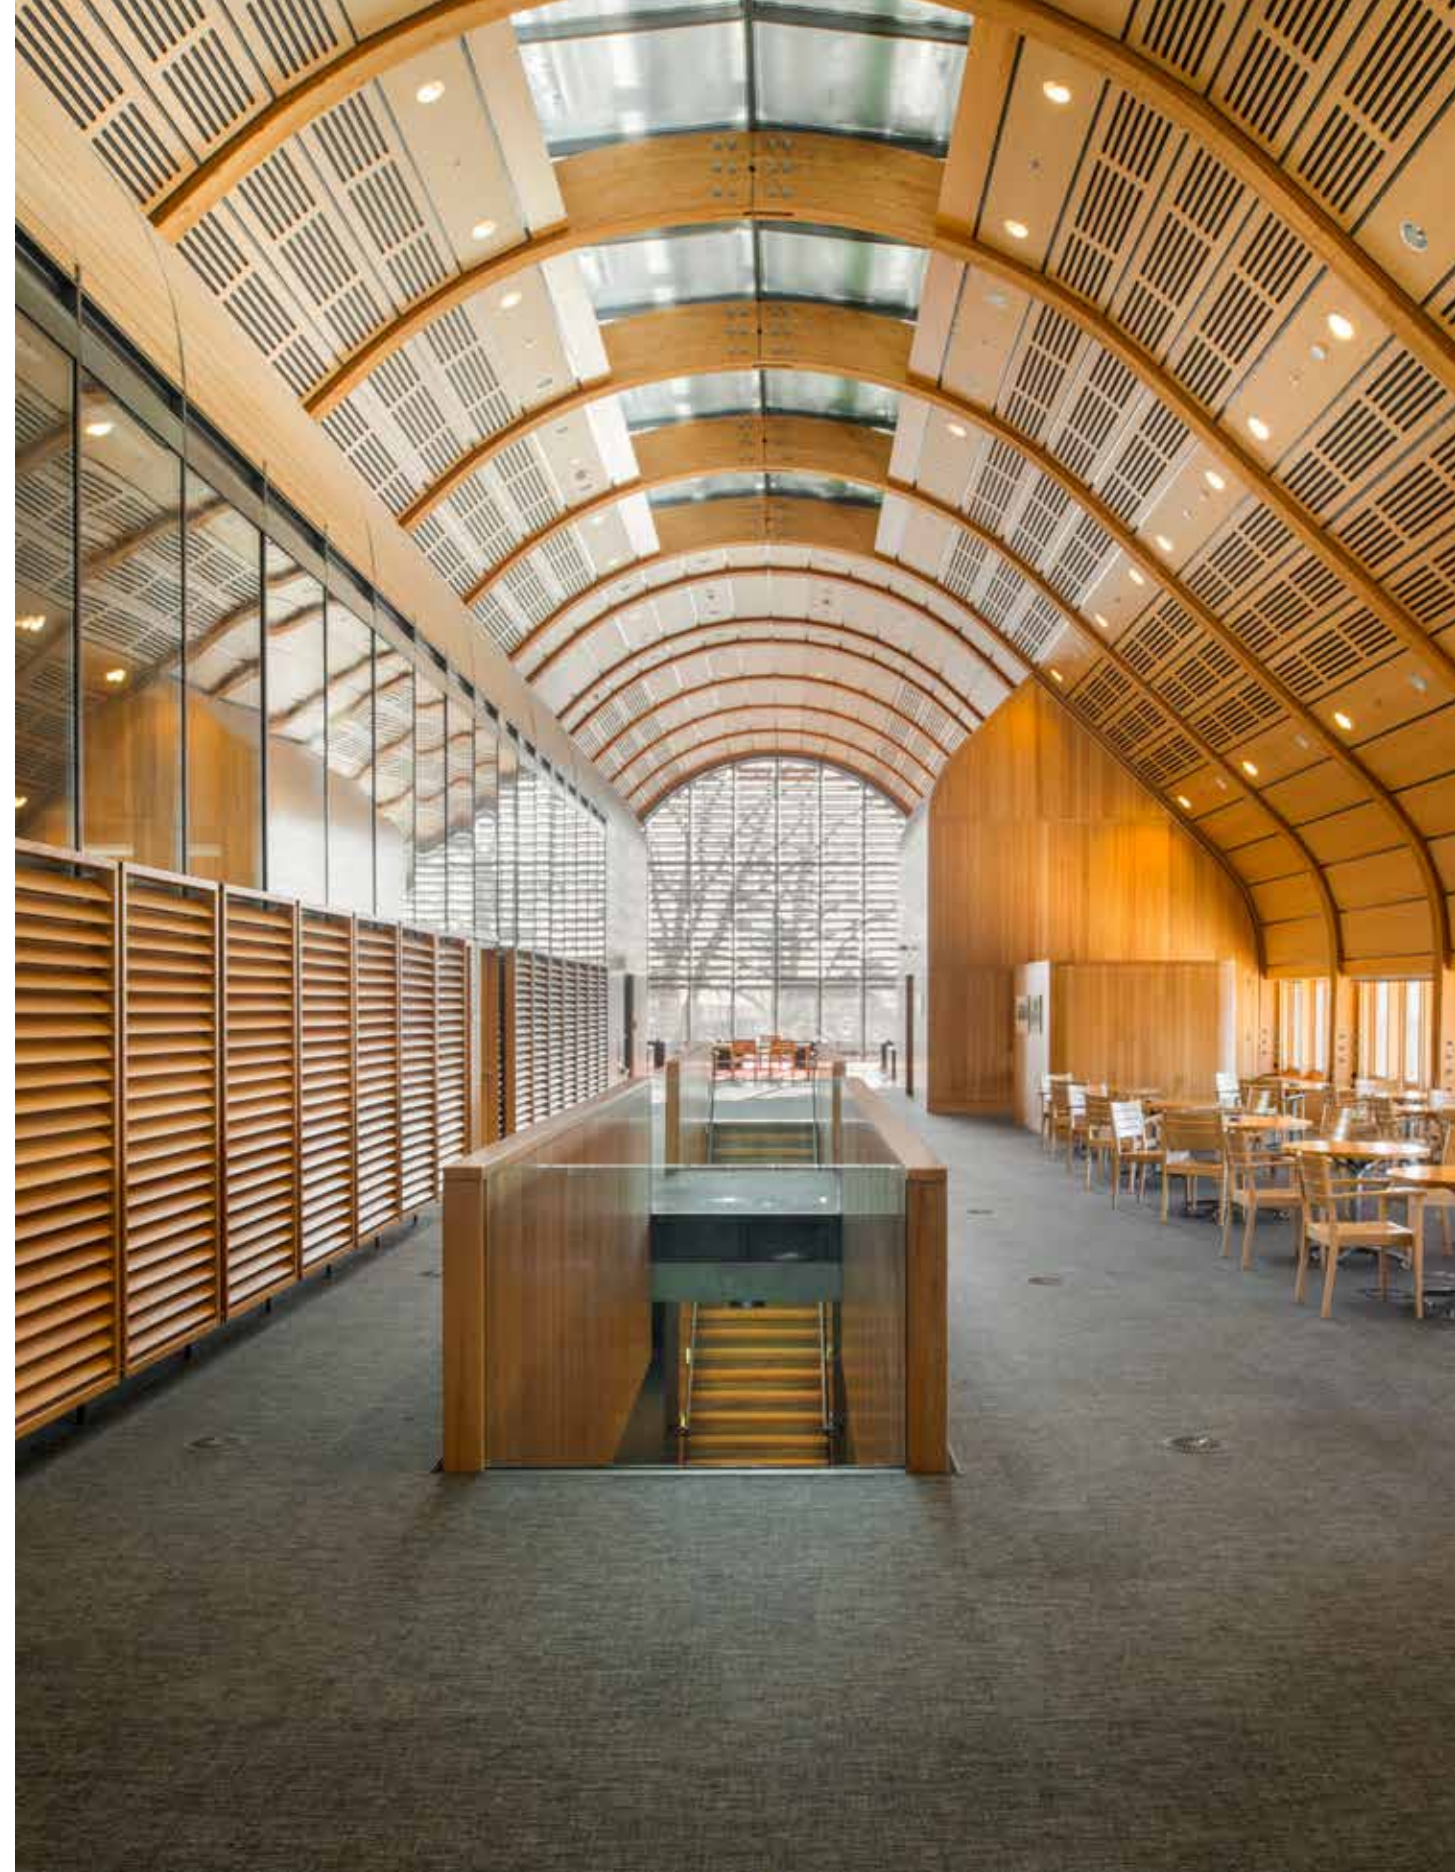

VA Regional

Victory Church

Yale University

Rolls in MULTI, Plaid™  
Hight Point University Founders Dorm, High Point, NC, USA  
Photos: DesiLu Photography  
Design: Barbour Spangle Design

Tiles in GREY, Bouclé™  
Kroon Hall, Yale University, New Haven, CT, USA  
Photos: Paul S. Bartholomew  
Design: Hopkins Architects and Centerbrook Architects and Planners