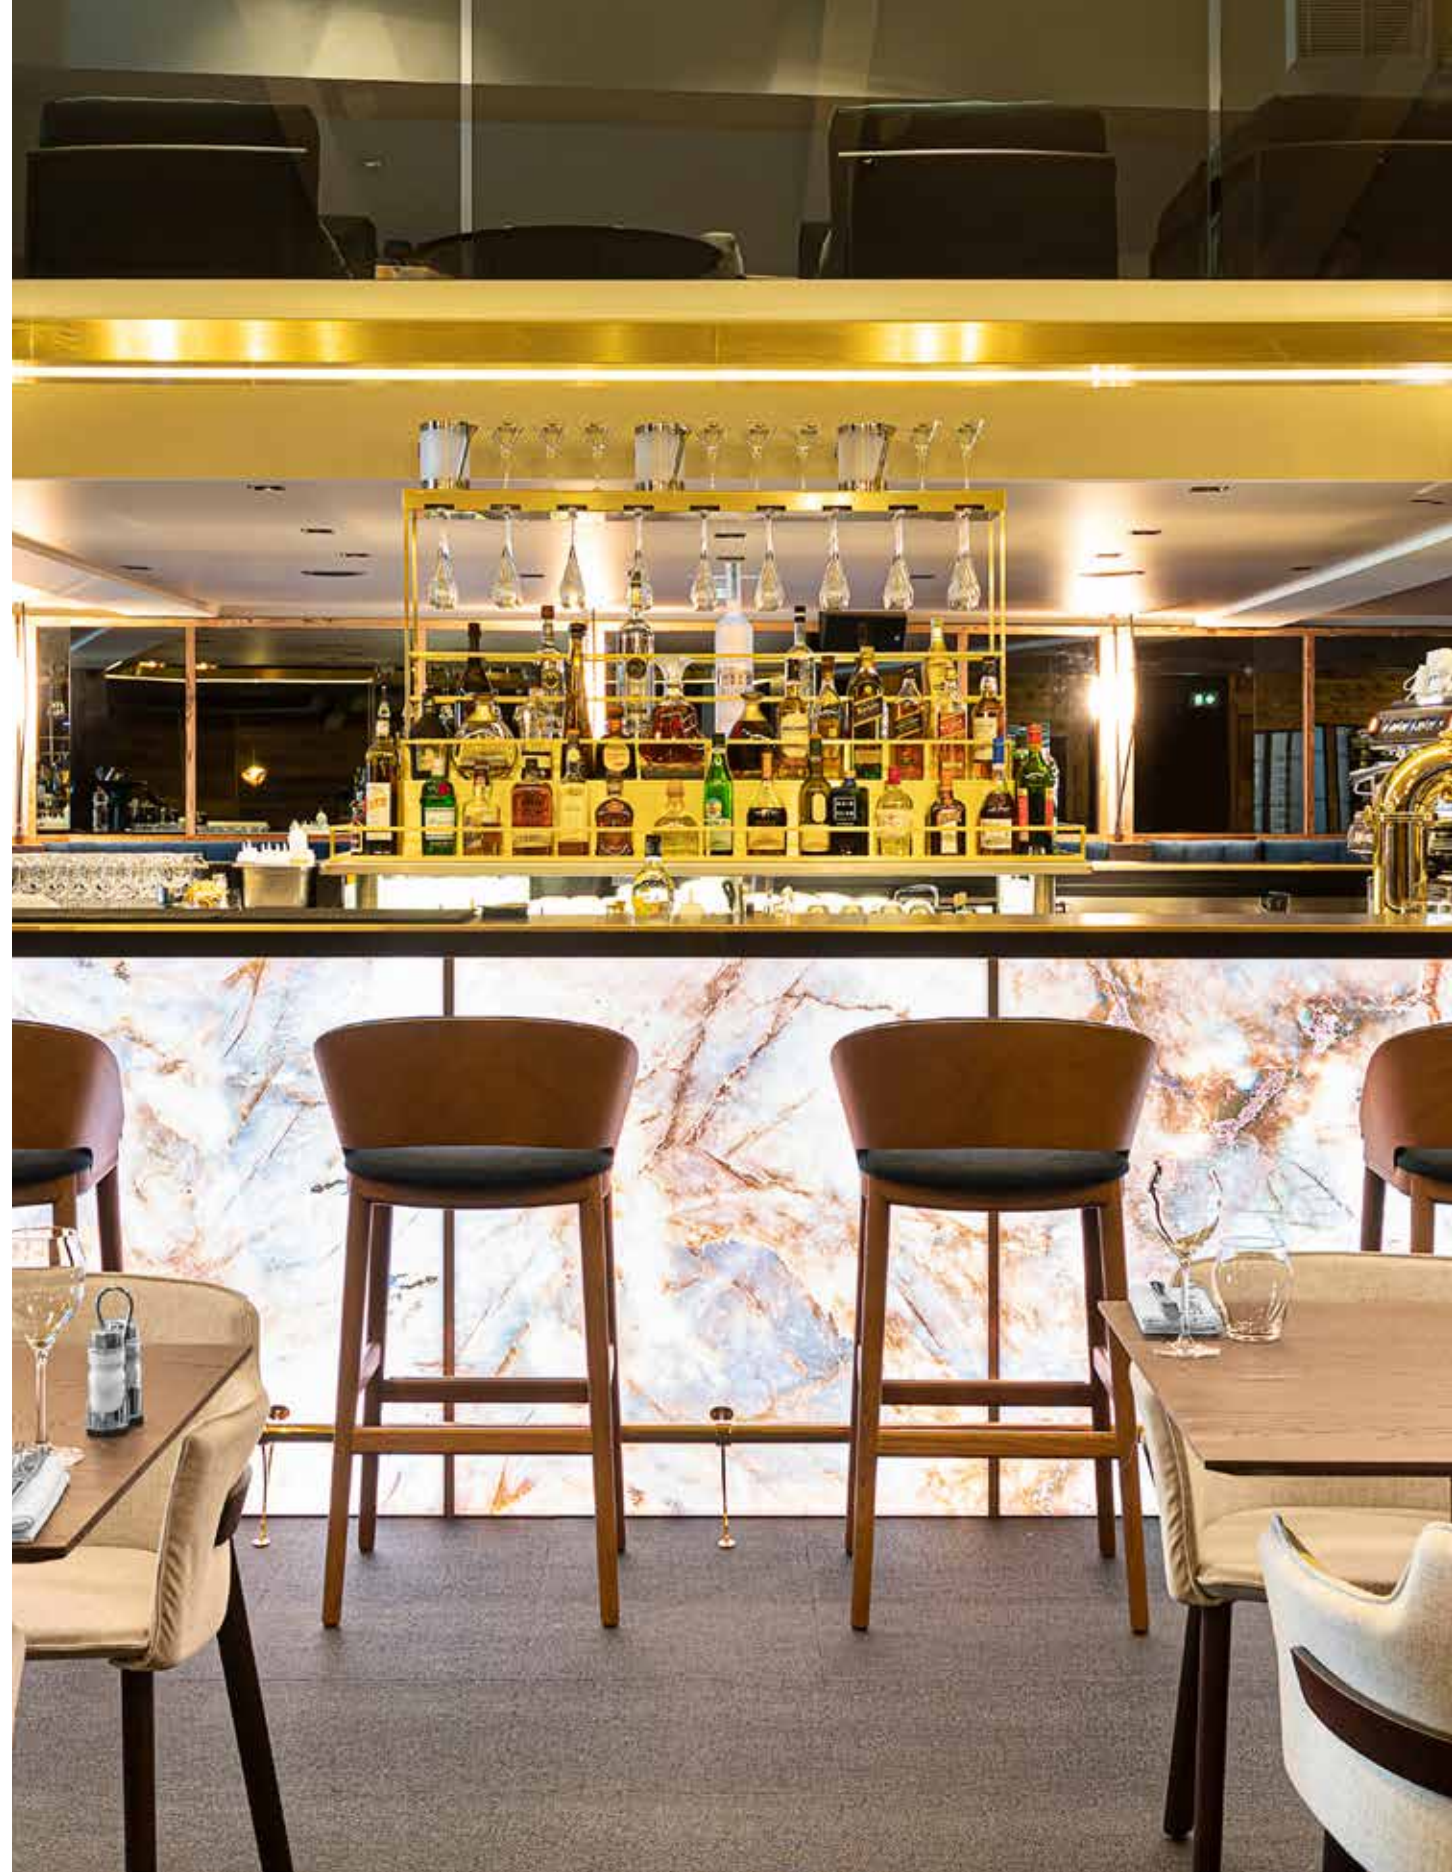

 Rolls in MULTI, Plaid™  
Moments Together Restaurant, Kowloon, Hong Kong  
Photos: Steven Ko Interior Photography  
Design: Minus Workshop

Tiles in COFFEE, Bouclé™  
Le Katz Restaurant at The Chabichou Hotel & Spa, Savoie, France  
Photo: Florian Peallat