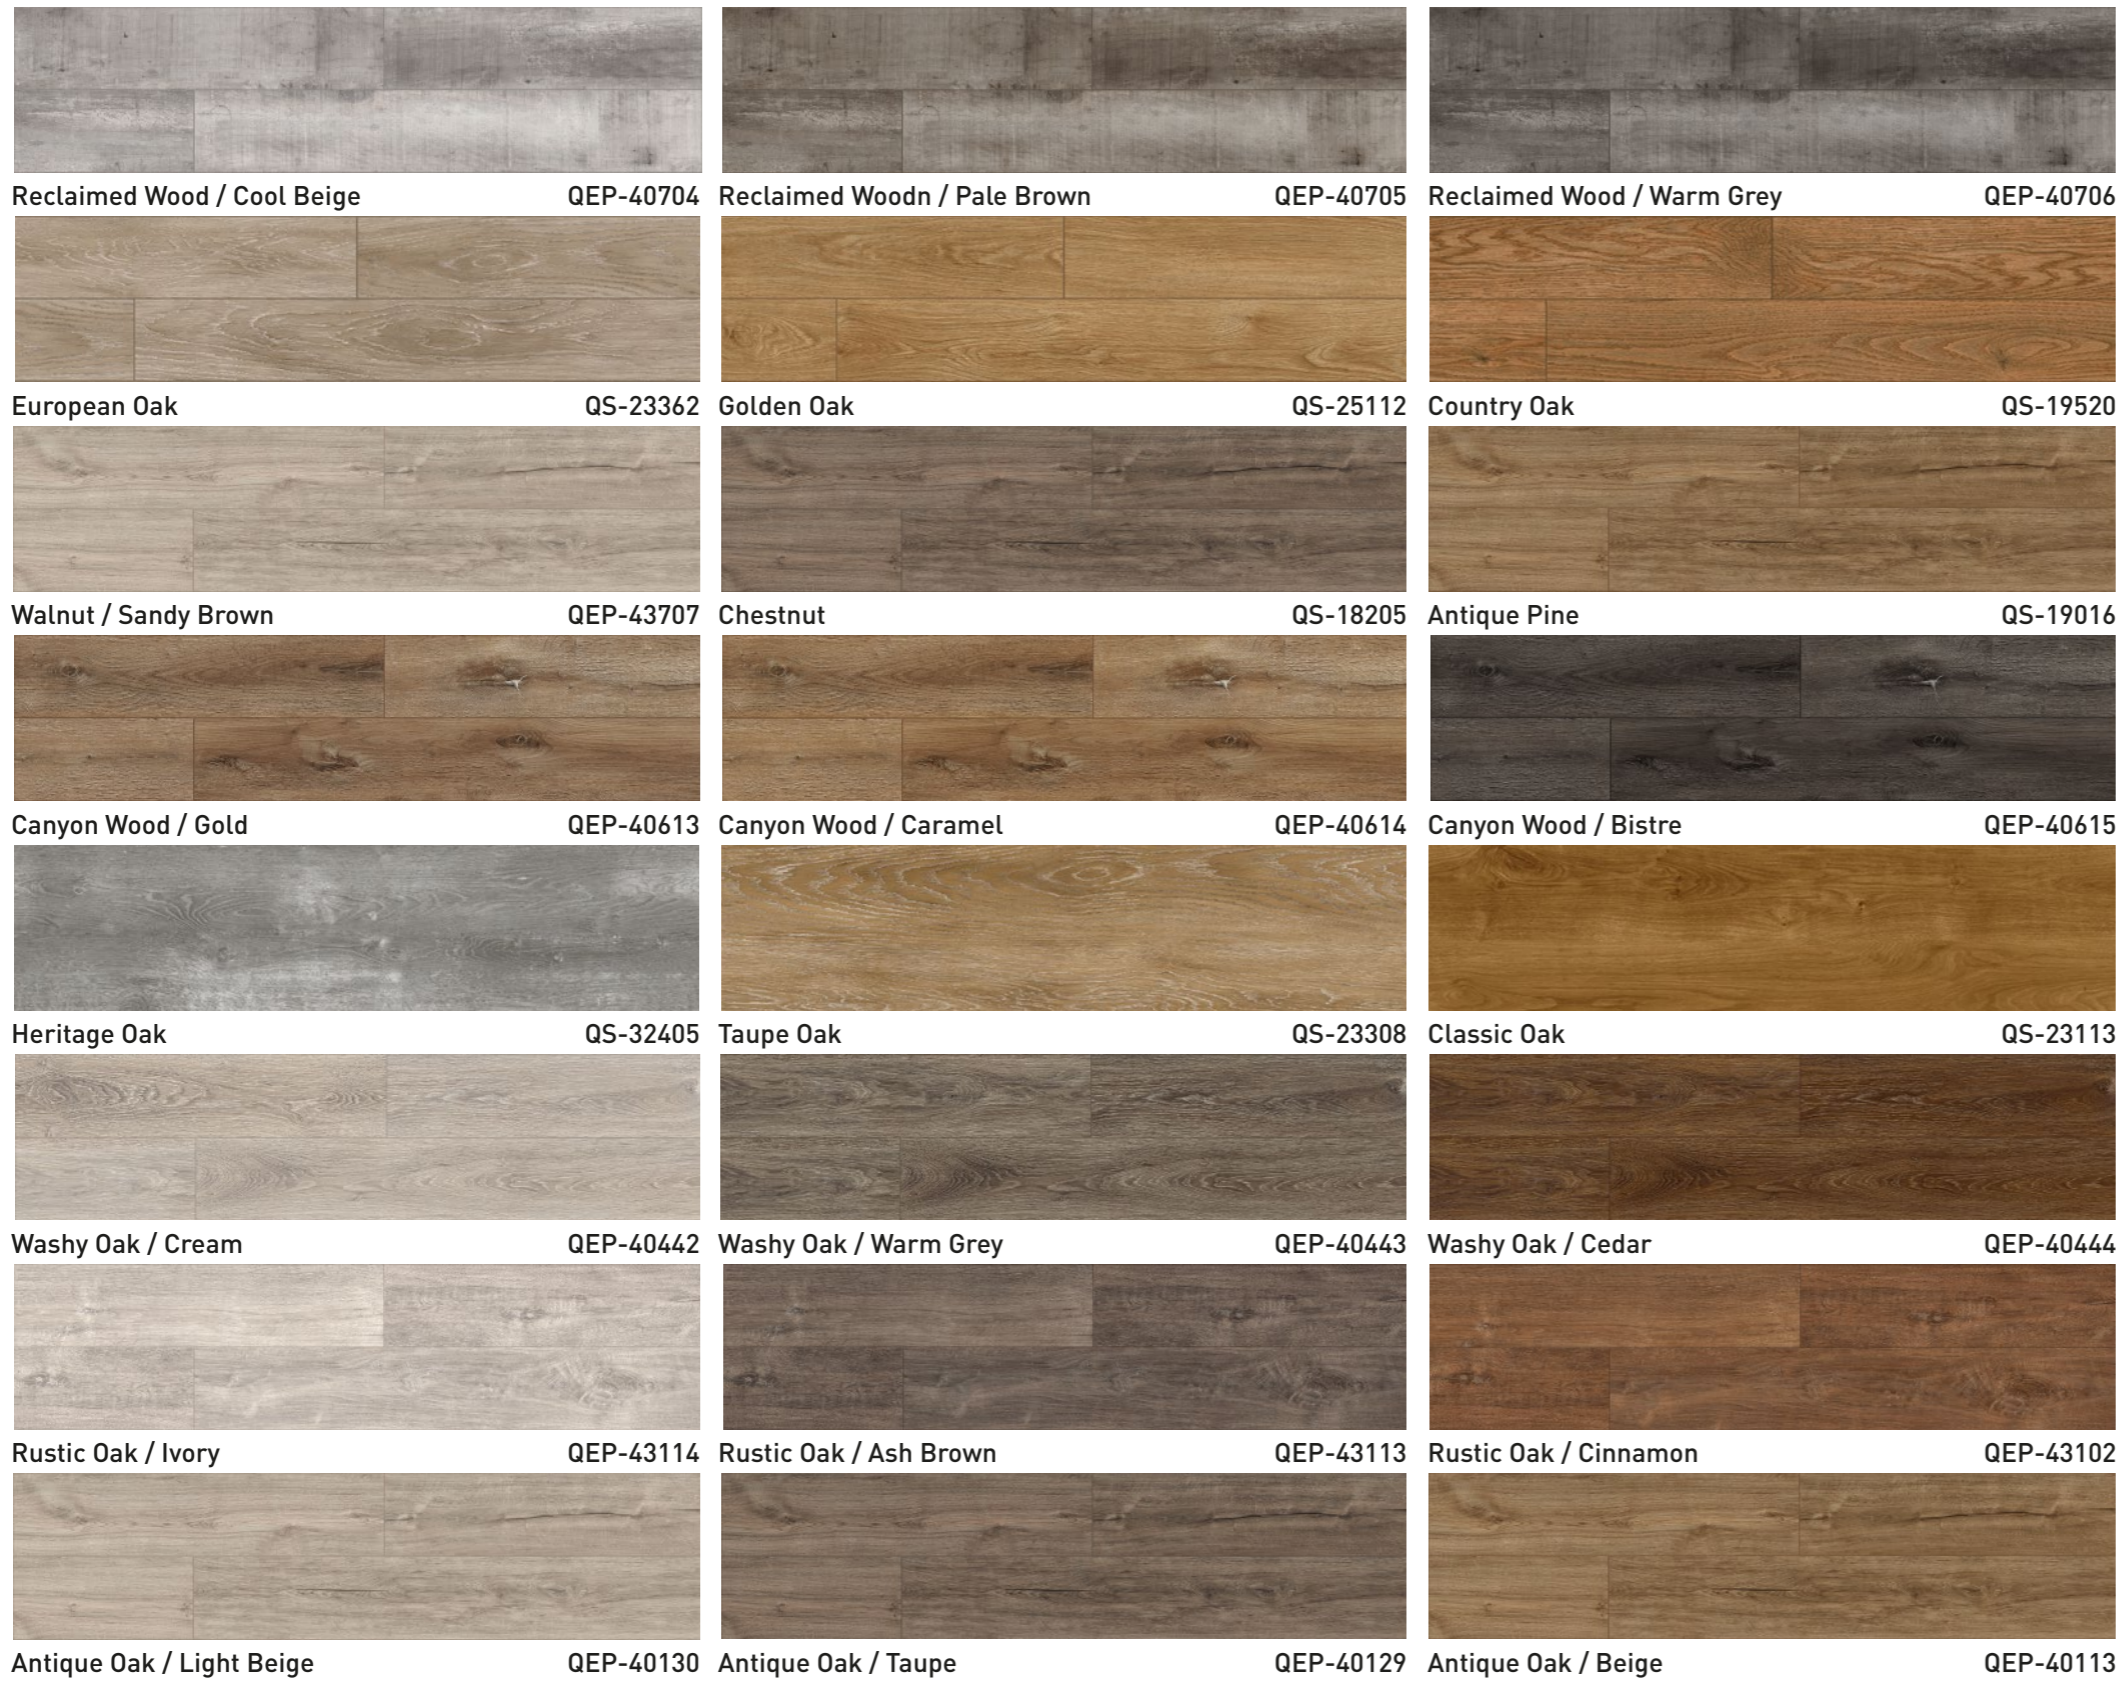

## Colors

Reclaimed Wood / Pale Brown

QEP-40705

Reclaimed Wood / Warm Grey

QEP-40706

European Oak

QS-23362

European Oak

QS-23362

Golden Oak

QS-25112

Country Oak

QS-19520

Walnut / Sandy Brown

QEP-43707

Chestnut

QS-18205

Classic Oak

QS-23113

Washy Oak / Cedar

QEP-40444

Washy Oak / Cream

QEP-40442

Washy Oak / Warm Grey

QEP-40443