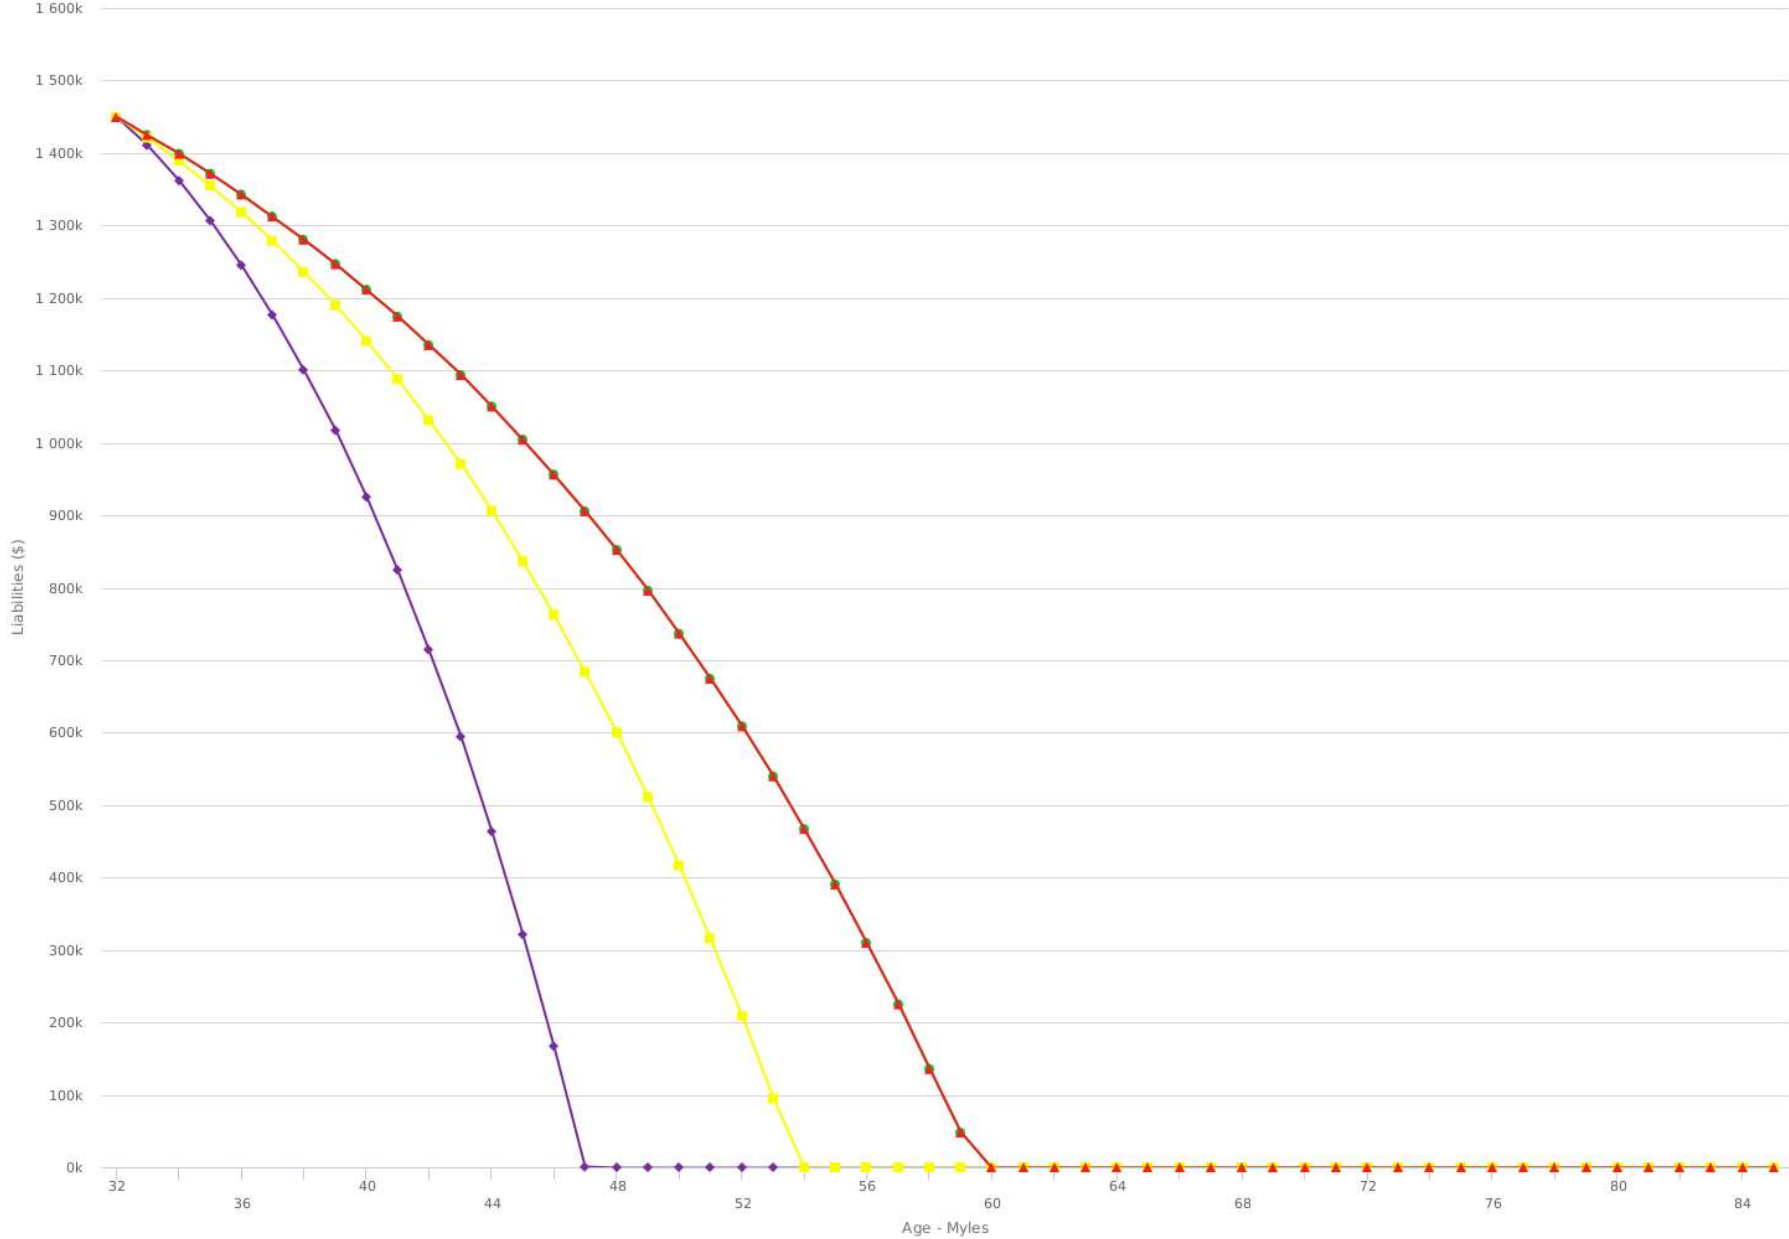

# Total Liability

Legend:   
 - Non Deductible 2023 - Direct to Investments (Green diamond)   
 - Non Deductible 2023 - Pay Down Debt (Purple diamond)   
 - Non Deductible 2023 - Recommended (Yellow square)   
 - Non Deductible 2023 SOA Current (Red triangle)