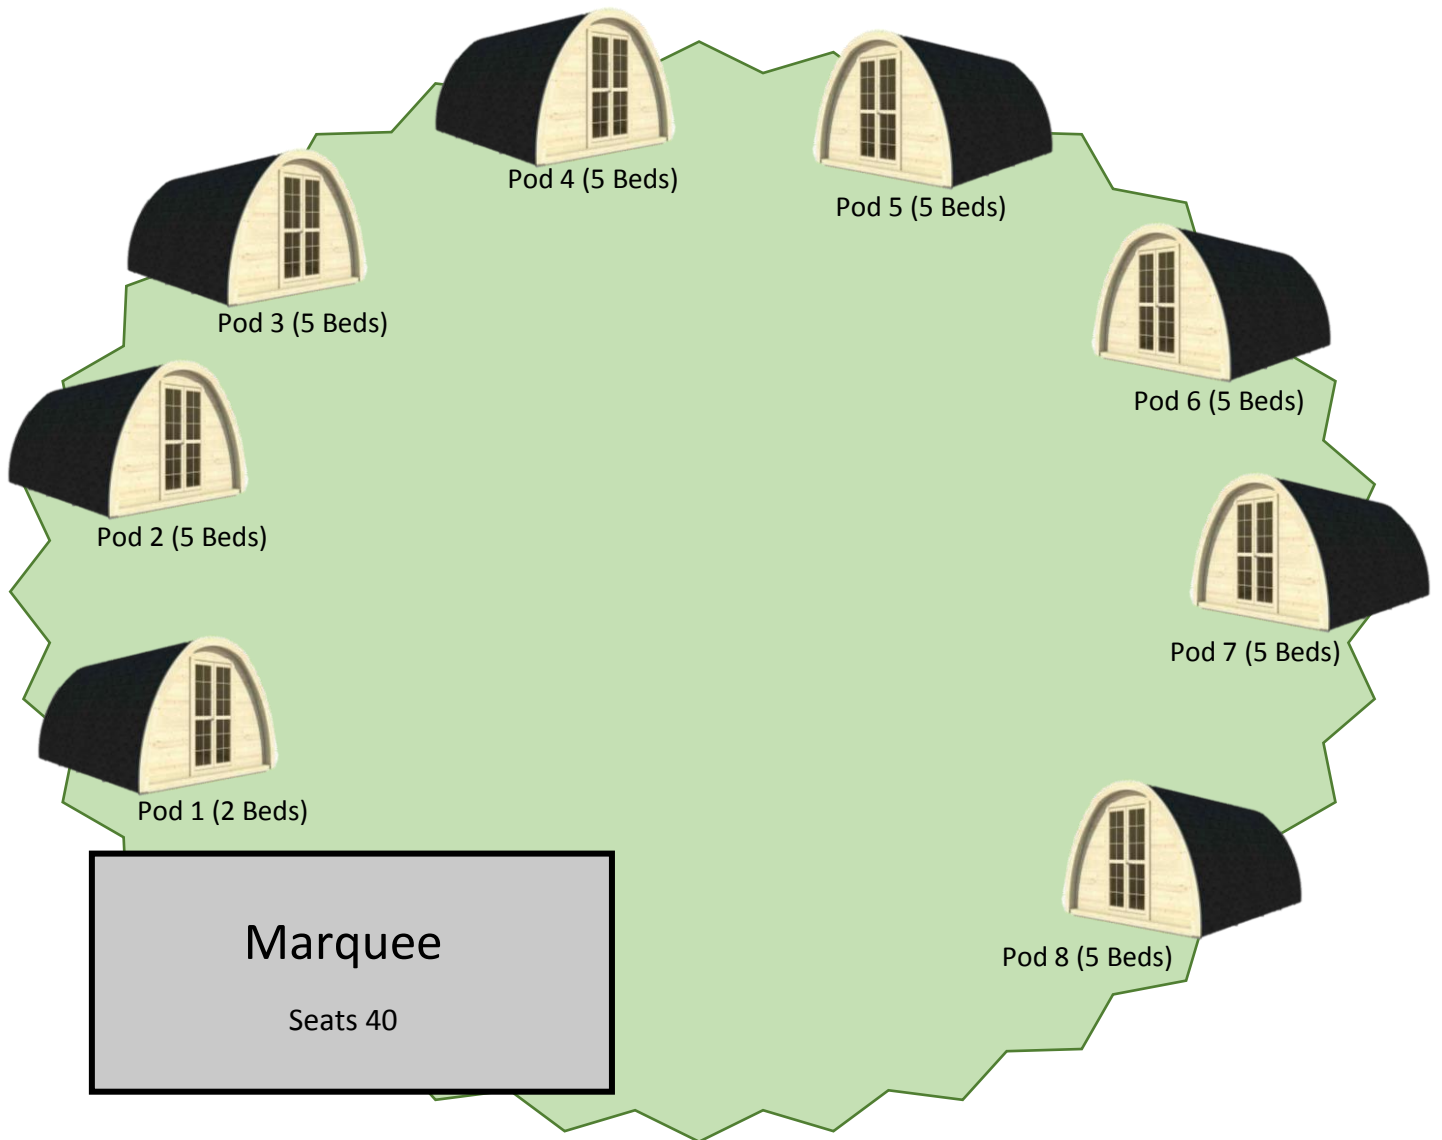

Thorpe Woodlands Escape Pods

Toilets and Showers 35 metres