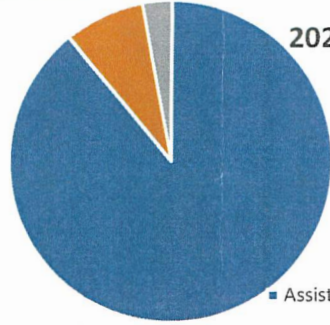

Financial Snapshot

2021 INCOME

- Donations
- Other Income
- Covid Emergency Rental Ass.
- Preventive Assistance
- Rental Income

2021 EXPENSES

- Assistance for Individuals
- Salaries & Wages
- Other

2021 was a big year for LASA. We closed on two properties adjacent to us that will become part of our campaign to build affordable housing. Their purchases were made with grant funds and are not represented in these present figures.

DID YOU KNOW?

In order to afford a modest, two-bedroom apartment at fair market rent in Washington, full-time workers need to earn **\$31.33 per hour**. This is Washington's 2022 Housing Wage, revealed in a national report published in July, and is the **6th** highest state housing wage in the U.S.