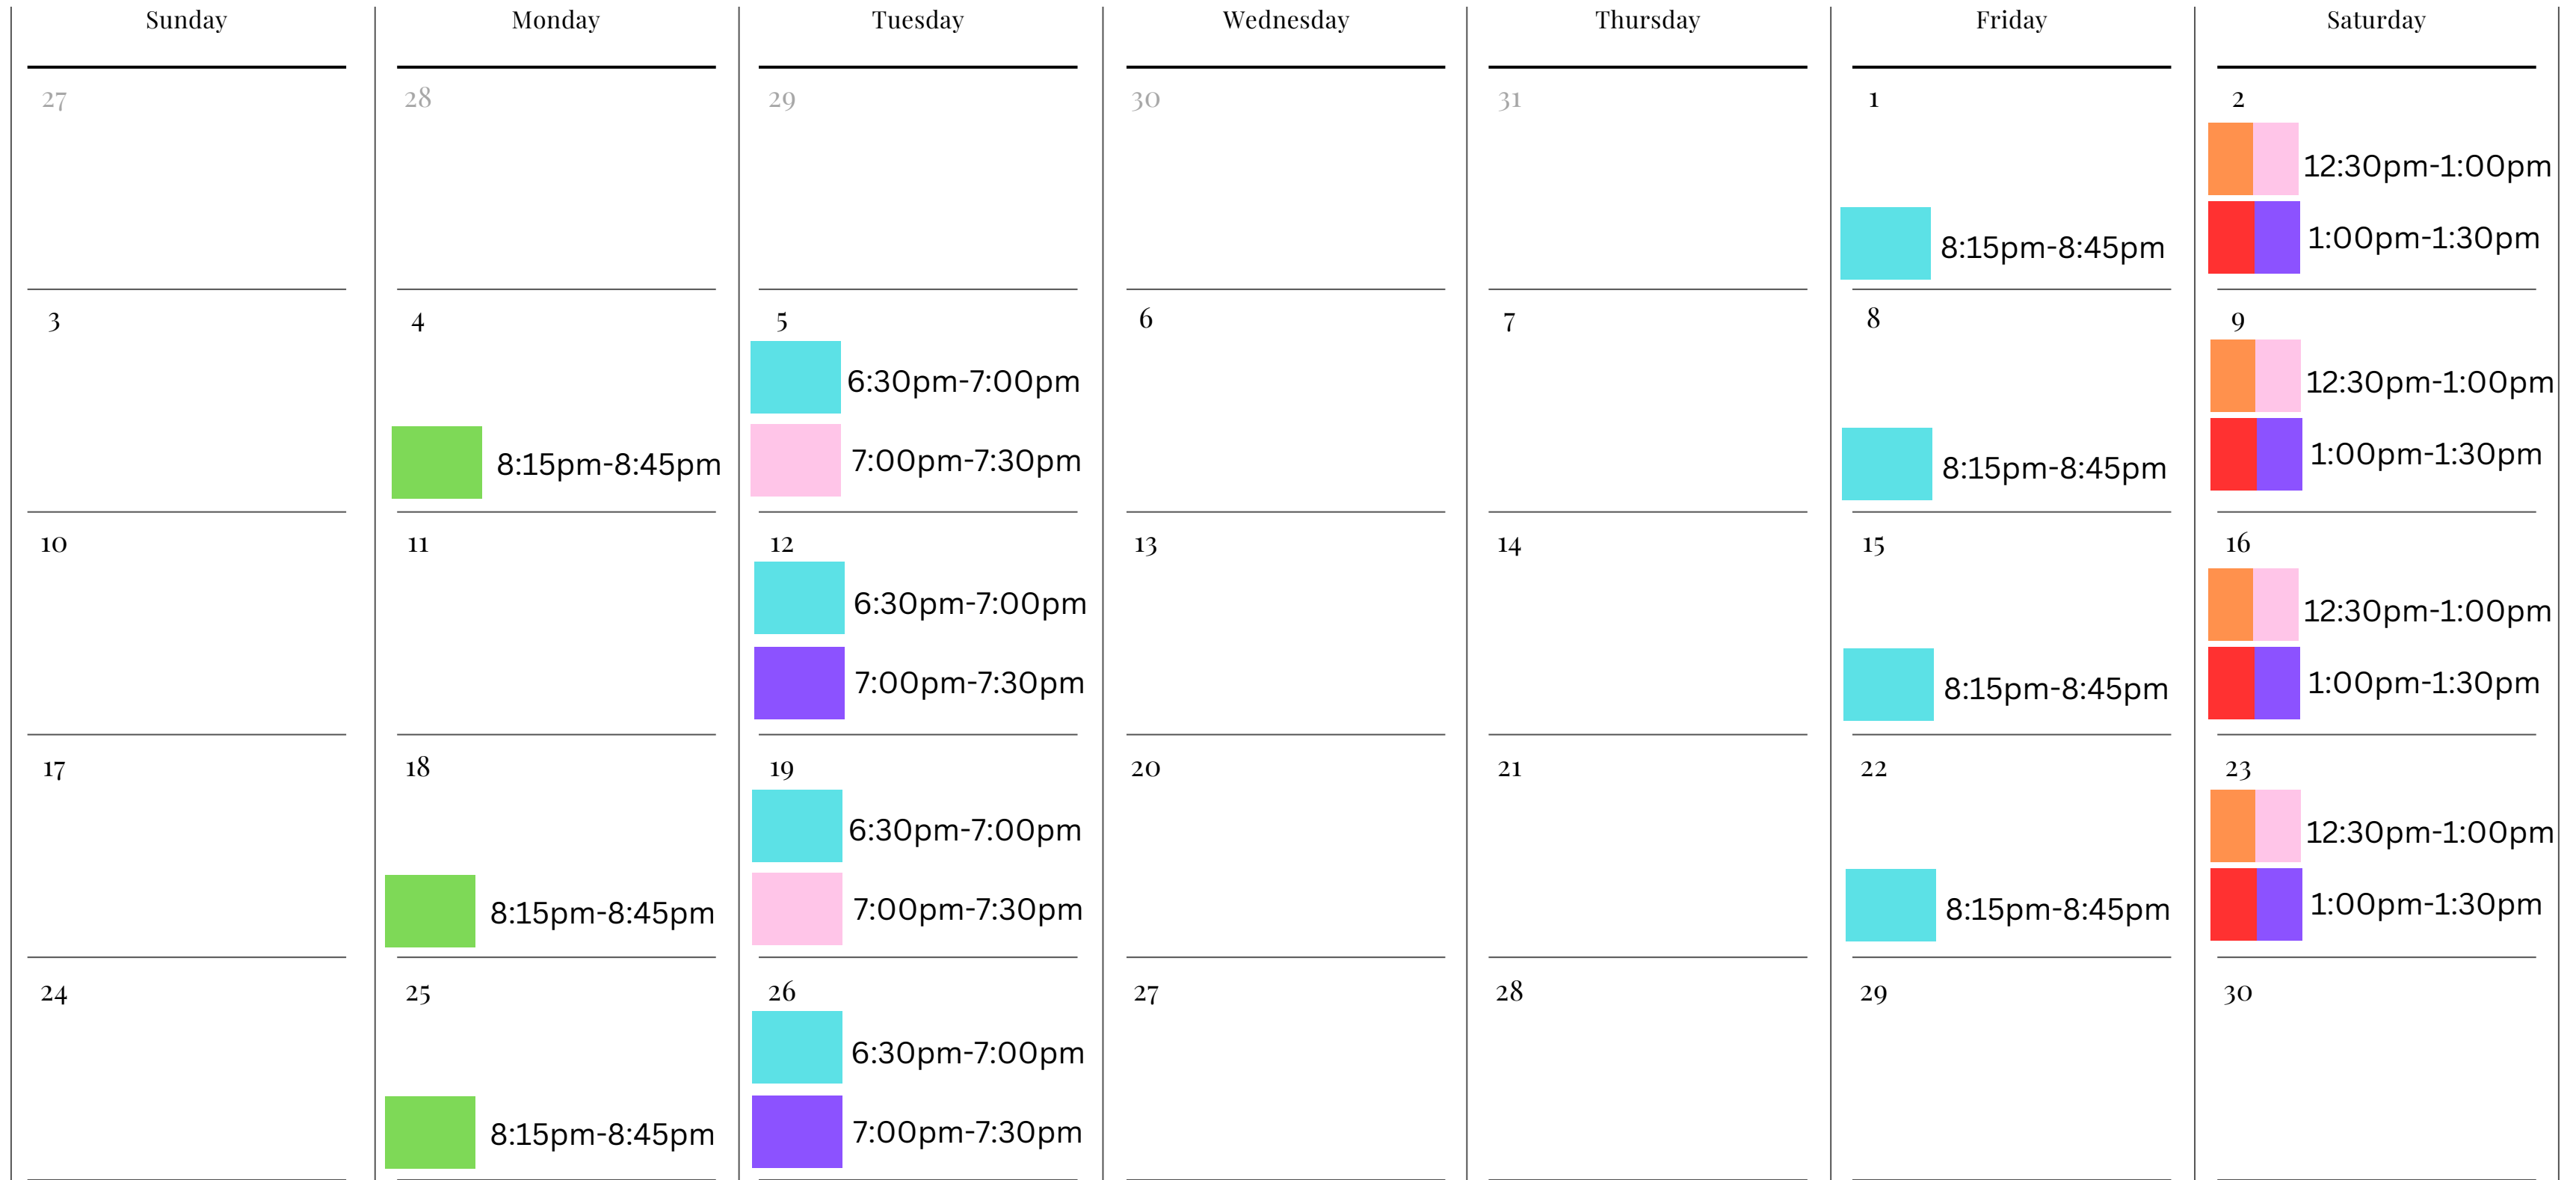

NOVEMBER / 2024

Sugar Plum
 Flower & Dew
 Drosselmeyer
 Clara
 Snowflakes
 Cavalier

DECEMBER / 2024

Sunday	Monday	Tuesday	Wednesday	Thursday	Friday	Saturday
1	2	3 6:30pm-7:00pm 7:00pm-7:30pm	4	5	6	7 12:30pm-1:00pm 1:00pm-1:30pm
8	9	10 6:30pm-7:00pm 7:00pm-7:30pm	11	12	13	14
15	16	17	18	19	20	Nutcracker!
22	23	24	25	26	27	21
29	30	31	1	2	3	28
						29
						30
						31