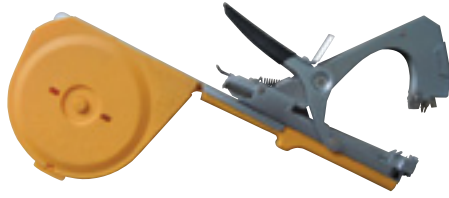

## NATURAL BAMBOO TRIPOD TRELLIS

Natural 1/2" bamboo tripod trellis already assembled with rubber trellis cap.

Length	Item#	Bale Qty
24"	BTT24	50
36"	BTT36	50
48"	BTT48	50

## TAPE GUN

A labor saving tape machine that makes quick work of tying plants to stakes and wires.

Item#	Case Qty
TTG1	1