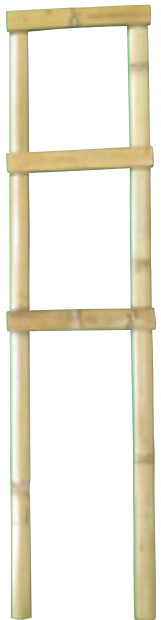

NATURAL BAMBOO "U" TRELLIS

Upside down "U" for climbing plants.

Length	Item#	Bale Qty
18"	BTN18	100
24"	BTN24	100
30"	BTN30	100
36"	BTN36	100
42"	BTN42	100
48"	BTN48	100

NATURAL BAMBOO FAN TRELLIS

An attractive way to display your climbing plants.

Length	Item#	Bale Qty
18"	BFT18	50
24"	BFT24	50
30"	BFT30	50
36"	BFT36	50
48"	BFT48	50

GREEN RUBBER TRELLIS CAP

Green rubber tripod trellis cap for making your own teepee with 3 bamboo stakes up to 1/2" diameter.

Item#	Case Qty
RTC100	100

NATURAL FLAT BAMBOO LADDER TRELLIS

C.F.I.A. friendly

Length	Item#	Bale Qty
30"	BFLT30	25

NATURAL BAMBOO FLAIR TRELLIS

Natural bamboo flair trellis with 2 vertical stakes.

Length	Item #	Bale Qty
18"	BNFT18	100
24"	BNFT24	100
30"	BNFT30	100

NATURAL BAMBOO TRIPOD TRELLIS

Natural 1/2" bamboo tripod trellis already assembled with rubber trellis cap.

Length	Item#	Bale Qty
24"	BTT24	50
36"	BTT36	50
48"	BTT48	50