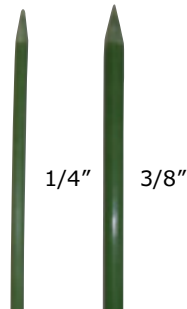

## BAMBOO STRAIGHT PLANT TAG HOLDER

Solid round bamboo stake with notch to hold tag.

Length	Item #	Case Qty
10.5"	BSTH10.5	1000
15"	BSTH15	1000

## FIBERGLASS PLANT STAKES

The permanent nursery stake. Reuse over and over and over.

Length	Diameter	Item #	Bale Qty
4'	1/4"	FG0425	100
5'	1/4"	FG0525	100
5'	3/8"	FG0538	50

Custom sizes available.