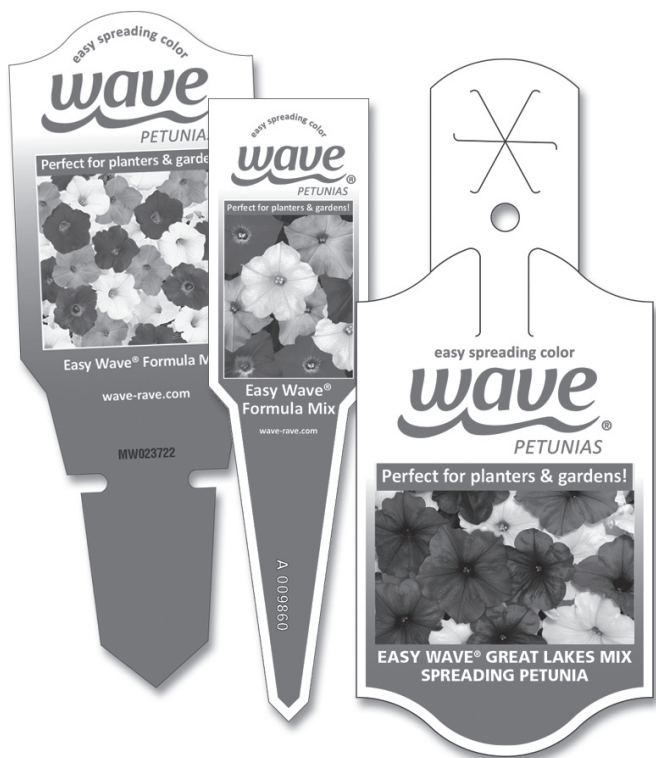

Wave® Retail Merchandising Tags

VARIETY	SHAPE	DRAWING #	ITEM #	QTY
Wave®				
Wave® Hanging Basket Collar	DN1137	CW012491	2025152	
Wave® EZ Handle Plus	DN1975	HN020140	2183641	
Wave® Display Card	CD711	SW014581	2184483	
COLUMN TOTALS				
PAGE TOTAL				

Looking for Wave tags?

Find the variety specific wave tags in the Annuals section:

- Easy Wave pages 59-60
- Shockwave page 62
- Tidal Wave page 63
- Wave page 64

Please provide the full quantity in the box. **CD711** order in increments of 1. **DN1137** & **DN1975** order in increments of 100.