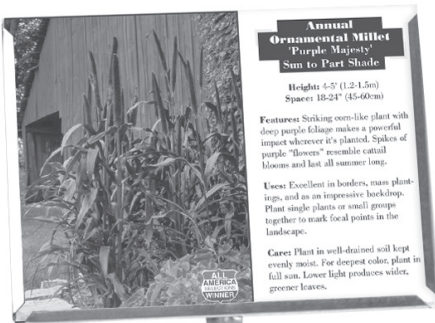

Display Card Stands

2168293 (STK825H18)
Stake Height: 18"
Total Stand Height: 26"

2168288 (STK825H24)
Stake Height: 24"
Total Stand Height: 32"