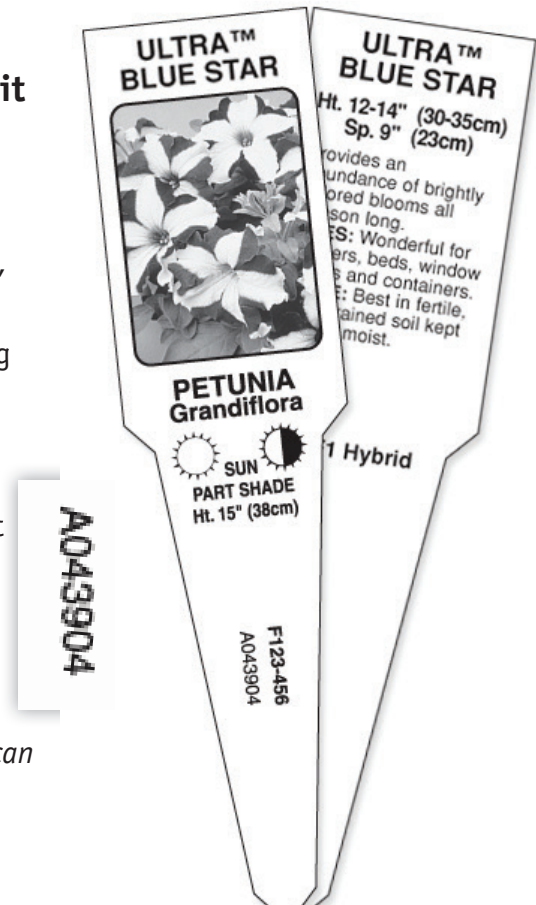

Ordering instructions

Convenient Ordering Methods

Please reference page 11 for our payment and credit policy.

1. Catalog Pages: Fill in and use the order forms in this catalog. Simply follow the instructions in each product section, then fax or mail the forms to us. Be sure to always begin with the Order Cover Sheet on page 7 to provide shipping and billing location information, etc.

2. Item Number. If you are a past customer looking to reorder, there is our Item Number Ordering Program. It couldn't be easier. All standard MasterTag® products receive a Standard Item Number. To reorder, just call or fax these Standard Item Numbers along with a brief description of each. Be sure to include a completed order cover sheet with your order.

Note: Once an order has been placed with MasterTag, additions can not be accepted. A new order must be placed.

3. Website. An electronic order can be placed by visiting our website, www.mastertag.com. Quickest and easiest search capability lets you find what you need fast. The Order History provides detailed summaries of each order you have placed in the past to aid in reordering.

4. Call 1-800-253-0439 with this catalog handy. Use it to map out your ordering strategy. Call and your Customer Service Representative will guide you.

5. Email orders: orders@mastertag.com.