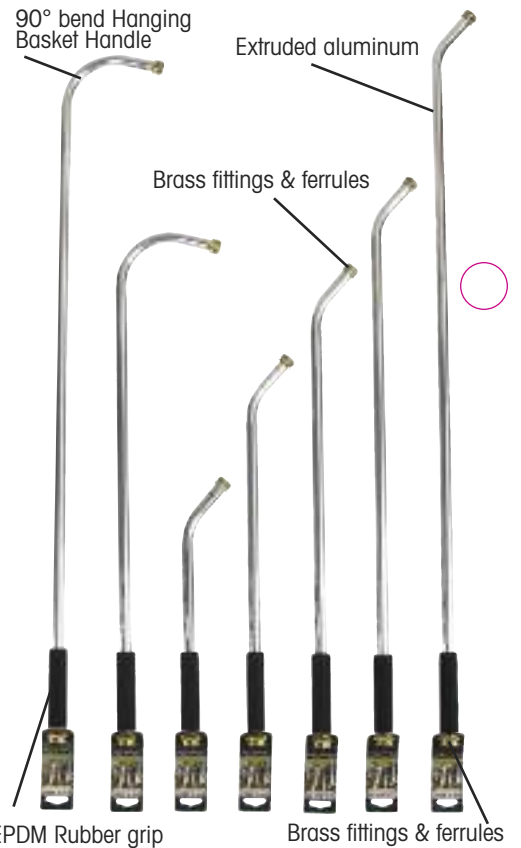

22728 QUICK CHANGE SYSTEM

Eliminates the hassle of connecting disconnecting hose-end accessories. Set of 4; 1 hose, 3 tool adaptors stay in accessories for quick connections.

HOSE END MENDER SETS

Nickel plated brass w/metal clamps for 5/8" ColorStorm™ hose. Available as Male, Female, or #22312 Male/Female combo set.

22314 HOSE SPLICE SET

Nickel plated brass w/metal clamps for 5/8" ColorStorm™ hose. Leakproof & re-useable.

12625 HOSE PROTECTOR

Quickly connects between faucet and hose to save hose ends from stress & strain. Prevents hose-end kinking & damage to couplings.

HANDI-REACH™ or HANGING BASKET HANDLE

Eliminate stretching & stooping associated with hand watering. Compatible with any Dramm nozzle. Multiple lengths available.

- 90° Bend Waters Hard-To-Reach Hanging Baskets Easily
- Compatible with 170 Water Breakers for Basket Watering