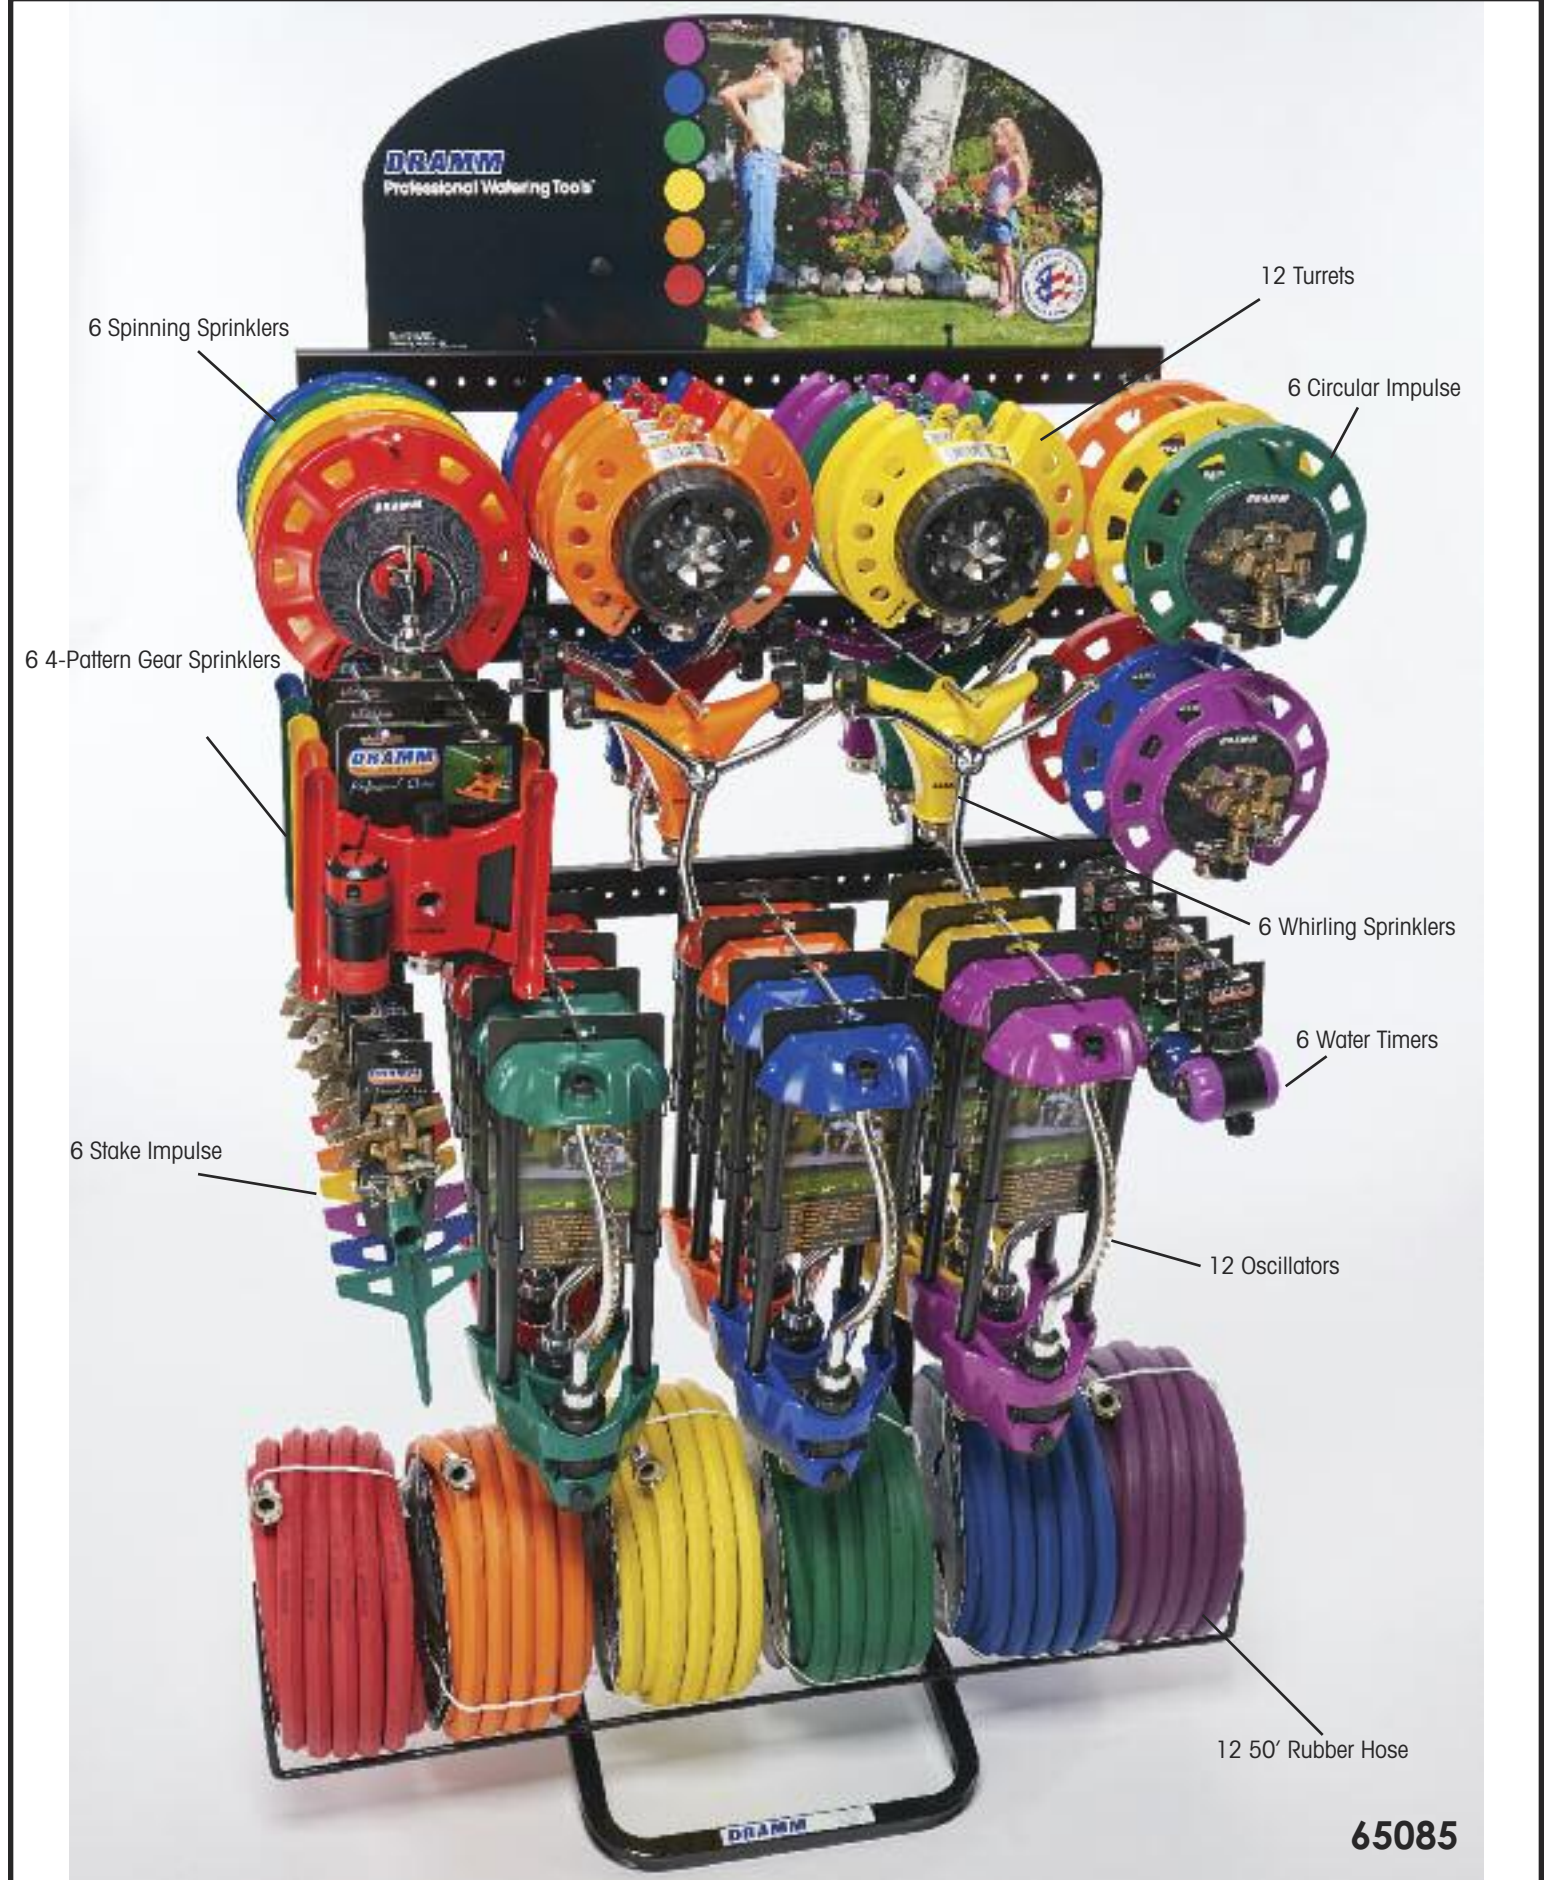

see 2019 Retail Price List for additional display assortments or visit www.dramm.com

36 Revolver Spray Guns

24 16" Touch'N Flow Wands

24 30" Touch'N Flow Wands

64025

DISPLAYS

see 2019 Retail Price List for additional display assortments or visit www.dramm.com

6 Spinning Sprinklers

12 Turrets

6 Circular Impulse

6 4-Pattern Gear Sprinklers

6 Whirling Sprinklers

6 Water Timers

6 Stake Impulse

12 Oscillators