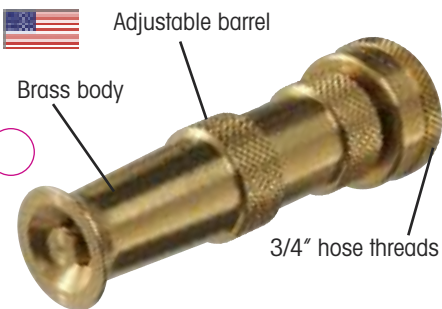

22731 750PL NOZZLE

Soft full flow watering- great when other nozzles have too much flow. ABS plastic & stainless steel with 750 holes create a soft shower at 8 gpm*

12349 170PL WATER BREAKER® NOZZLE

Professional's lightweight alternative to 170AL. ABS plastic & aluminum. Narrow pattern for containers/baskets, or low pressure. Flow at 7 gpm*

12350 BRASS SEEDLING™ NOZZLE

Water fragile plants, seedlings, or cuttings. Produces an extra fine, hollow "cone mist pattern" at 1/2 gpm*

12344 FOGG-IT® NOZZLE - fine

Mist delicate seedlings, raise humidity around wilting plants. Three mist jets create a conical pattern at 1 gpm*

13200 RAINSELECT™ NOZZLE

9-Pattern spray head for multiple watering functions. For use on any extension handle.

12380 ADJUSTABLE NOZZLE

Solid brass adjustable nozzle. Traditional styling with twist barrel to adjust water from fan to cone to powerful stream. Great cleanup nozzle.