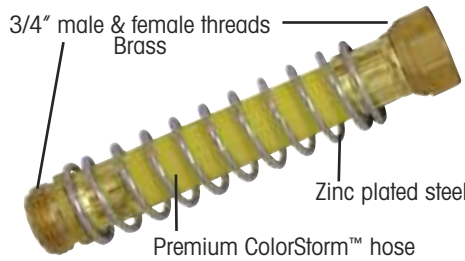

22728 QUICK CHANGE SYSTEM

Eliminates the hassle of connecting disconnecting hose-end accessories. Set of 4; 1 hose, 3 tool adaptors stay in accessories for quick connections.

HOSE END MENDER SETS

Nickel plated brass w/metal clamps for 5/8" ColorStorm™ hose. Available as Male, Female, or #22312 Male/Female combo set.

22314 HOSE SPLICE SET

Nickel plated brass w/metal clamps for 5/8" ColorStorm™ hose. Leakproof & re-useable.

12625 HOSE PROTECTOR

Quickly connects between faucet and hose to save hose ends from stress & strain. Prevents hose-end kinking & damage to couplings.