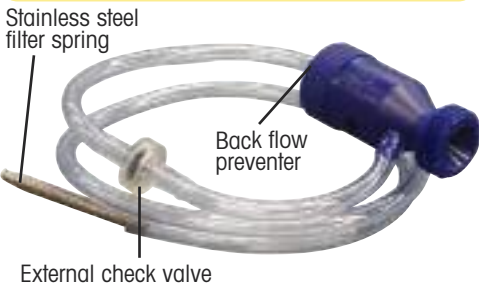

22626 SYPHONJECT™ SIPHON MIXER

Siphon dilutes mixtures at approx. ratio of 20 parts water: 1 part concentrated solution. Filled polypropylene body for lightweight durability. **170PL Nozzle included.**