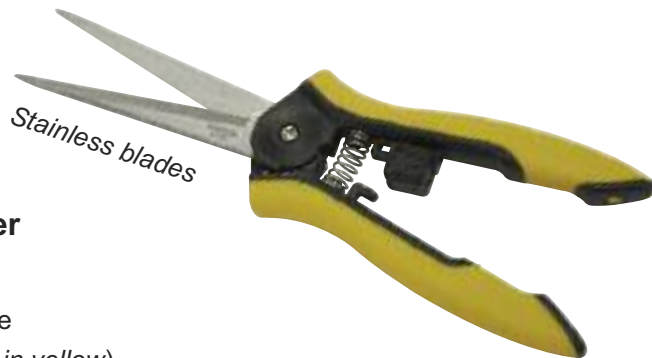

**COLORPOINT™
CUTTING TOOLS**

ColorPoint™ Bypass Pruner

- Stainless Steel Blade
 - Designed for Pruning Woody Stems 5/8"
 - Ergonomically Designed
 - Carded or Displays
- see display section on pg. 35

Cutting Tool Holster

- Breathable Mesh Pocket
- Easily Attaches to Pocket or Belt
- Safely Keeps Cutting Tools Close
- Fits Most Smaller Cutting Tools

Titanium blades

Stainless blades

ColorPoint™ Little Buddy™ Hydroponic Clipper