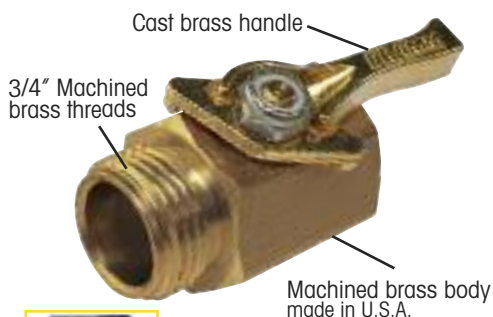

13200 RAINSELECT™ NOZZLE

9-Pattern spray head for multiple watering functions. For use on any extension handle.

12380 ADJUSTABLE NOZZLE

Solid brass adjustable nozzle. Traditional styling with twist barrel to adjust water from fan to cone to powerful stream. Great cleanup nozzle.

22310 JET WASH NOZZLE

Solid brass nozzle creates powerful stream. Great cleanup nozzle.

22311 SWEEPER NOZZLE

Solid brass nozzle creates powerful, broom-like pattern. Great cleanup nozzle.

13825 BRASS HOSE SWIVEL

Brass swivel works under pressure & allows hose-end accessories to turn independently of hose. Commercial duty for every watering need.

12353 BRASS SHUT-OFF

The Brass shut-off offers unmatched durability & full flow. Designed with replaceable internal components and a 1/2 inch ball opening. assembled in USA of U.S. & foreign components