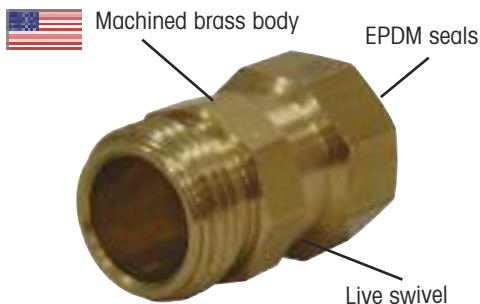

13200 RAINSELECT™ NOZZLE

9-Pattern spray head for multiple watering functions. For use on any extension handle.

12380 ADJUSTABLE NOZZLE

Solid brass adjustable nozzle. Traditional styling with twist barrel to adjust water from fan to cone to powerful stream. Great cleanup nozzle.

22310 JET WASH NOZZLE

Solid brass nozzle creates powerful stream. Great cleanup nozzle.

22311 SWEEPER NOZZLE

Solid brass nozzle creates powerful, broom-like pattern. Great cleanup nozzle.

13825 BRASS HOSE SWIVEL

Brass swivel works under pressure & allows hose-end accessories to turn independently of hose. Commercial duty for every watering need.

12353 BRASS SHUT-OFF

The Brass shut-off offers unmatched durability & full flow. Designed with replaceable internal components and a 1/2 inch ball opening. assembled in USA of U.S. & foreign components