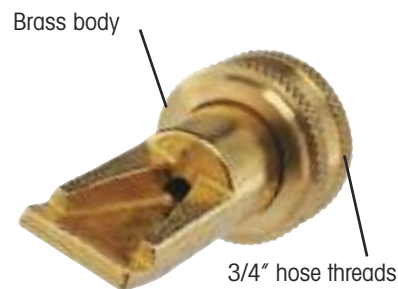

12350 BRASS SEEDLING™ NOZZLE

Water fragile plants, seedlings, or cuttings. Produces an extra fine, hollow "cone mist pattern" at 1/2 gpm*

12344 FOGG-IT® NOZZLE - fine

Mist delicate seedlings, raise humidity around wilting plants. Three mist jets create a conical pattern at 1 gpm*

13200 RAINSELECT™ NOZZLE

9-Pattern spray head for multiple watering functions. For use on any extension handle.

12380 ADJUSTABLE NOZZLE

Solid brass adjustable nozzle. Traditional styling with twist barrel to adjust water from fan to cone to powerful stream. Great cleanup nozzle.

22310 JET WASH NOZZLE

Solid brass nozzle creates powerful stream. Great cleanup nozzle.

22311 SWEEPER NOZZLE

Solid brass nozzle creates powerful, broom-like pattern. Great cleanup nozzle.

13825 BRASS HOSE SWIVEL

Brass swivel works under pressure & allows hose-end accessories to turn independently of hose. Commercial duty for every watering need.

12353 BRASS SHUT-OFF

The Brass shut-off offers unmatched durability & full flow. Designed with replaceable internal components and a 1/2 inch ball opening. assembled in USA of U.S. & foreign components