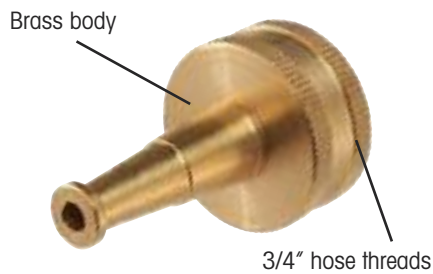

12350 BRASS SEEDLING™ NOZZLE

Water fragile plants, seedlings, or cuttings. Produces an extra fine, hollow "cone mist pattern" at 1/2 gpm*

12344 FOGG-IT® NOZZLE - fine

Mist delicate seedlings, raise humidity around wilting plants. Three mist jets create a conical pattern at 1 gpm*

13200 RAINSELECT™ NOZZLE

9-Pattern spray head for multiple watering functions. For use on any extension handle.

12380 ADJUSTABLE NOZZLE

Solid brass adjustable nozzle. Traditional styling with twist barrel to adjust water from fan to cone to powerful stream. Great cleanup nozzle.

22310 JET WASH NOZZLE

Solid brass nozzle creates powerful stream. Great cleanup nozzle.

22311 SWEEPER NOZZLE

Solid brass nozzle creates powerful, broom-like pattern. Great cleanup nozzle.

13825 BRASS HOSE SWIVEL

Brass swivel works under pressure & allows hose-end accessories to turn independently of hose. Commercial duty for every watering need.

12353 BRASS SHUT-OFF

The Brass shut-off offers unmatched durability & full flow. Designed with replaceable internal components and a 1/2 inch ball opening. assembled in USA of U.S. & foreign components