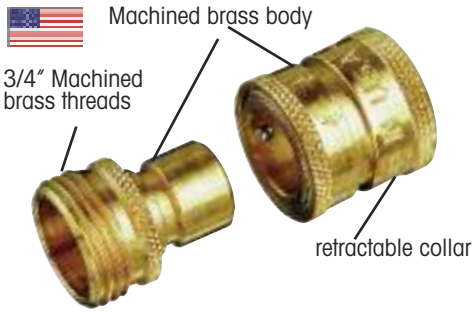

Brass swivel works under pressure & allows hose-end accessories to turn independently of hose. Commercial duty for every watering need.

12353 BRASS SHUT-OFF

The Brass shut-off offers unmatched durability & full flow. Designed with replaceable internal components and a 1/2 inch ball opening. assembled in USA of U.S. & foreign components

12365 PLASTIC SHUT-OFF

NEW

Lightweight valve made of durable ABS plastic for everyday use. Larger valve opening & higher flow than comparable valves.

22732 SHUT-OFF

Ultra heavy duty, lightweight valve with 5/8 inch ball opening for full water flow. Designed for all day use.

12351 TWIN SHUT-OFF

Water two places at one time. Durable, lightweight ABS body & handles with 3/4 inch male and female hose thread.

22729 BRASS QUICK DISCONNECT

Heavy duty brass quick disconnect. No more turning! Pull collar back to quickly connect or disconnect accessories