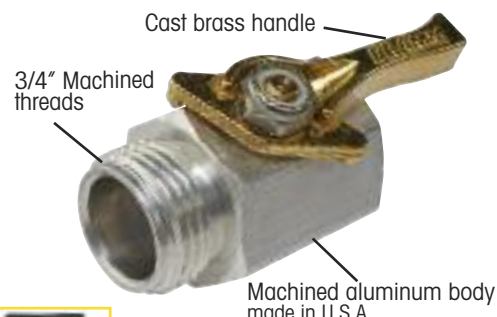

22373 ALUMINUM SHUT-OFF

The Aluminum shut-off offers unmatched durability in lightweight, fatigue-reducing aluminum. Same internal components as the 300 Brass. assembled in USA of U.S. & foreign components