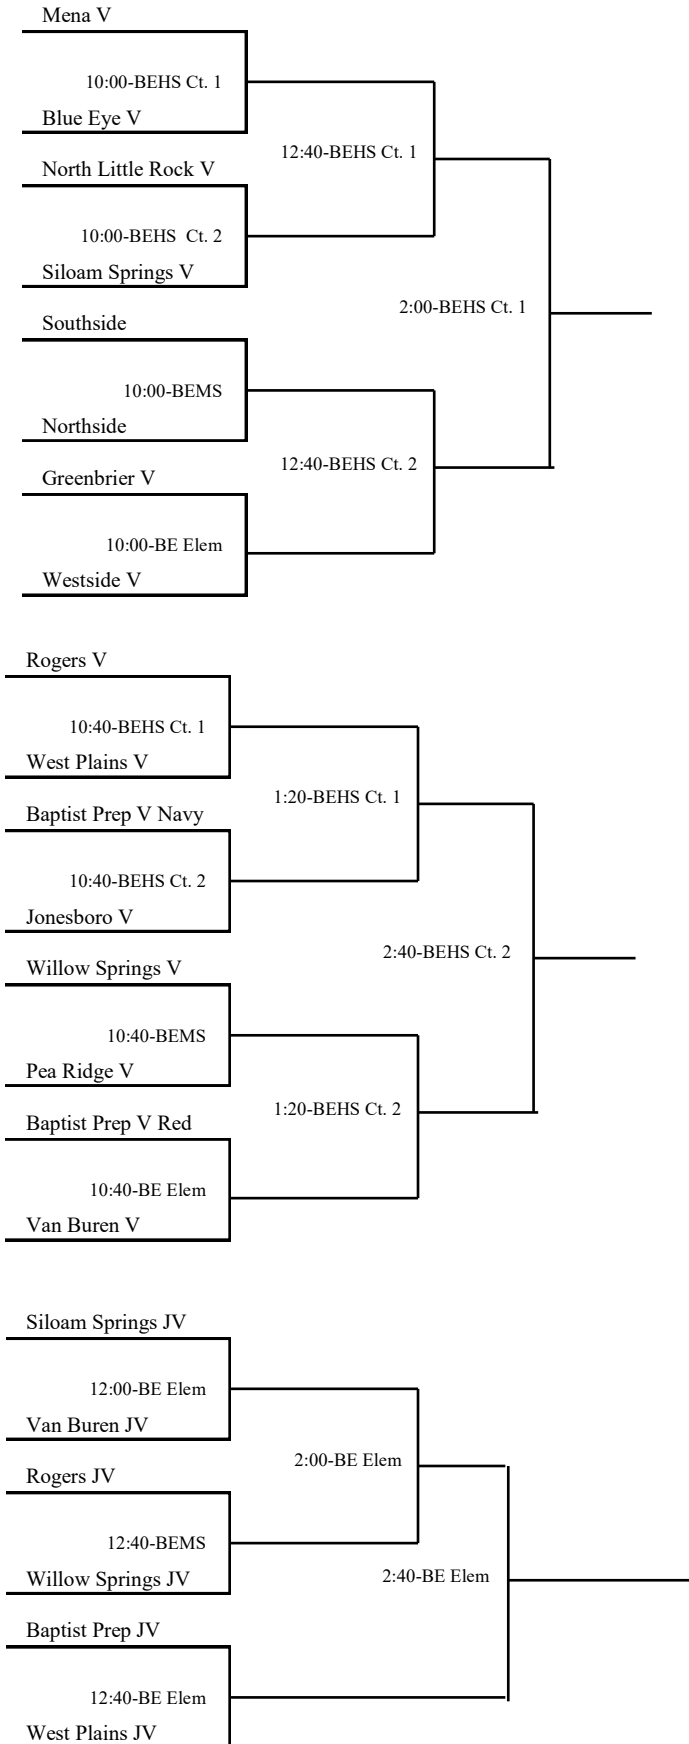

BEHS=Blue Eye High School
BEMS=Blue Eye Middle School
BE Elem=Blue Eye Elementary

Licking Summer Volleyball Camp
Saturday Tournament-July 28, 2021
 July 25

Blue Eye Schools

**Licking Summer Volleyball Camp
Saturday Tournament-July 28, 2021**
July 27b

**SHS=Spokane High School
SMS=Spokane Middle School**

Spokane Schools

Licking Summer Volleyball Camp
Saturday Tournament-July 28, 2021
 July 26a

Branson Sports Club

Branson Sports Club #1

Branson Sports Club #2