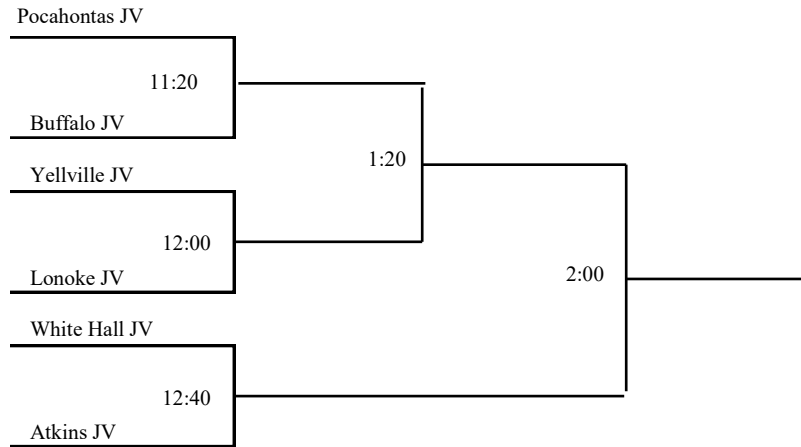

BEHS=Blue Eye High School
BEMS=Blue Eye Middle School
BE Elem=Blue Eye Elementary

Licking Summer Volleyball Camp
Saturday Tournament-July 28, 2021
 July 25

Blue Eye Schools

**Licking Summer Volleyball Camp
Saturday Tournament-July 28, 2021**
July 27b

**SHS=Spokane High School
SMS=Spokane Middle School**

Spokane Schools

Licking Summer Volleyball Camp
Saturday Tournament-July 28, 2021
 July 26a

Branson Sports Club

Branson Sports Club #1

Branson Sports Club #2