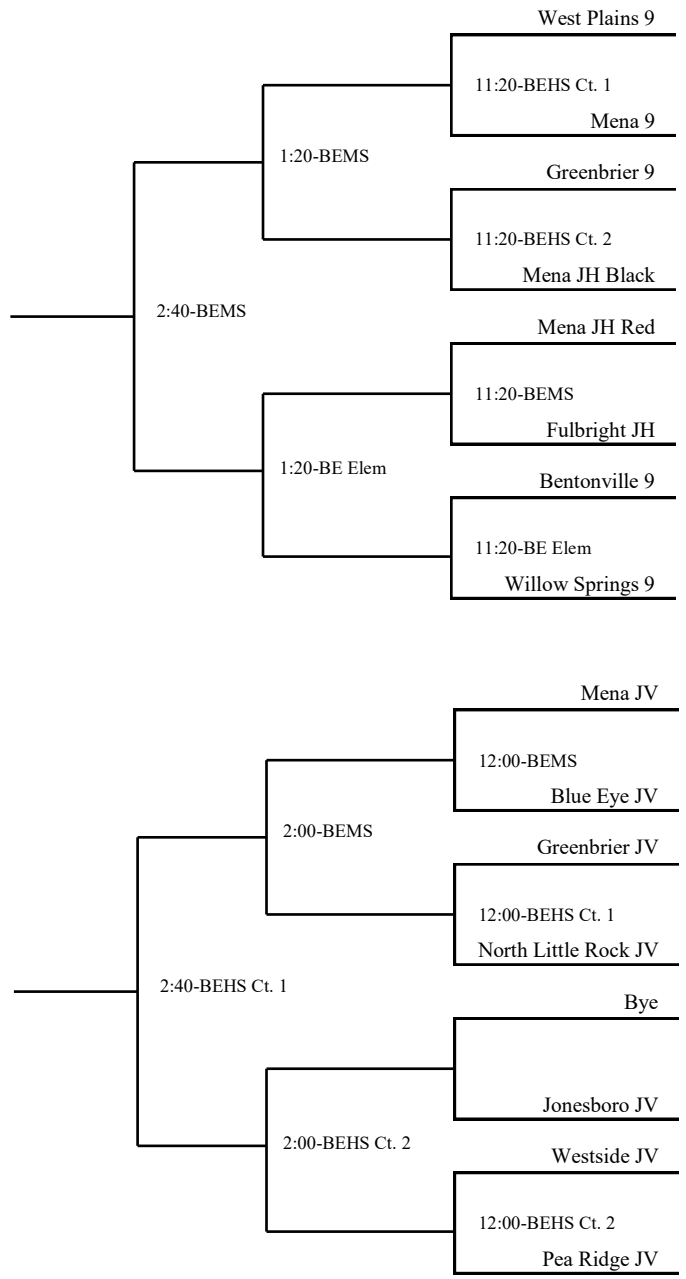

BEHS=Blue Eye High School
BEMS=Blue Eye Middle School
BE Elem=Blue Eye Elementary

Licking Summer Volleyball Camp
Saturday Tournament-July 28, 2021
 July 25

Blue Eye Schools

**Licking Summer Volleyball Camp
Saturday Tournament-July 28, 2021**
July 27b

**SHS=Spokane High School
SMS=Spokane Middle School**

Spokane Schools

Licking Summer Volleyball Camp
Saturday Tournament-July 28, 2021
 July 26a

Branson Sports Club

Branson Sports Club #1

Branson Sports Club #2