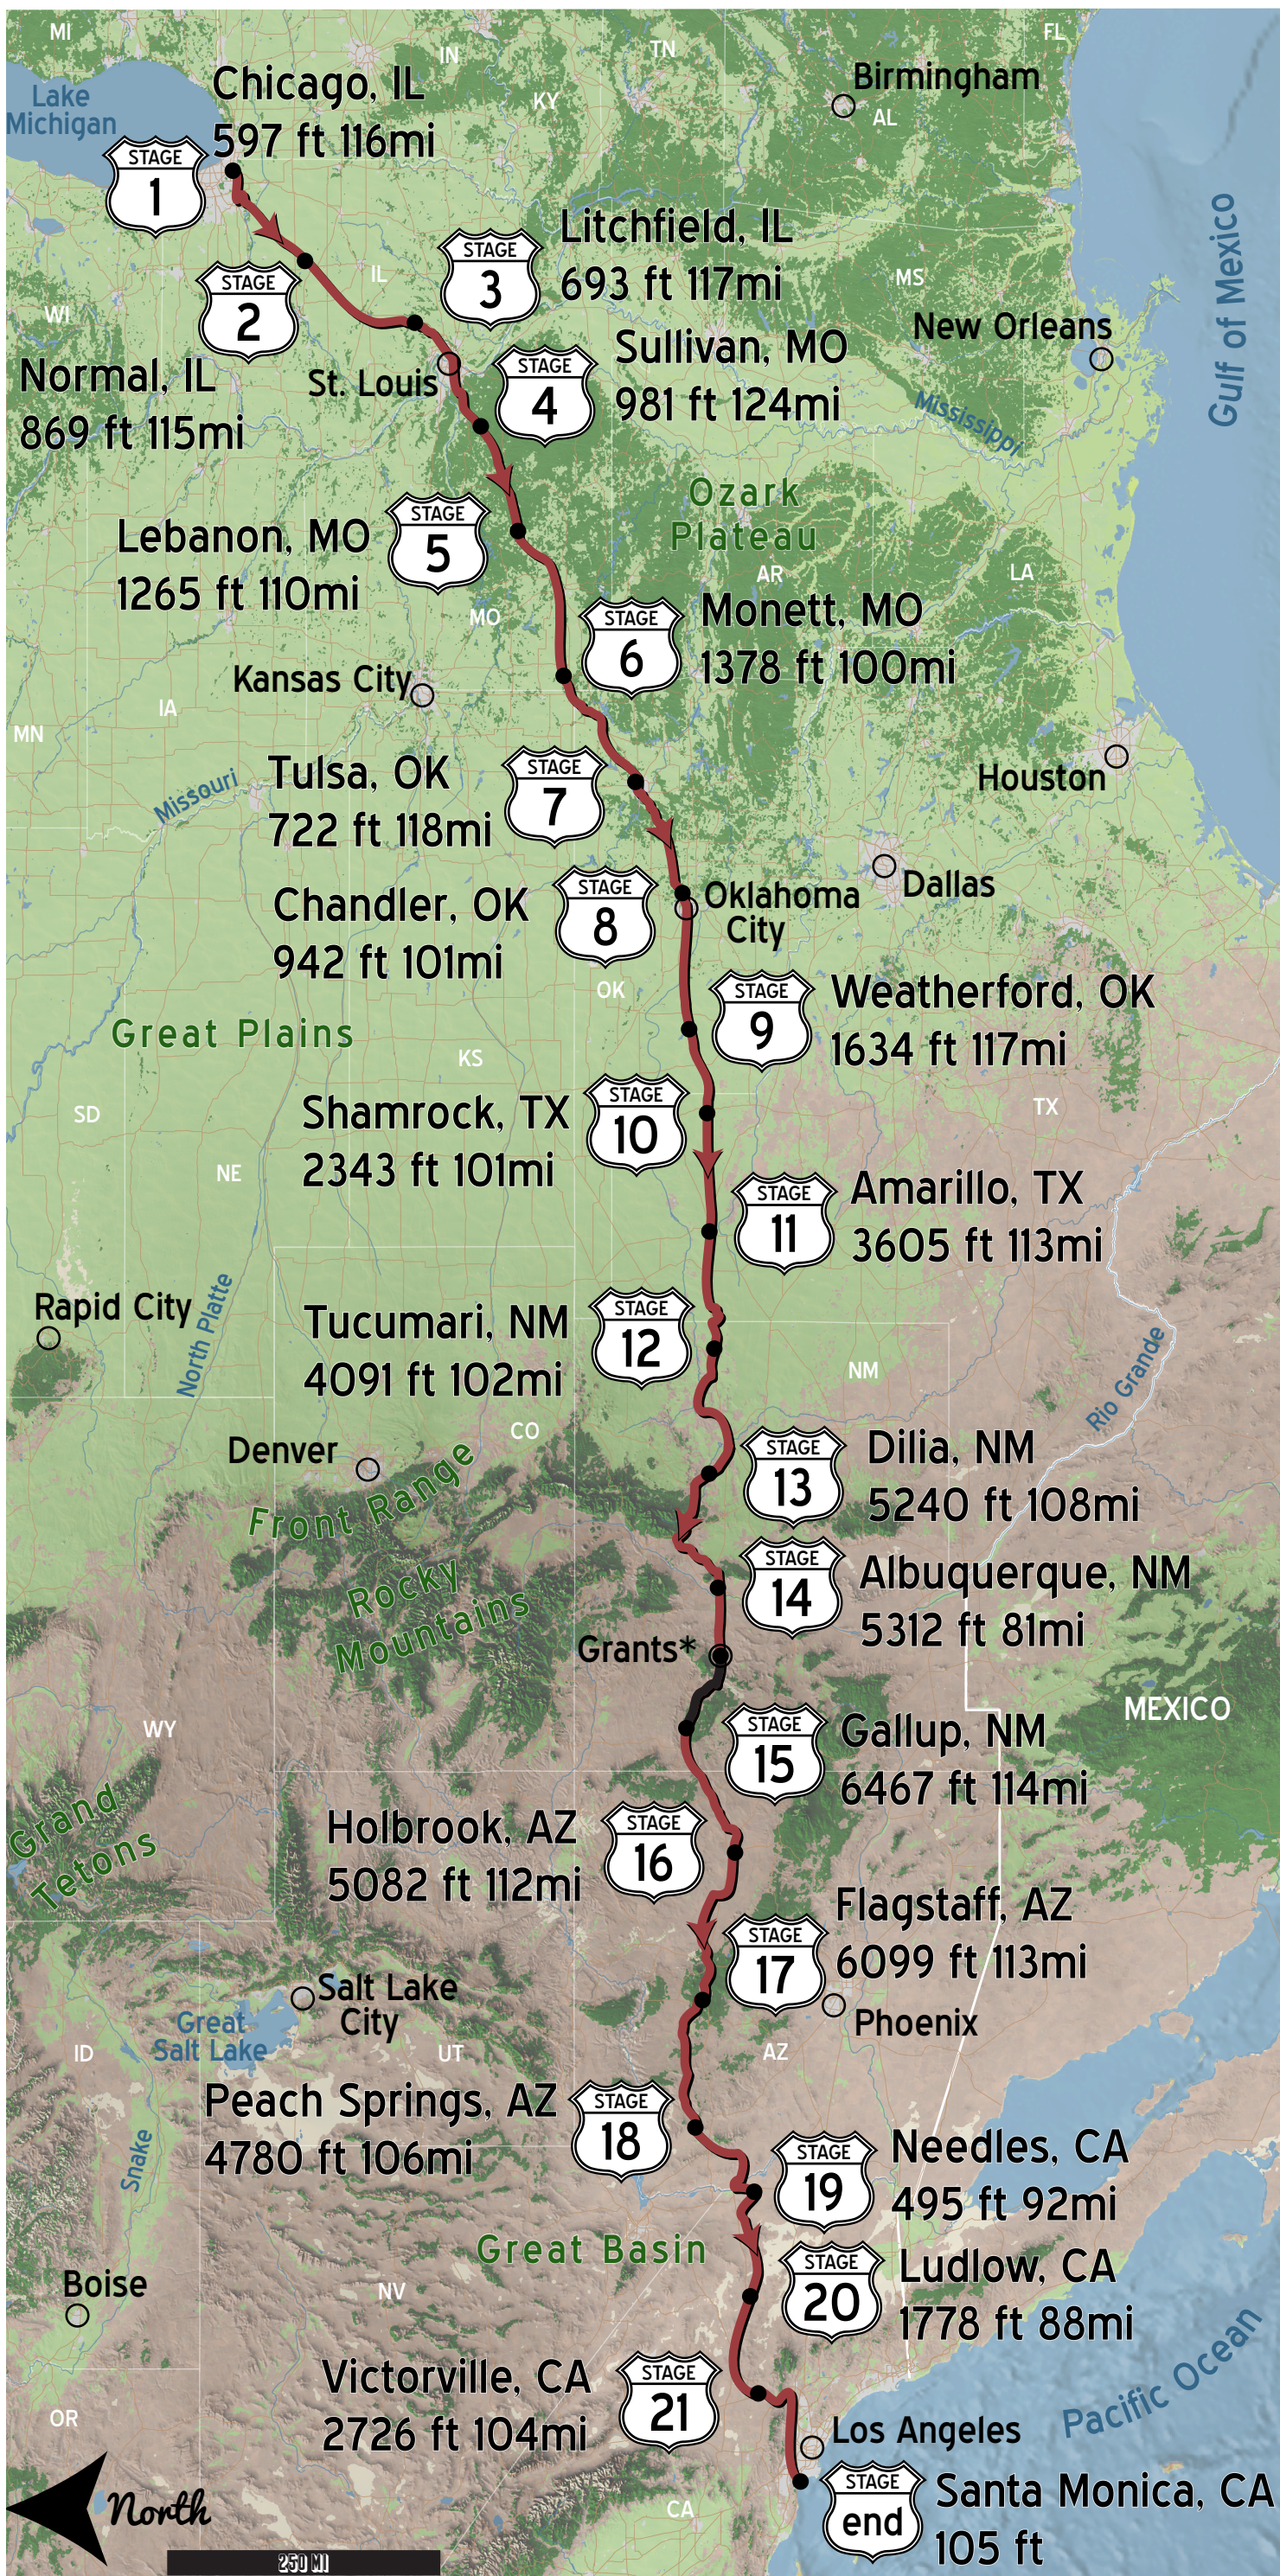

Greetings! from the

UCI INTERNATIONAL CHAMPIONSHIP TOUR

Chicago to Santa Monica following historic

STAGE 1 Chicago, IL
 597 ft 136mi
 elevation at beginning

start of stage
 distance to end of stage

* Stage 14 ends at Grants, NM (6460 ft). Participants do not ride from Grants, NM to Gallup, NM

map & route by victoria johnson-dahl
 data sources: viewfinder panorama, un fao, natural earth
 typefaces: Blue Highway, **FRANCHISE**, Pacifico