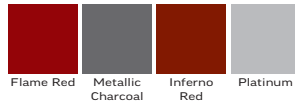

Premium Colors