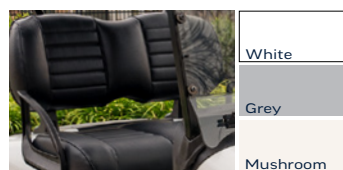

Premium

Black