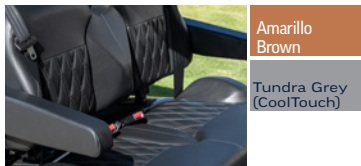

Seat Options

Luxury

Midnight Black