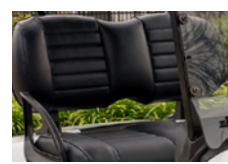

Premium

Black