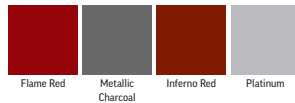

Premium Colors