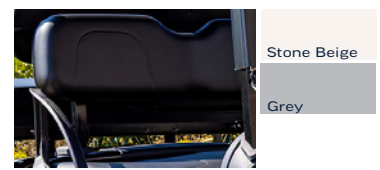

Standard

Black