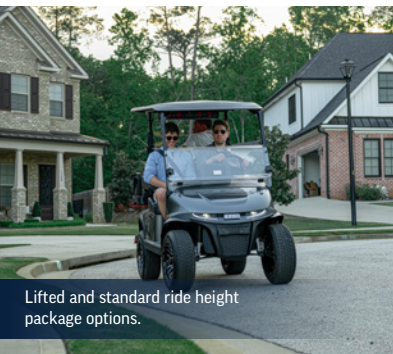

Optional automotive style seating with armrests.

Lifted and standard ride height package options.