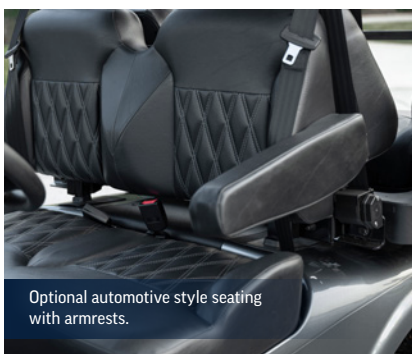

Optional automotive style seating with armrests.

Standard LED headlights & optional LED footwell accent lights.

Optional 10" touchscreen with LED functionality and bluetooth connectivity.

RXV 4

4-Passenger