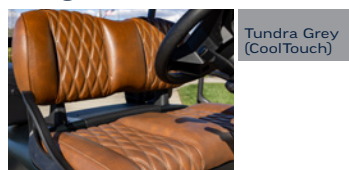

Signature

Amarillo Brown