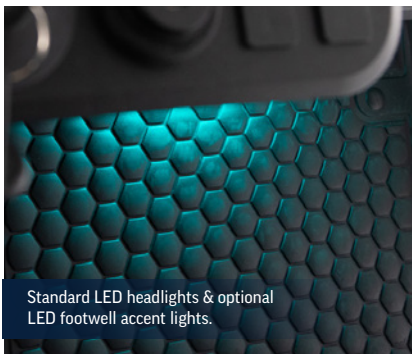

Optional automotive style seating with armrests.

Standard LED headlights & optional LED footwell accent lights.

Optional 10" touchscreen with LED functionality and bluetooth connectivity.

RXV 4

4-Passenger