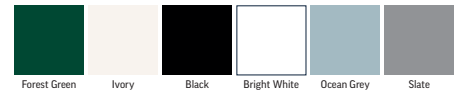

Color Options*

Standard Colors