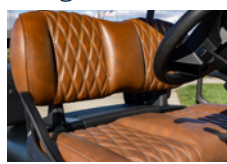

Signature

Amarillo Brown