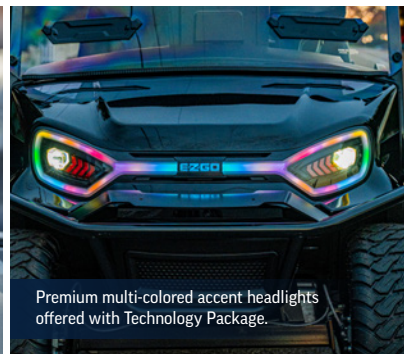

EXPRESS 4 4-PASSENGER

Built for High Performance

The E-Z-GO Express™ 4 delivers your choice of high-performance adventure with rugged styling, brilliant LED headlights, and premium packages designed for comfort and style. Turn the key to discover a ride that's ready to impress—and built to enjoy.

**POWERFUL
13.5-HP ENGINE**

**STANDARD & LIFTED
RIDE HEIGHTS**

**LUXURY PACKAGES
AVAILABLE**

Locking glovebox doors add extra security on select vehicle packages

New luxury seats, with automotive styling offered on STL and XTL packages.

10" touchscreen with backup camera and Bluetooth® capability available on select packages.

Premium multi-colored accent headlights offered with Technology Package.

EXPRESS 4

4-Passenger

	TOURING			SUMMIT		
	Perfect for spins around the neighborhood.			For those who want to carve their own path.		
PACKAGE	S	ST	STL	X	XT	XTL
POWERTRAIN	13.5 hp Gas Engine			13.5 hp Gas Engine		
HEIGHT	Standard			Lifted		
TIRES	Choose Your Own			Choose Your Own		
DECALS	Metallic			Black		
HEADLIGHTS	LED	LED Headlights W/ RGB Accents		LED	LED Headlights W/ RGB Accents	
TURN SIGNAL	-	Turn Signal Stalk		-	Turn Signal Stalk	
SEATS	Standard or Premium	Premium or Signature	Luxury	Standard or Premium	Premium or Signature	Luxury
TECHNOLOGY	-	ECOXGEAR Screen and Speaker		-	ECOXGEAR Screen and Speaker	
USB	USB-A	USB-A & C		USB-A	USB-A & C	
CUPHOLDER LIGHT	-	✓	✓	-	✓	✓
GLOVEBOX KIT*	-	✓	✓	-	✓	✓
BACKUP CAMERA	-	✓	✓	-	✓	✓
FENDER FLARE	-	-	-	✓	✓	✓
BRUSH GUARD	✓	✓	✓	-	✓	✓
KEY TYPE	Common		Unique	Common		Unique