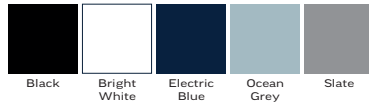

Color Options

Standard Colors