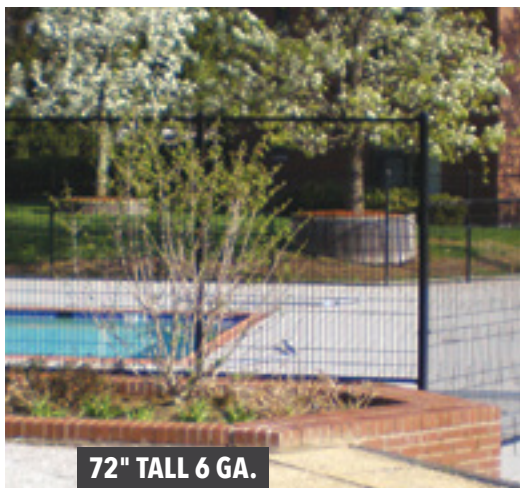

- 48", 60" and 72" height options
- Stack panels for custom heights
- Flush bottom rails meet pool codes
- Stronger than chain link
- Durable welded construction

60" TALL 4 GA.

60" TALL 6 GA.

72" TALL 6 GA.

72" TALL 4 GA.

**100% FABRICATED,
COATED & PACKAGED
IN THE USA**

**EVERY FENCE COMES
WITH A LIFETIME
WARRANTY**

**MADE POSSIBLE BY OUR
FENCCOAT FINISH &
SUPERIOR DESIGN**

SPECIFICATIONS

Vertical Wires	4 ga. (.225") or 6 ga. (.192")
Vertical Wire Spacing (on center)	3½" for 4 ga. or 1¾" for 6 ga.
Horizontal Wires	6 ga.
Horizontal Rails	1" sq. x 18 ga. (.049")
Posts Options	2" sq. x 16 ga. (Standard) 2½" sq. x 16 ga.
Standard Post Spacing (on center)	72"