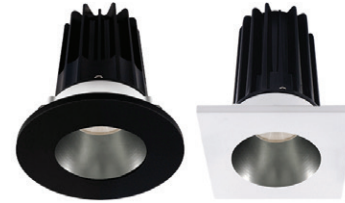

Lotus
LED
Lights

LIGHTING YOUR FUTURE

PRODUCT CATALOG
www.lotusledlights.com

TABLE OF CONTENTS

REGRESSED FIXTURES	3-8
DEEP REGRESSED FIXTURES	9-10
ADJUSTABLE GIMBALS	11-14
TRIMLESS & THIN TRIMS	15-16
FLOATING GIMBALS	17-18
SLOPPED CEILING FIXTURES	19-20
LED PANELS	21-24
FIRE RATED FIXTURES	25-26
COMMERCIAL RECESSED	27-28
INDIRECT RECESSED	29
SLIM RECESSED	30
SURFACE / J-BOX MOUNT	31-32
UNDERCABINET PUCKS & LED BARS ..	33-34
STEP LIGHTS	35
WALL SCONCE & KINETIC DOORBELL	36
LED TAPE LIGHTS	37-38
12-24V DRIVERS	39-40
DIMMERS & SWITCHES	41
ACCESSORIES	42

2" REGRESSED

- Model #: LED-1-S7W-5CCT
- Size: 2"
- Trims: White & Black, Round & Square

- Model #: LED-2-S15W
- Size: 2"
- Trims: 85 Combinations In Stock

- Model #: LED-1-S6W
- Size: 2"
- Trims: White & Black, Round & Square
- Options of 1/8" and 1/4" trims

- Model #: JXL-COB02
- Size: 2"
- Trims: White & Black, Smooth & Baffle

85 Combinations of Trims & Reflectors In Stock

- Model #: LED-2-S8W2
- Size: 2"
- Trims: 85 Combinations In Stock

Model:	LED-1-S6W	LED-1-S7W-5CCT	JXL-COB02
Short Description:	2" Round / Square 24 V AC/DC	2" Round / Square 7W 5CCT	2" Round / Square Economy 3CCT
Power (W):	6 W	7 W	8 W
Warm 2700 K (lm):		430	
Soft 3000 K (lm):	480	460	620 / 520
Bright 3500 K (lm):		480	
Neutral 4000 K (lm):		480	670 / 570
Daylight 5000 K (lm):		450	650 / 550
Dim to Warm:			
User Selectable CCT:		5 CCT	3 CCT 30-40-50
Input Voltage:	24 V AC / DC	120 V AC	
Dimmable Triac:		Yes	
Dimmable 0-10V:		No	
Color Rendering Index CRI:		90+	
Beam Angle:		24° / 38°	36°
Rated Life (LM70 Hours):		50,000	30,000
Warranty (Years):		3 Year	
Certifications:	ETL	ETL ES	
Fixture IP Grade:		Damp	
Cut Out:	2"	2 1/8"	2 3/4"
Dimensions (Outside):	2 1/4"	2 3/8"	3 1/8"