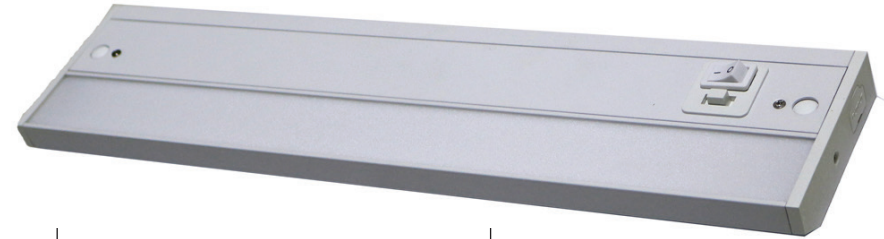

8" - 16" - 24" - 32" UNDERCABINET LED BARS

1. Model #: UCL1001-8-LED
   - Size: 8"
   - Trims: White
2. Model #: UCL1001-16-LED
   - Size: 16"
   - Trims: White

1. Model #: UCL1001-24-LED
   - Size: 24"
   - Trims: White
2. Model #: UCL1001-32-LED
   - Size: 32"
   - Trims: White

Model:	UCL1001-8-LED	UCL1001-16-LED	UCL1001-24-LED	UCL1001-32-LED
Short Description:	8" Under Cabinet Bar	16" Under Cabinet Bar	24" Under Cabinet Bar	32" Under Cabinet Bar
Power (W):	6 W	10 W	14 W	16 W
Warm 2700 K (lm):	440	880	1000	1150
Soft 3000 K (lm):	450	900	1050	1200
Bright 3500 K (lm):				
Neutral 4000 K (lm):	460	920	1100	1250
Daylight 5000 K (lm):				
Dim to Warm:				
User Selectable CCT:	3 CCT			
Input Voltage:	120V AC			
Triac Dimmable:	Yes			
0-10V Dimmable:	No			
Color Rendering Index CRI:	90+			
Beam Angle:	100°			
Rated Life (LM70 Hours):	50,000			
Warranty (Years):	5 Year			
Certifications:	ETL			
Approved Location:	Damp			
Dimensions:	8"	16"	24"	32"
Thickness:	1"