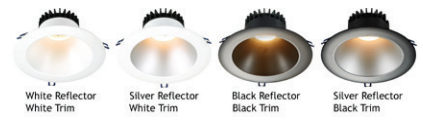

Model:	JXL-COB04	LL6RR	LL6SR
Short Description:	4" Round / Square Economy 3CCT	6" Round Regressed Plenum	6" Square Regressed Plenum
Power (W):	15 W	17 W	18 W
Warm 2700 K (lm):		1150	
Soft 3000 K (lm):	1230/1170	1200	
Bright 3500 K (lm):			
Neutral 4000 K (lm):	1410/1360	1300	
Daylight 5000 K (lm):	1390/1290		
Dim to Warm:			
User Selectable CCT:	3 CCT 30-40-50		
Input Voltage:	120 V AC	120-347 V AC	
Dimmable Triac:		Yes	
Dimmable 0-10V:	No	Yes	
Color Rendering Index CRI:		90+	
Beam Angle:	36°	90°	
Rated Life (LM70 Hours):	30,000	50,000	
Warranty (Years):	3 Year	10 Res. 5 Com.	
Certifications:	ETL ES	UL ES T24	
Fixture IP Grade:	Damp	Wet IP54	
Cut Out:	4 1/2"	6 1/4"	
Dimensions (Outside):	4 3/4"	7"	

● Model #: LD6R | LD6R-HO
● Size: 6"
● Trims: As Shown

● Model #: LD8R | LD8R-HO
● Size: 8"
● Trims: As Shown

Model:	LD4R LD4R-HO	LD4S LD4S-HO	LD4R-CPL LD4S-CPL
Short Description:	4" Round Deep Regressed	4" Square Deep Regressed	4" Round & Square Polycarbonate Ocean Front
Power (W):	15 / 18 W		
Warm 2700 K (lm):	1100 / 1500		
Soft 3000 K (lm):	1200 / 1550		
Bright 3500 K (lm):	1250 / 1600		
Neutral 4000 K (lm):	1300 / 1650		
Daylight 5000 K (lm):	1400 / 1700		
Dim to Warm:	3000-2000K : 900 / 1150 3000-1800K : 980 / 1250		
User Selectable CCT:	5 CCT 2700-3000-3500-4000-5000		
Input Voltage:	120 V - 347 V AC		
Dimmable Triac:	Yes		
Dimmable 0-10V:	Yes		
Color Rendering Index CRI:	90+		
Beam Angle:	30°		
Rated Life (LM70 Hours):	50,000		
Warranty (Years):	10 Year Residential / 5 Year Commercial		
Certifications:	UL ES (Except Dim to Warm & 5CCT) T24		
Fixture IP Grade:	Wet Location IP54		
Cut Out:	4 1/2"		
Dimensions (Outside):	4 7/8"		