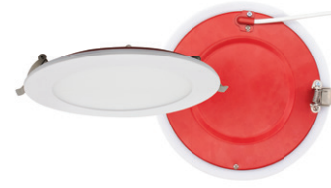

● Model #: FR-LED-6-S15W-5CCT-PL
● Size: 6"
● Trims: White