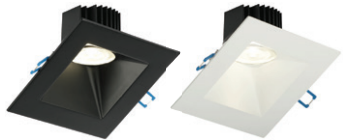

Model:	LED-2-S5W-RGBCW-FG	LED-2-S5W-FG	LED-3-S7W-FG
Short Description:	2" Round Floating Gimbal RGB + Tuneable White	2" Round Floating Gimbal	3" Round Floating Gimbal
Power (W):	7W	5 W	7 W
Warm 2700 K (lm):	Infinite Light Colors	370	550
Soft 3000 K (lm):		380	580
Bright 3500 K (lm):		410	630
Neutral 4000 K (lm):		420	630
Daylight 5000 K (lm):		410	640
Dim to Warm:		400	3000-1800K 465
User Selectable CCT:		5 CCT 2700 - 3000 - 3500 - 4000 - 5000	
Input Voltage:	120V AC		
Dimmable Triac:	Dimmable by app only		Yes
Dimmable 0-10V:	Dimmable by app only		No
Color Rendering Index CRI:	90+		
Beam Angle:	24° / 38° / 60°		
Rated Life (LM70 Hours):	50,000		
Warranty (Years):	3 Year		
Certifications:	cETLus ES		cETLus
Fixture IP Grade:	Damp		
Cut Out:	2 3/4"		3 3/4"
Dimensions (Outside):	3 1/2"		4 1/4"

Model:	ADS4FGSTRGBCW	LED-4-S9W-FG	LED-6-S15W-FG
Short Description:	4" Round Floating Gimbal RGB + Tuneable White	4" Round Floating Gimbal	6" Round Floating Gimbal
Power (W):	7W	9 W	15 W
Warm 2700 K (lm):	Infinite Light Colors	740	1180
Soft 3000 K (lm):		790 / 770	1520 / 1220
Bright 3500 K (lm):		820	1270
Neutral 4000 K (lm):		850	1270
Daylight 5000 K (lm):		855	1180
Dim to Warm:		650	
User Selectable CCT:		5 CCT 2700 - 3000 - 3500 - 4000 - 5000	
Input Voltage:	120 V AC		120V-277 V AC
Dimmable Triac:	Dimmable by app only		Yes
Dimmable 0-10V:	Dimmable by app only	No	Yes
Color Rendering Index CRI:	90+		
Beam Angle:	24° / 38° / 60°		38°
Rated Life (LM70 Hours):	50,000		
Warranty (Years):	3 Year		
Certifications:	cETLus ES	cETLus	cETLus ES
Fixture IP Grade:	Damp		
Cut Out:	4 1/2"		6"
Dimensions (Outside):	4 7/8"		6 7/8"

4" - 5" - 6" SLOPED CEILING FIXTURES

● Model #: LD3R-4RSL
● Size: 4"
● Trims: Black & White

● Model #: LRG3-4RSL | LRG3-HO-4RSL
● Size: 4"
● Trims: Black, White & Oil Rubbed Bronze

● Model #: LD3S-5SSL
● Size: 5"
● Trims: Black & White