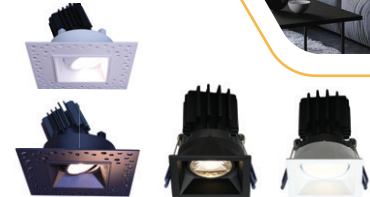

- Model #: LSG3-HO-IT | LSG3-HO-TT
- Size: 3"
- Trims: White & Black