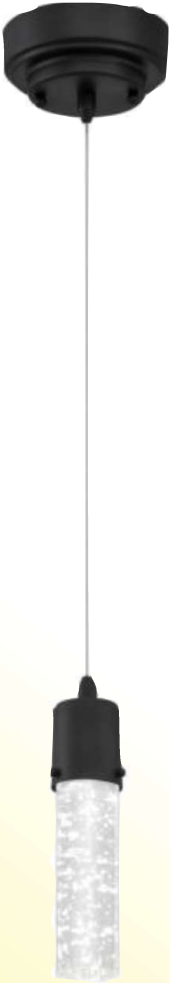

Presented
By

Black is the New Black

Black Is **BACK** and better then ever!

Black is the New Black

Close to Ceiling Mounts in Black

11" LED Flush Ceiling Mount in Matte Black and 2 Other Finishes

LED Drum Fixture in Black and White and 2 Sizes

15W LED Flush in Matte Black

LED Flush Mount in 2 Finishes and 3 Sizes

New Vanities!

Statement Vanities with
Matte Black Accents

MCT Options!

Modern Linear Options

Classic Styles in
Traditional and Modern Finishes