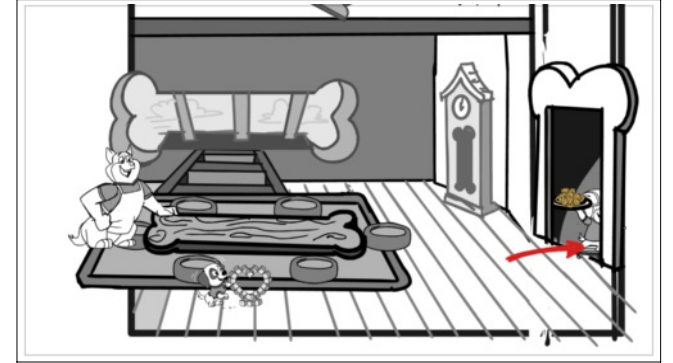

Action Notes

and We see Phinny lower out of view