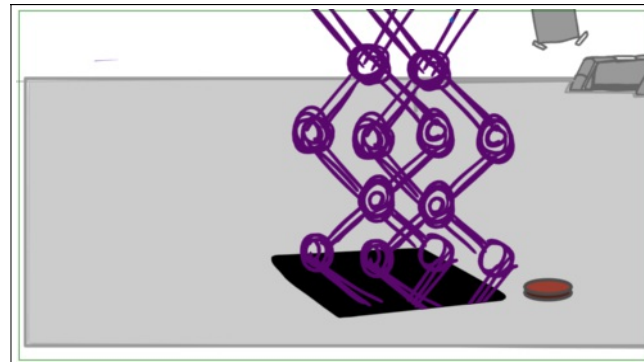

Action Notes

and up...

Scene	Duration	Panel	Duration
2	14:00	14	01:00