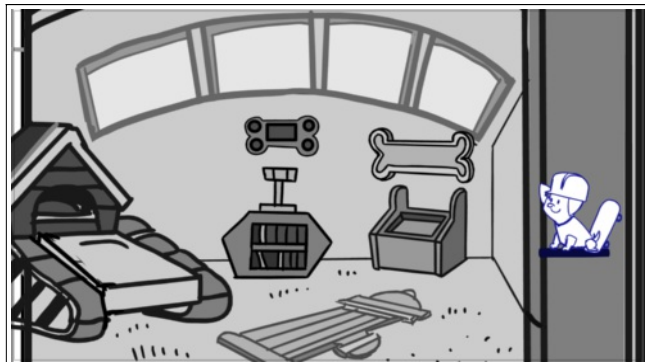

Scene	Duration	Panel	Duration
6	08:00	3	01:00

Dialog

PHINNY (CONT'D) ... It's Pupstruction time...

Action Notes

as the lift lowers him and his skateboard...

Scene	Duration	Panel	Duration
6	08:00	4	01:00

Action Notes