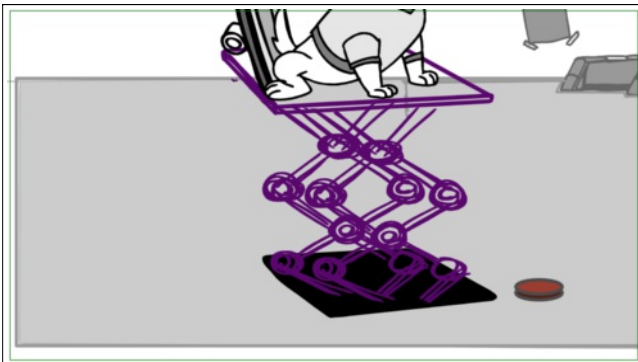

Scene	Duration	Panel	Duration
2	14:00	11	01:00

Action Notes

the cherry picker lift carries him up -

Scene	Duration	Panel	Duration
2	14:00	12	01:00

Action Notes

up...

Scene	Duration	Panel	Duration
2	14:00	13	01:00