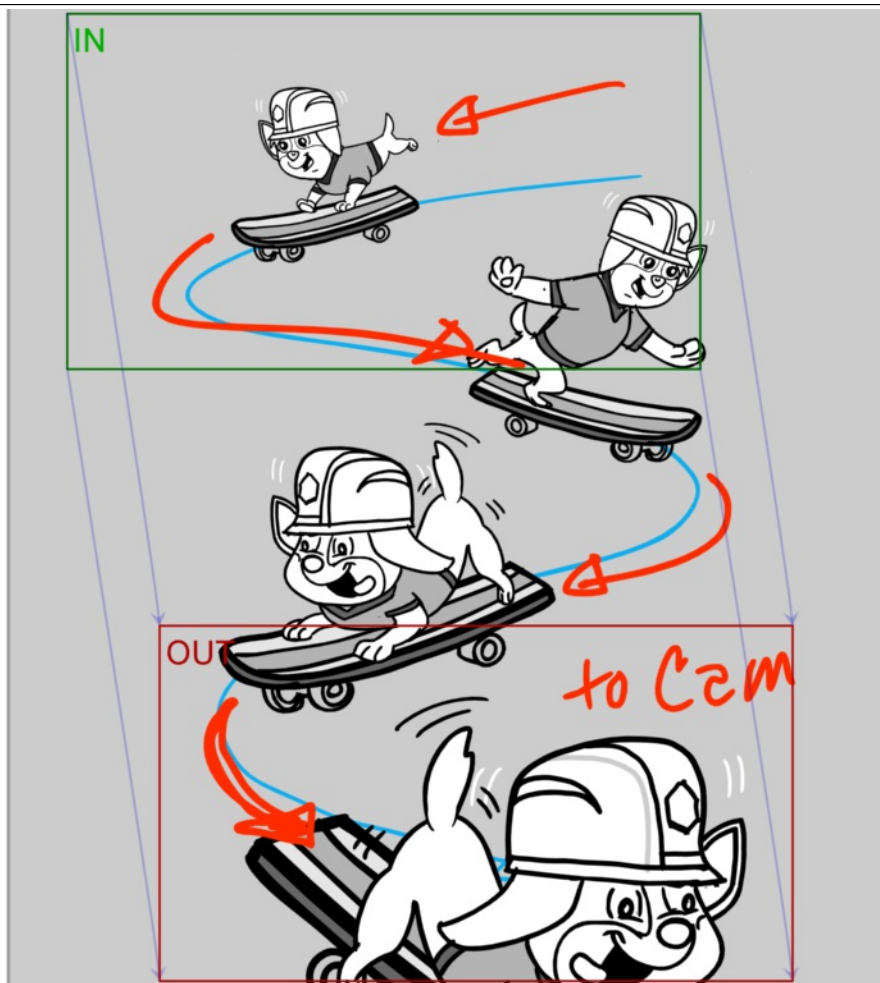

Scene	Duration	Panel	Duration
1	16:00	16	01:00

Scene	Duration	Panel	Duration
2	14:00	1	01:00

Action Notes

PHINNY hops on to his skate board and skates

Scene	Duration	Panel	Duration
2	14:00	2	01:00

Action Notes

PHINNY hops on to his skate board and skates

Scene	Duration	Panel	Duration
2	14:00	3	01:00

NO PANEL

Action Notes
he zig zags across the room and skates onto a CHERRY PICKER lift...

Scene	Duration	Panel	Duration
2	14:00	4	01:00

Action Notes

he zig zags across the room and skates onto a CHERRY PICKER lift...

Scene	Duration	Panel	Duration
2	14:00	5	01:00

Action Notes

the cherry picker lift carries him up -

Scene	Duration	Panel	Duration
2	14:00	6	01:00