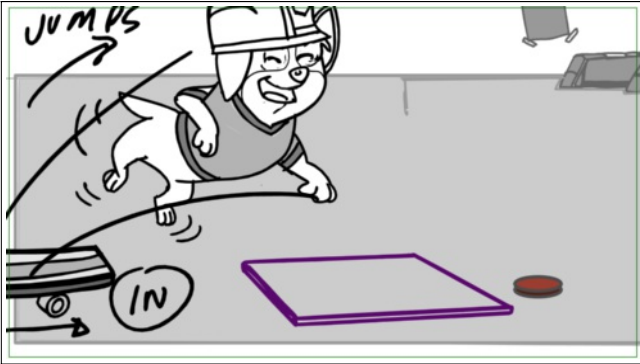

Action Notes

he zig zags across the room and skates onto a CHERRY PICKER lift...

Scene	Duration	Panel	Duration
2	14:00	5	01:00

Action Notes

the cherry picker lift carries him up -

Scene	Duration	Panel	Duration
2	14:00	6	01:00