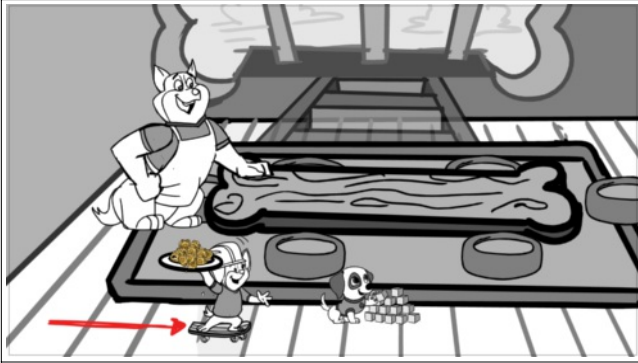

Action Notes

We see PHINNY on his board as he butts a turn

Scene	Duration	Panel	Duration
17	03:00	2	01:00

Action Notes

cuts a turn towards Bailey

Scene	Duration	Panel	Duration
17	03:00	3	01:00

Action Notes

and skates towards her