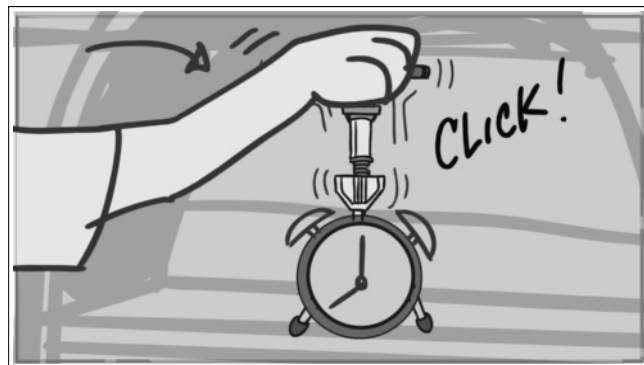

Scene	Duration	Panel	Duration
1	16:00	11	01:00