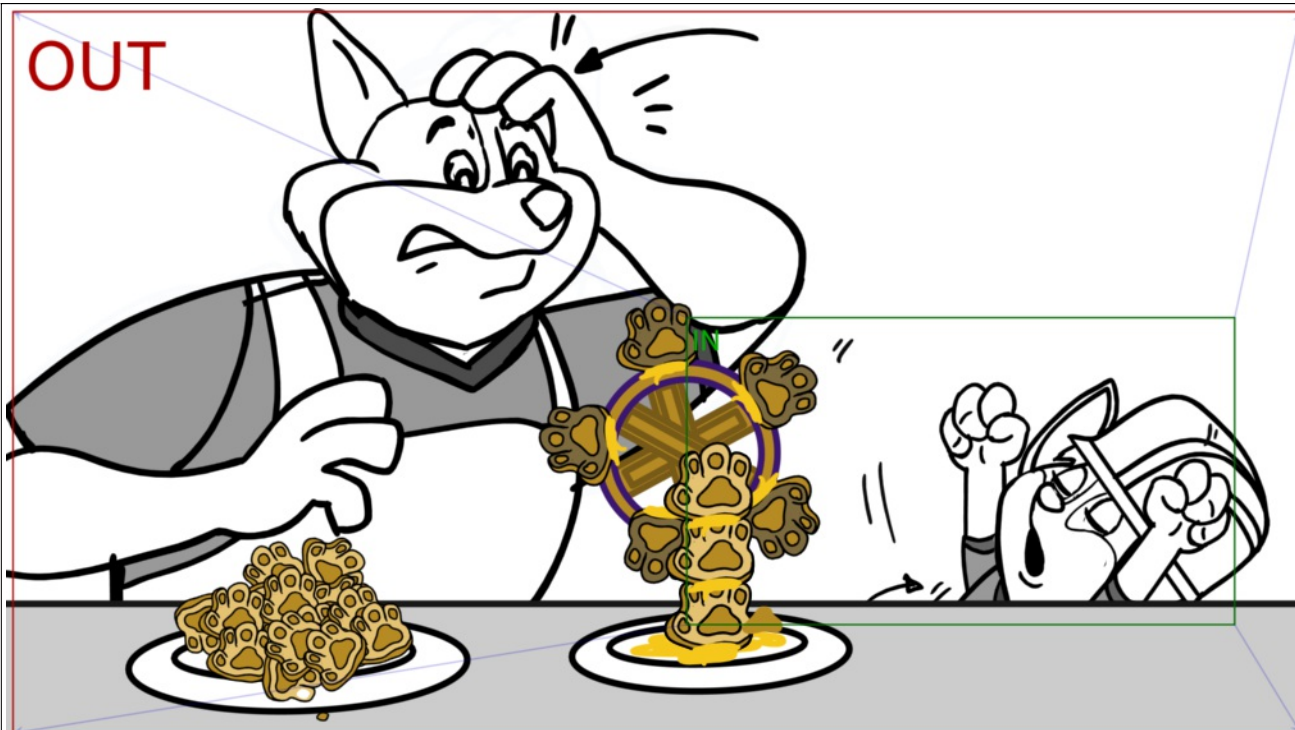

Scene	Duration	Panel	Duration
13	06:00	1	01:00

Dialog

PHINNY: The wheel of wooffles!

Action Notes

Zoom out to reveal Wooffles ferris wheel

Scene	Duration	Panel	Duration
13	06:00	2	01:00