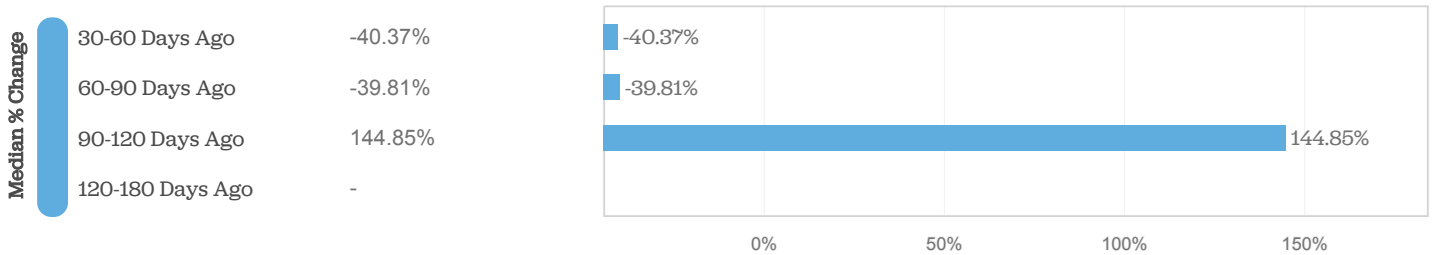

Report created on 4/20/2020 for Commercial Property Type(s)

Area Sales Trend Report

Search Results

of Properties

30-60 Days Ago

60-90 Days Ago

90-120 Days Ago

120-180 Days Ago