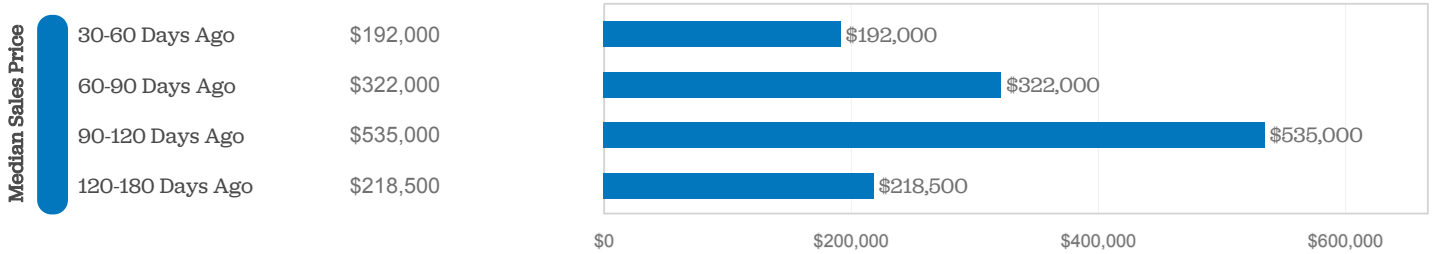

Report created on 4/20/2020 for Commercial Property Type(s)

Area Sales Trend Report

Search Results

of Properties

30-60 Days Ago

60-90 Days Ago

90-120 Days Ago

120-180 Days Ago