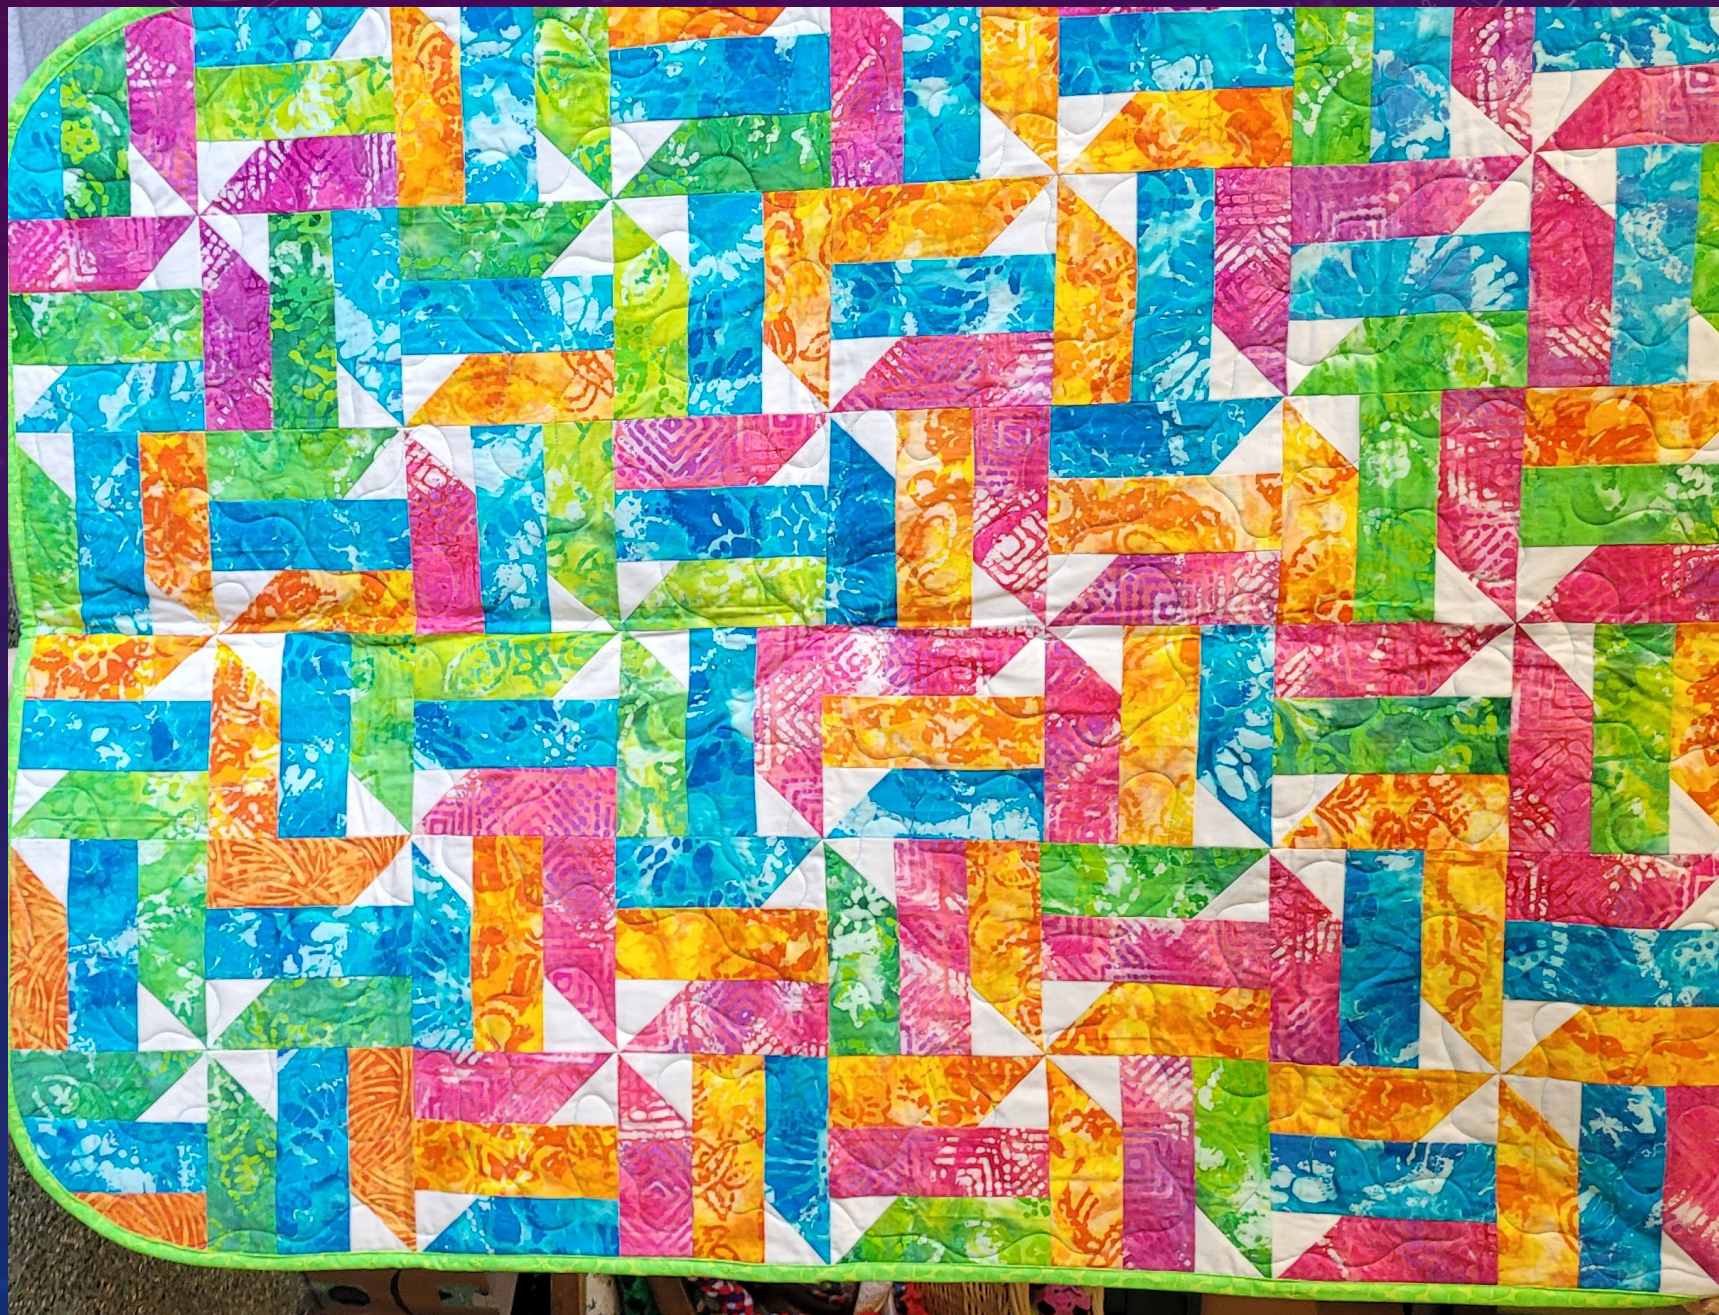

The background features a dark blue gradient with a starry space pattern. On the left side, there are several circular gauges or progress indicators. One large gauge has a scale from 140 to 260 in increments of 10. Other smaller gauges are scattered around, some with arrows indicating direction. The overall aesthetic is technical and futuristic.

#11

#12

#13

#14

#15

#16

#17

#18