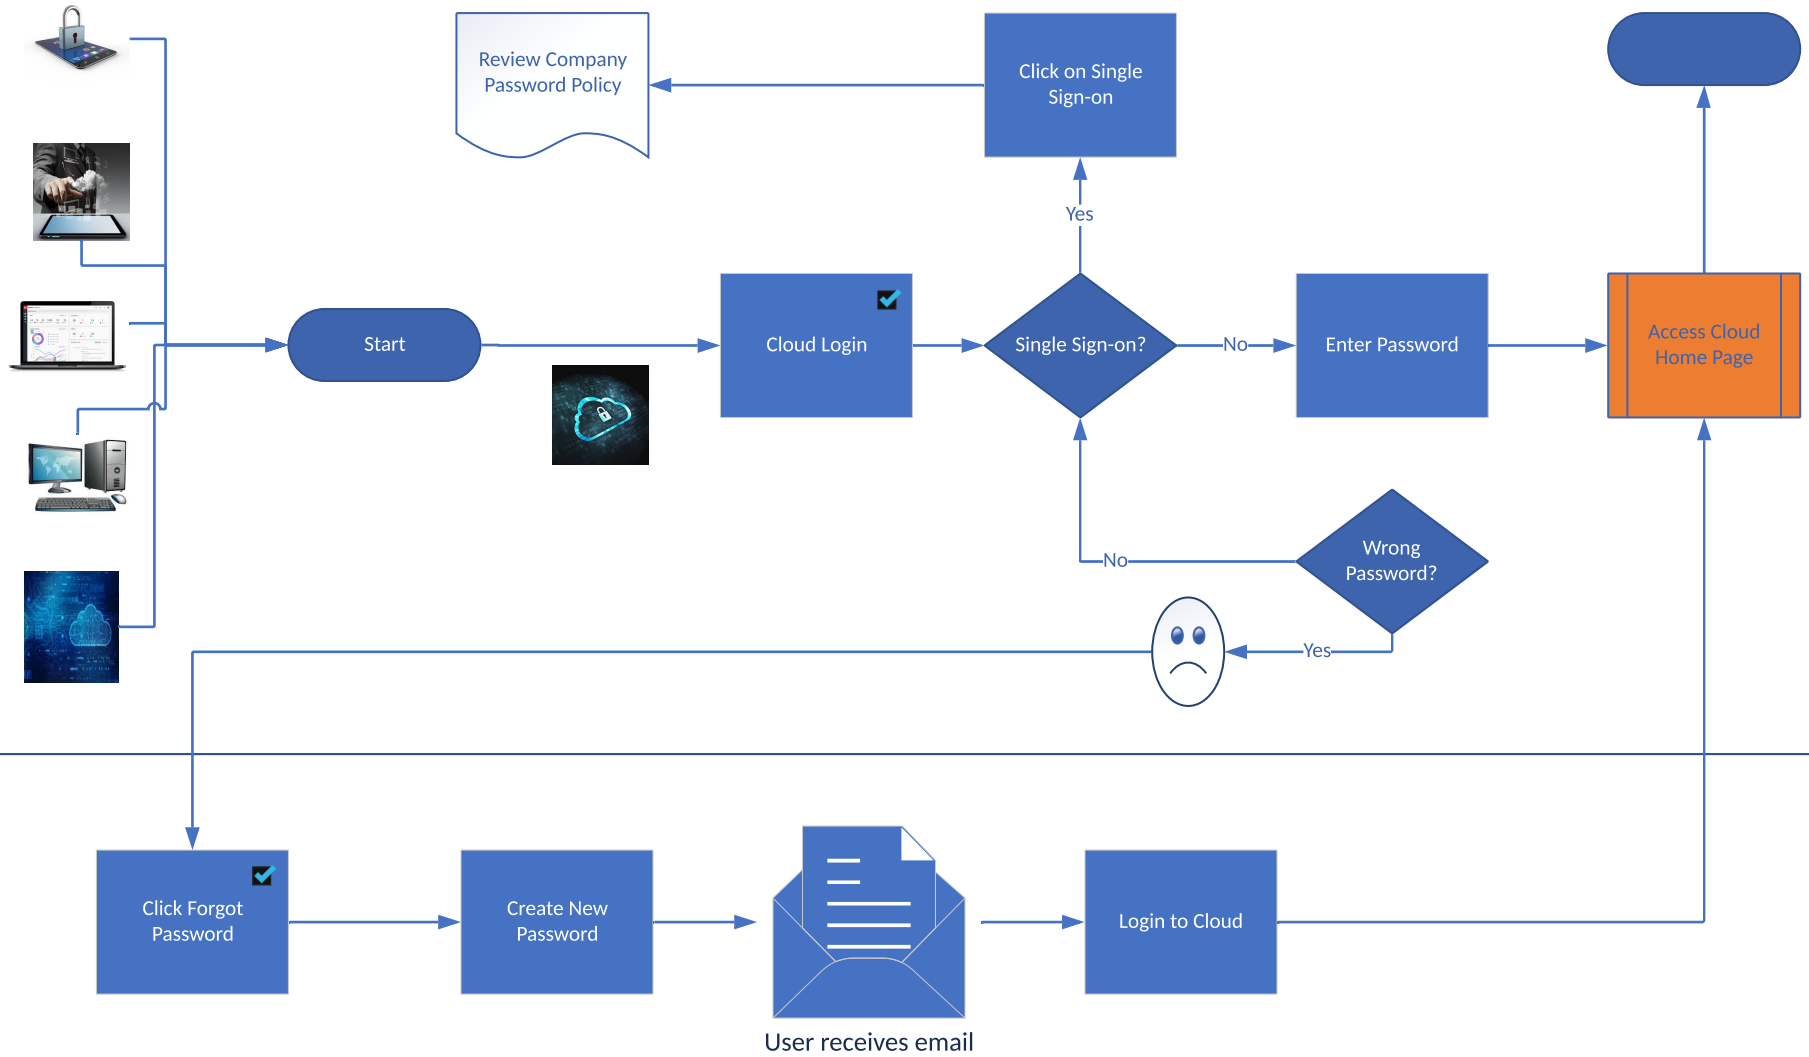

Cloud User - Login

Cloud User - Forgot Password

click Logo to buy Training Guide

Click on process with check mark to view linked pages

# Cloud Login page

The image shows the Oracle Cloud login page. It features a blue header with a white cloud icon in a circle on the left and the text "SIGN IN ORACLE APPLICATIONS CLOUD" on the right. Below the header, there are two input fields for "User ID" and "Password". A link for "Forgot Password" is located below the password field. A blue "Sign In" button is positioned below the "Forgot Password" link. At the bottom left, there is a language selection dropdown menu currently set to "English". The Oracle logo is in the bottom right corner, and a copyright notice is in the bottom left corner.