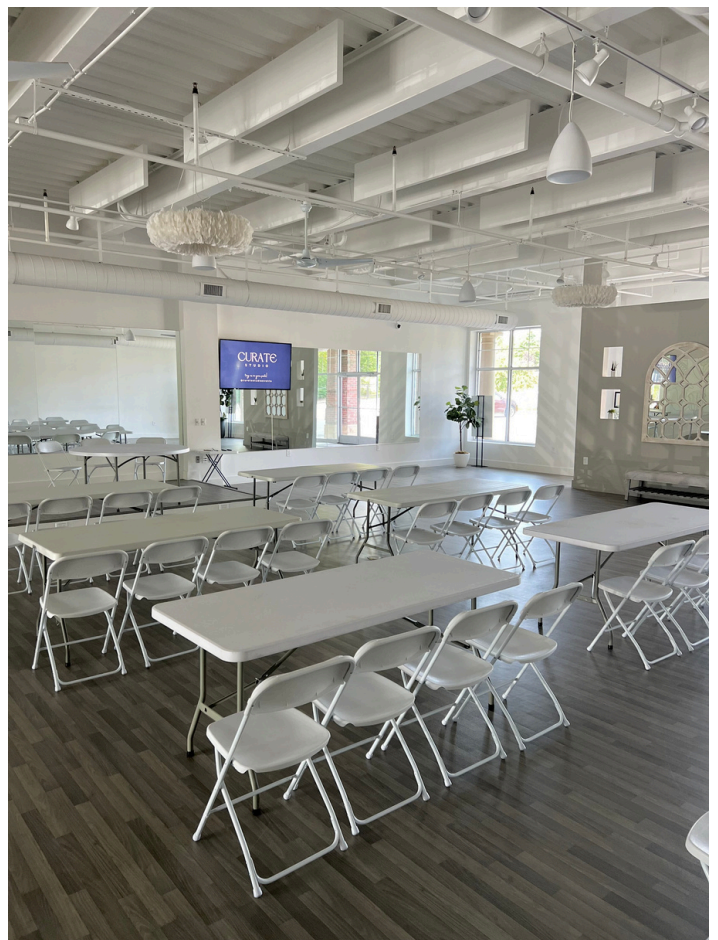

TABLE + CHAIR CONFIGURATIONS

CURATE STUDIO

CONFIG #1

CLASSROOM

WITH 6 6' RECTANGULAR TABLES
SEATS ~24

CONFIG #2 V-SHAPE

WITH 6 6' RECTANGULAR TABLES
SEATS ~24

CONFIG #3 HORSESHOE

WITH 6 6' RECTANGULAR TABLES
AND ROUND TABLES ON SIDE

CONFIG #4 THEATER

WITH 80 CHAIRS

CONFIG #5

BANQUET WITH 8 60" ROUND AND 80 CHAIRS

NO
DANCE FLOOR

WITH
DANCE FLOOR