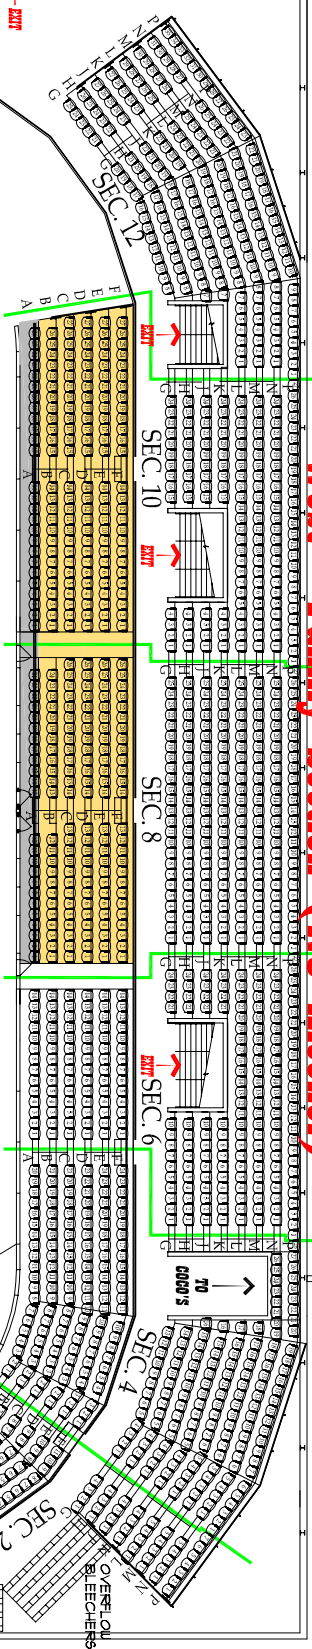

West - Family Section (NO Alcohol)