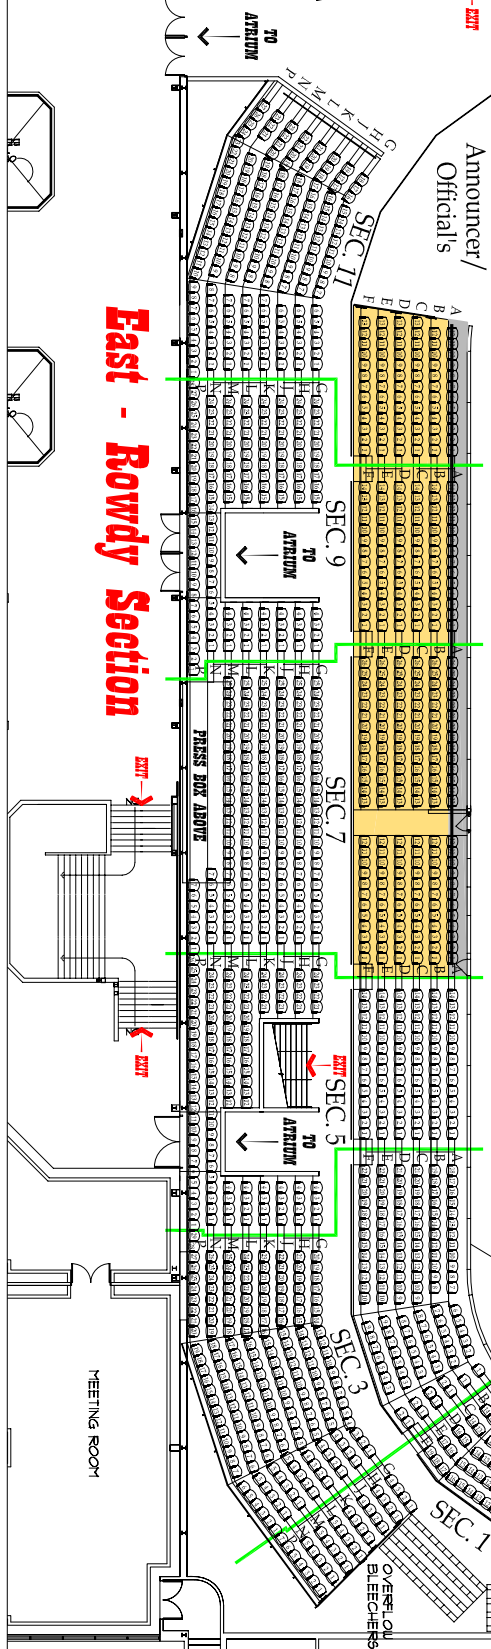

Timed Events

East - Rowdy Section