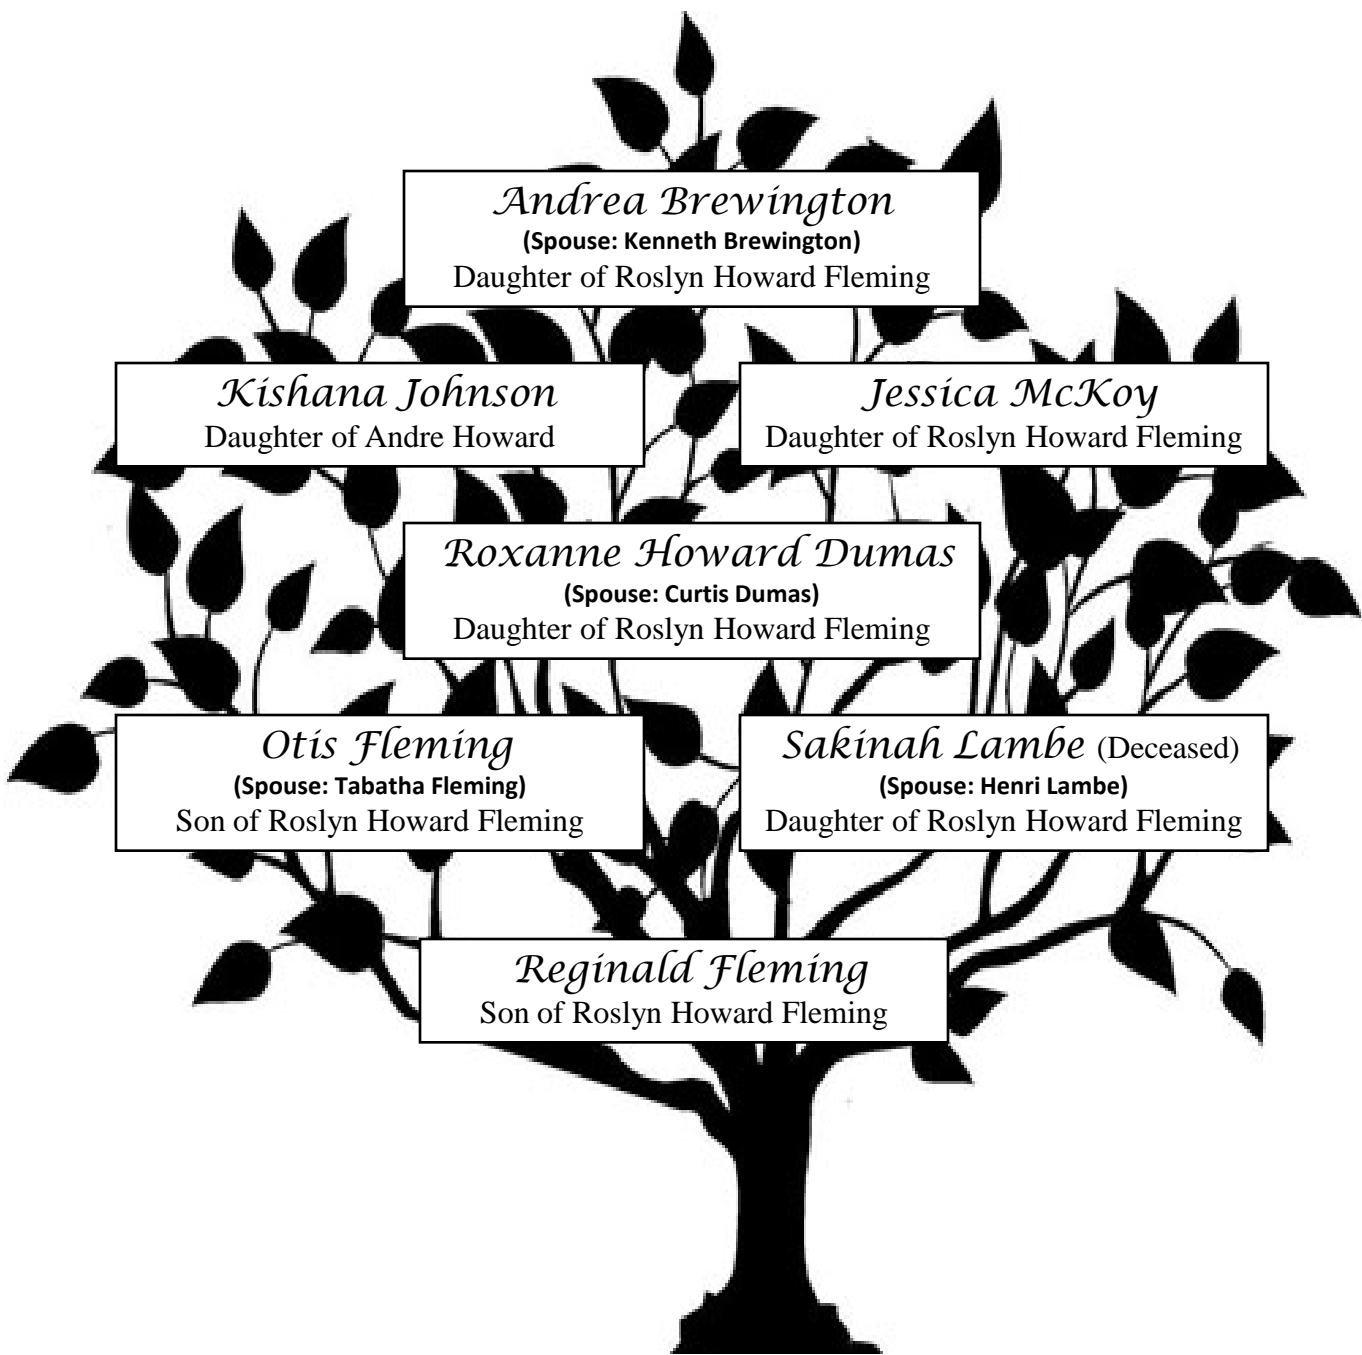

*Grandchildren
of
Maggie J. (McNeill) Howard and Willie Howard*

Andrea Brewington

(Spouse: Kenneth Brewington)

Daughter of Roslyn Howard Fleming

Kishana Johnson

Daughter of Andre Howard

Jessica McKoy

Daughter of Roslyn Howard Fleming

Roxanne Howard Dumas

(Spouse: Curtis Dumas)

Daughter of Roslyn Howard Fleming

Otis Fleming

(Spouse: Tabatha Fleming)

Son of Roslyn Howard Fleming

Sakinah Lambe (Deceased)

(Spouse: Henri Lambe)

Daughter of Roslyn Howard Fleming

Reginald Fleming

Son of Roslyn Howard Fleming