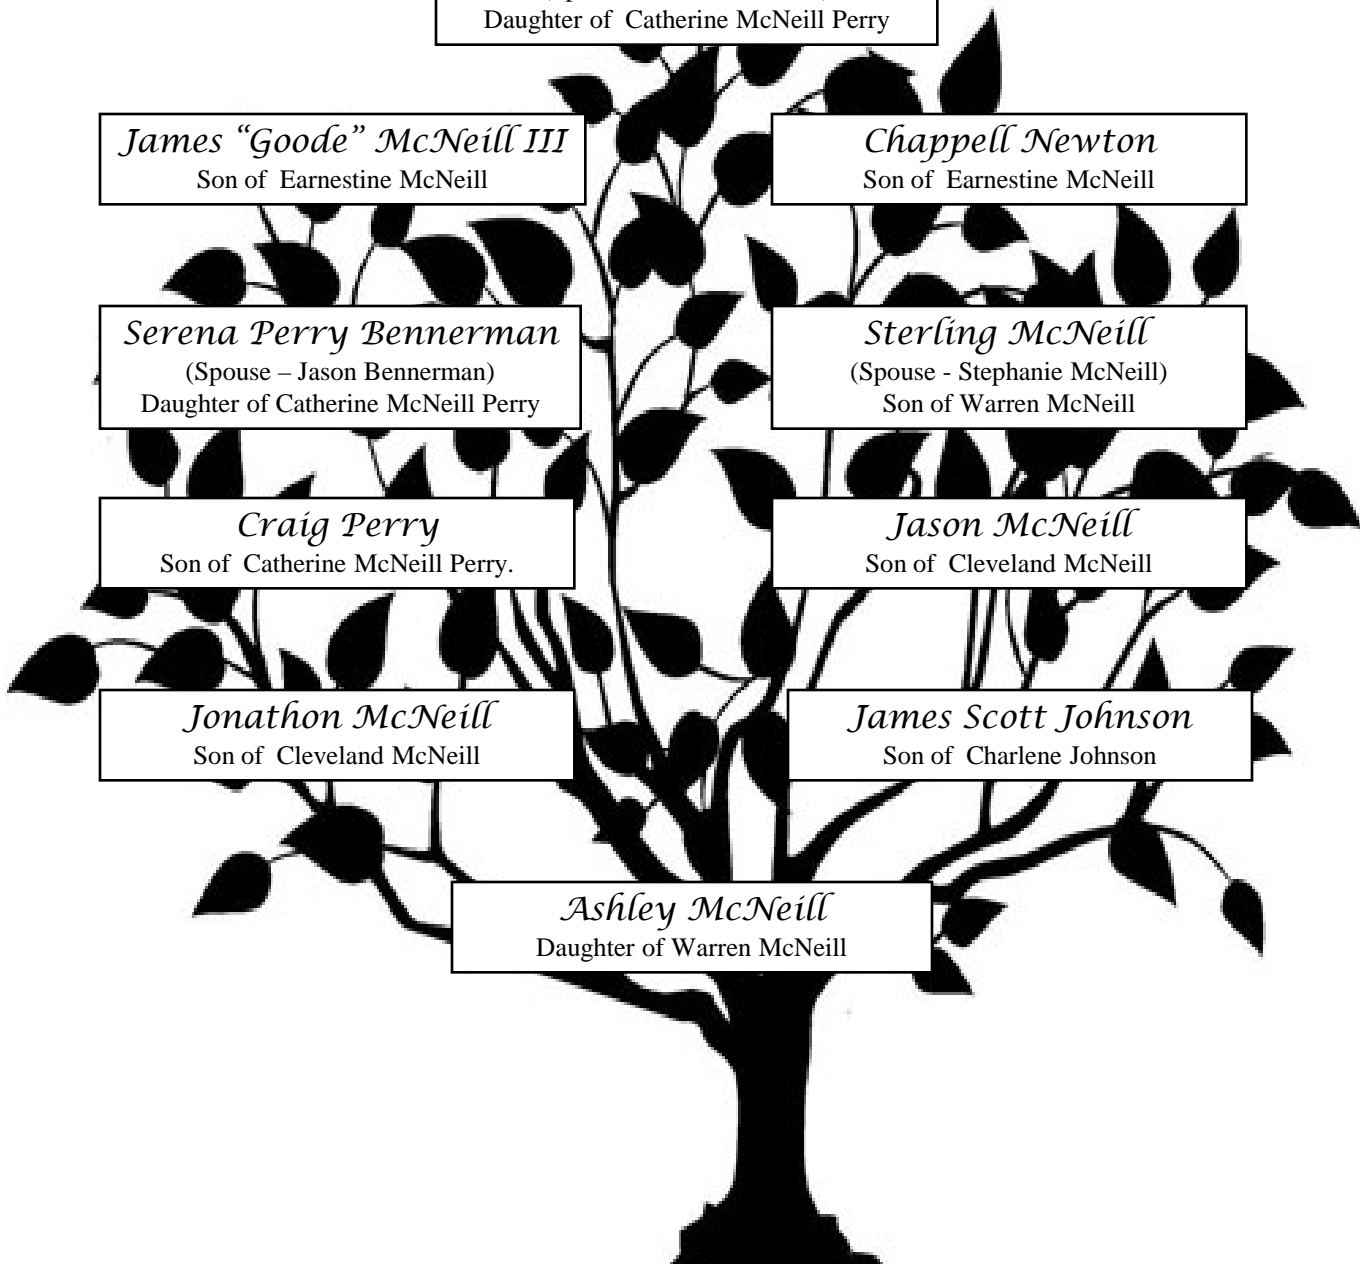

*Grandchildren
of
James Cleveland and Christine (Malloy) McNeill*

Nancy McNeill Collier
(Spouse – William Collier)
Daughter of Catherine McNeill Perry

James “Goode” McNeill III
Son of Earnestine McNeill

Chappell Newton
Son of Earnestine McNeill

Serena Perry Bennerman
(Spouse – Jason Bennerman)
Daughter of Catherine McNeill Perry

Sterling McNeill
(Spouse - Stephanie McNeill)
Son of Warren McNeill

Craig Perry
Son of Catherine McNeill Perry.

Jason McNeill
Son of Cleveland McNeill

Jonathon McNeill
Son of Cleveland McNeill

James Scott Johnson
Son of Charlene Johnson

Ashley McNeill
Daughter of Warren McNeill