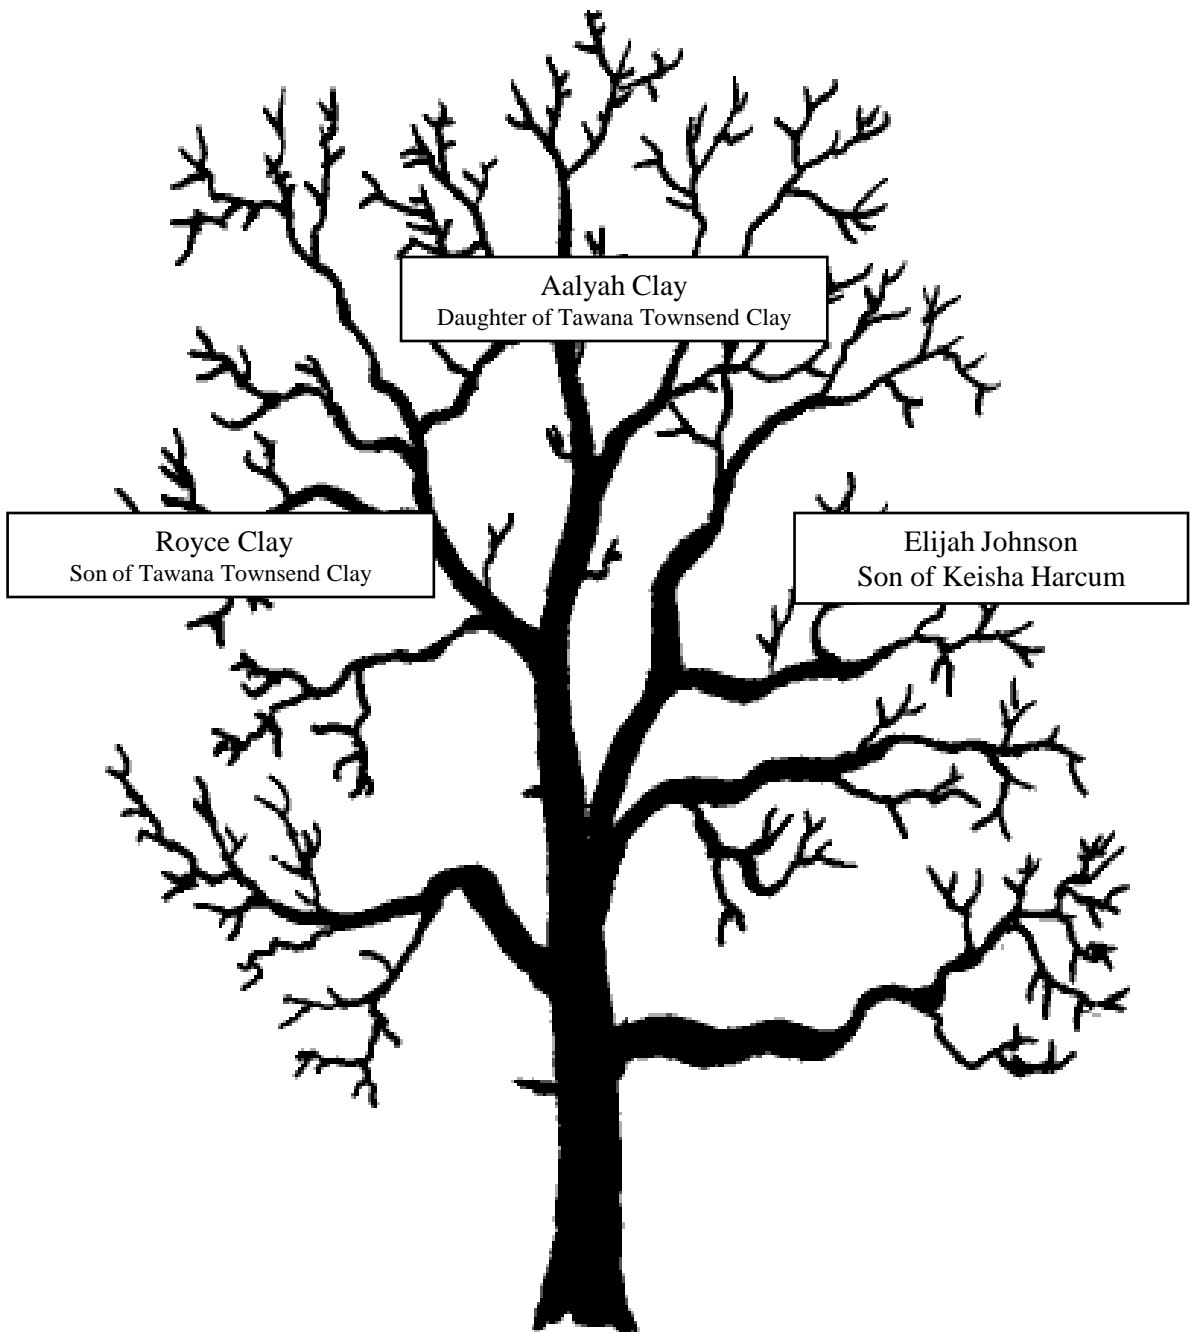

Great – Grandchildren Estella McNeill Taylor and Elijah Taylor

*Family Tree
of
Annie Bell (McNeill) Carelock and Erwin Carelock*

Children

Ervin Earl Carelock Jr.
(Spouse: Kathy Carelock – Deceased)
(Spouse: Cecelia Carelock)