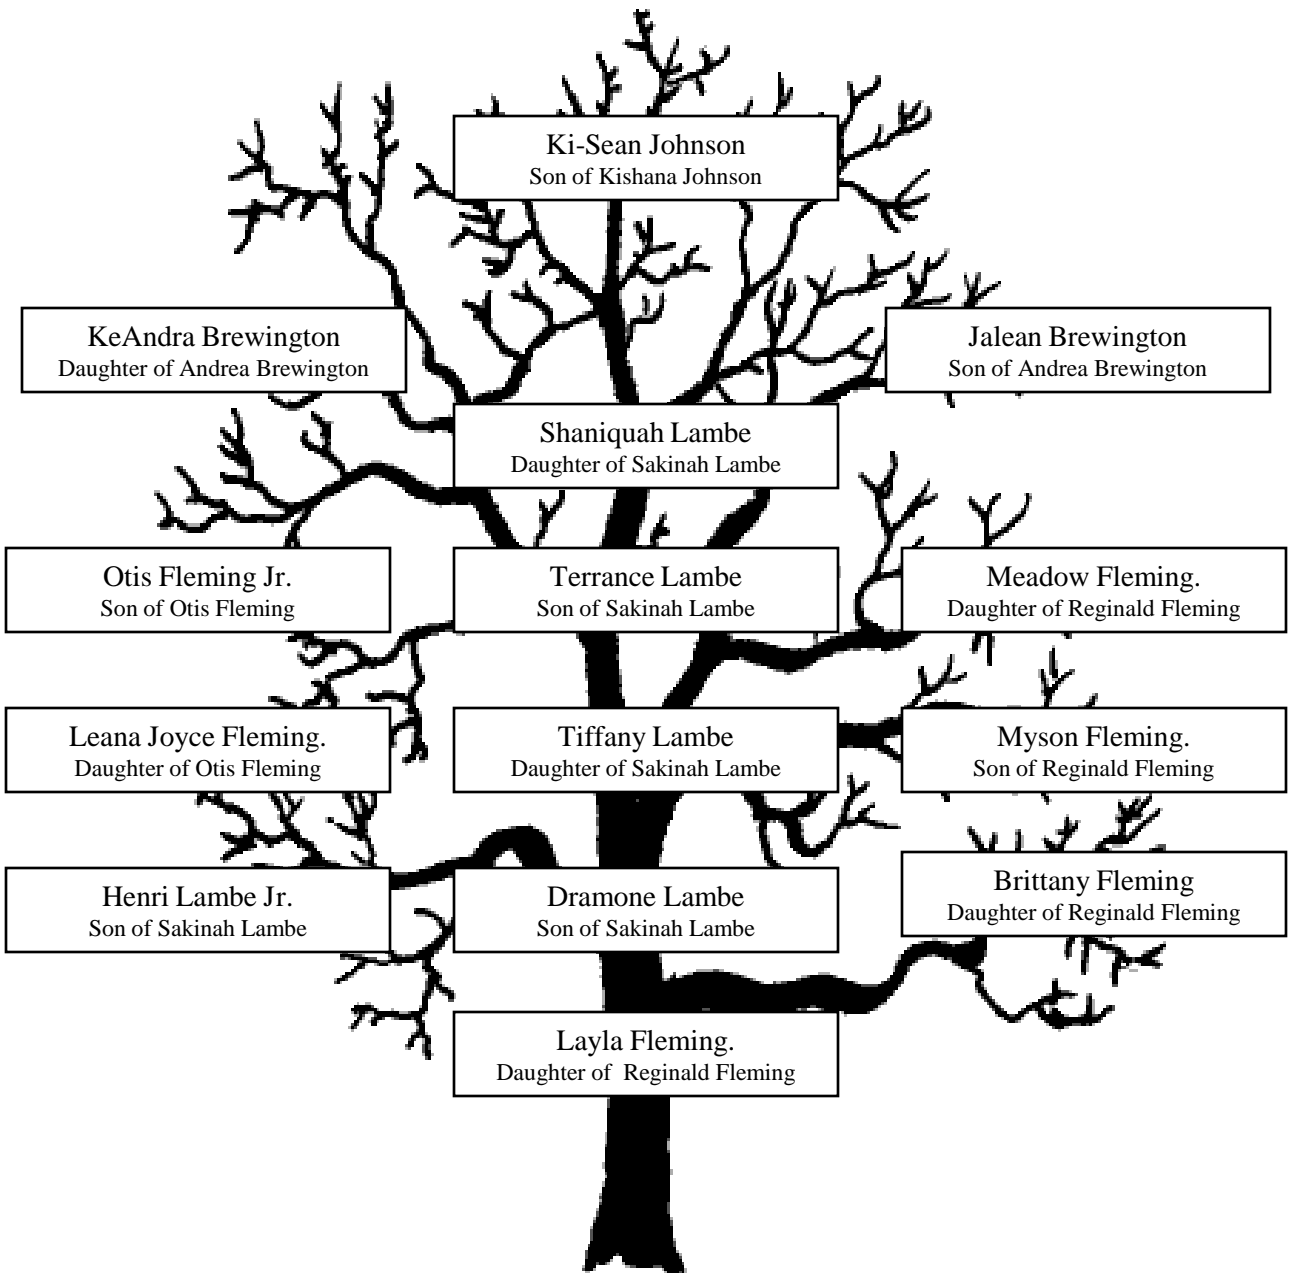

(Spouse: Tabatha Fleming)

Son of Roslyn Howard Fleming

Sakinah Lambe (Deceased)

(Spouse: Henri Lambe)

Daughter of Roslyn Howard Fleming

Reginald Fleming

Son of Roslyn Howard Fleming

Great – Grandchildren Of Maggie J. McNeill and Willie Howard