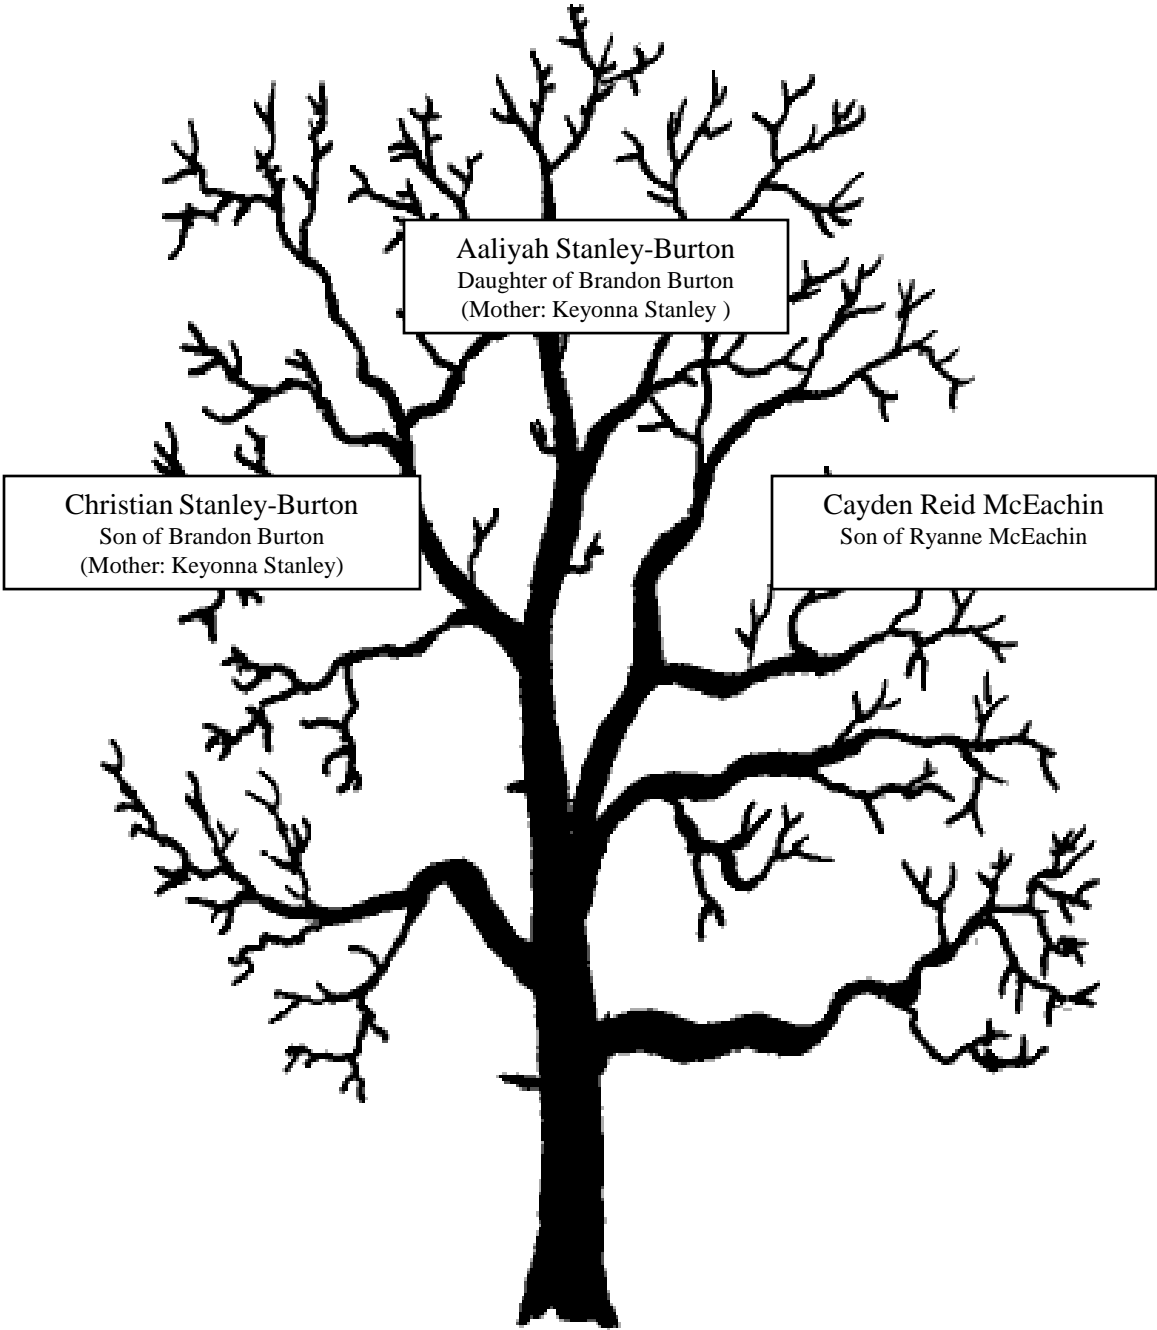

Great – Grandchildren Sarah Jane McNeill and John McEachin