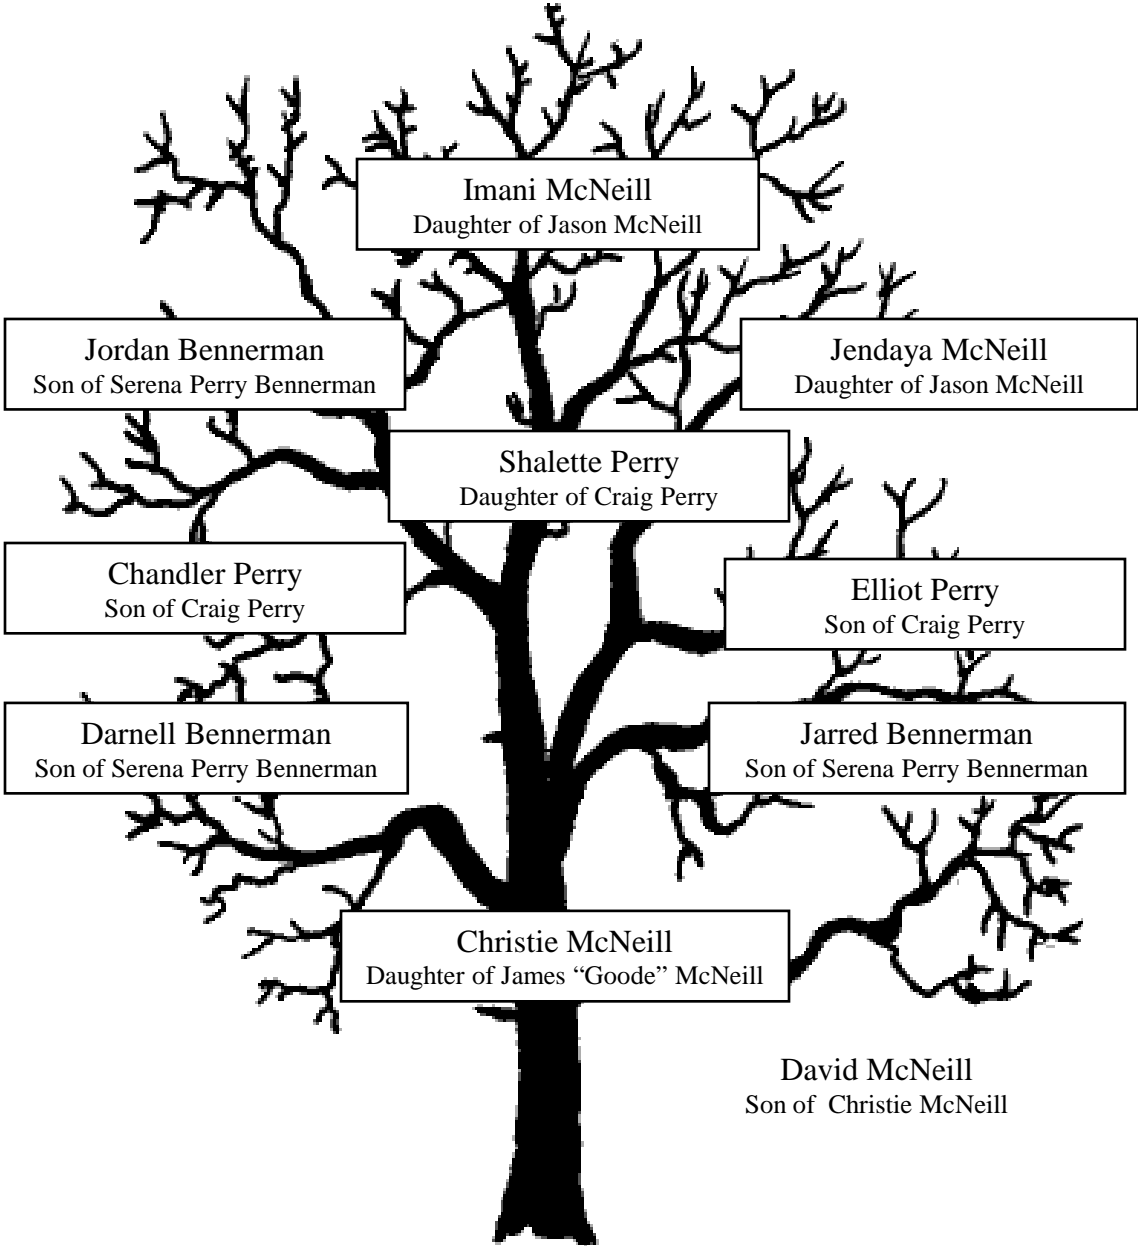

Great – Grandchildren of James Cleveland and Christine McNeill

Family Tree

of

Willie Bee McNeill Jr. and Gladys McNeill Everett
(Deceased - 1953)

Children

Donzella Everett

*Grandchildren
of
Willie Bee McNeill Jr. and Gladys McNeill Everett*