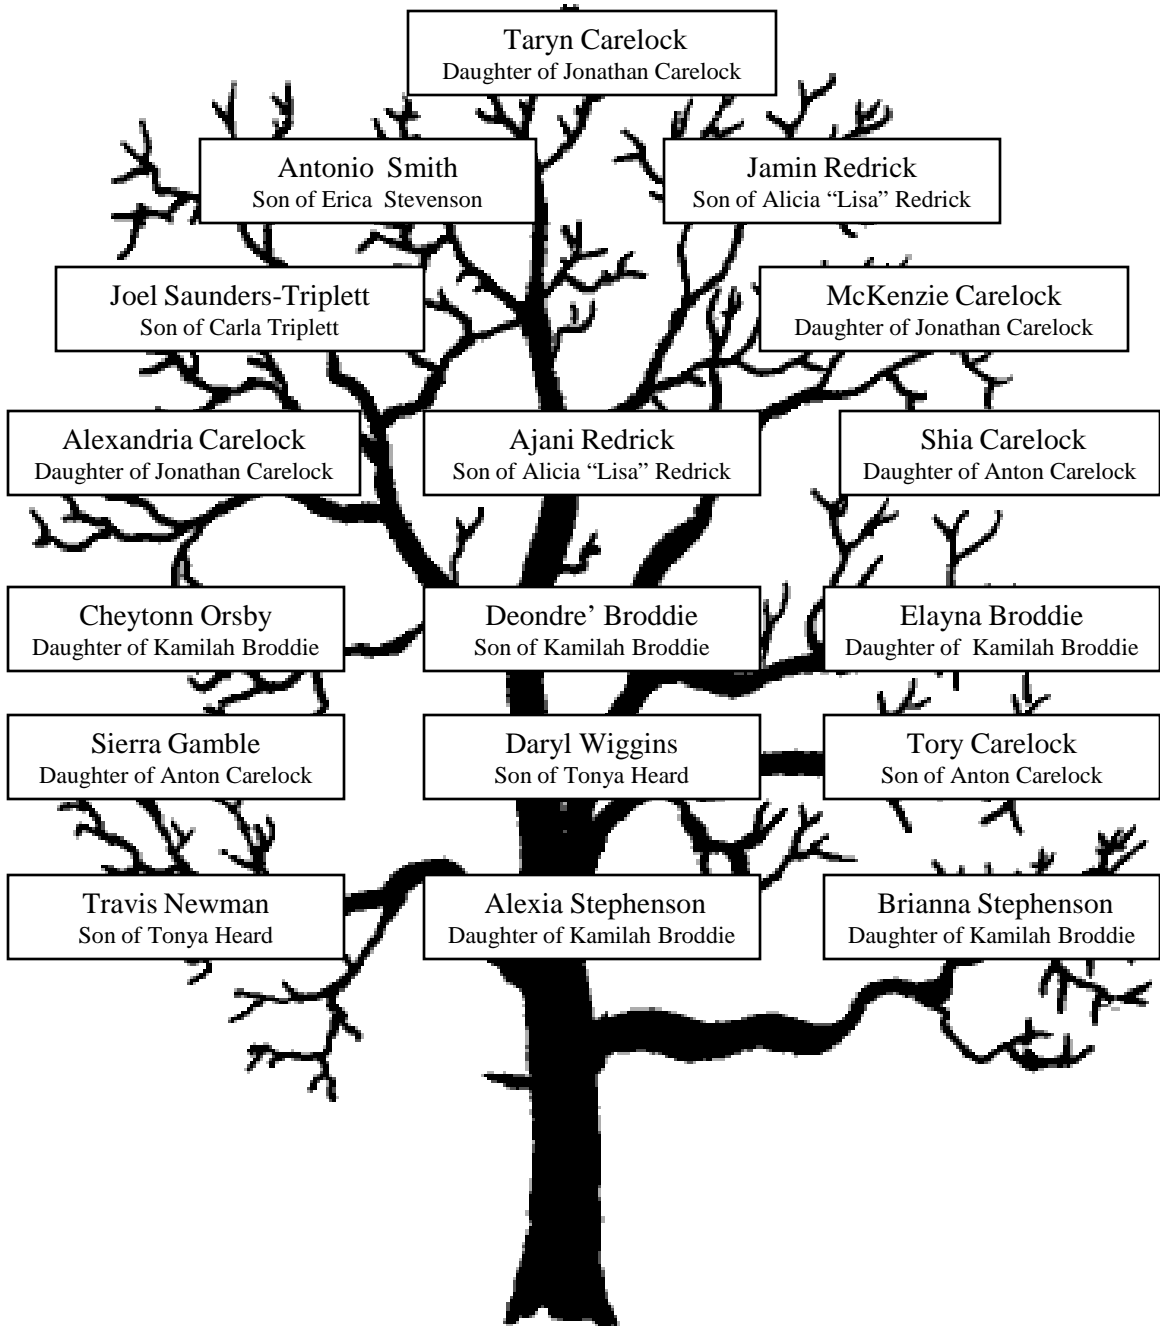

Great Grand-Children of Annie Bell McNeill and Erwin Carelock