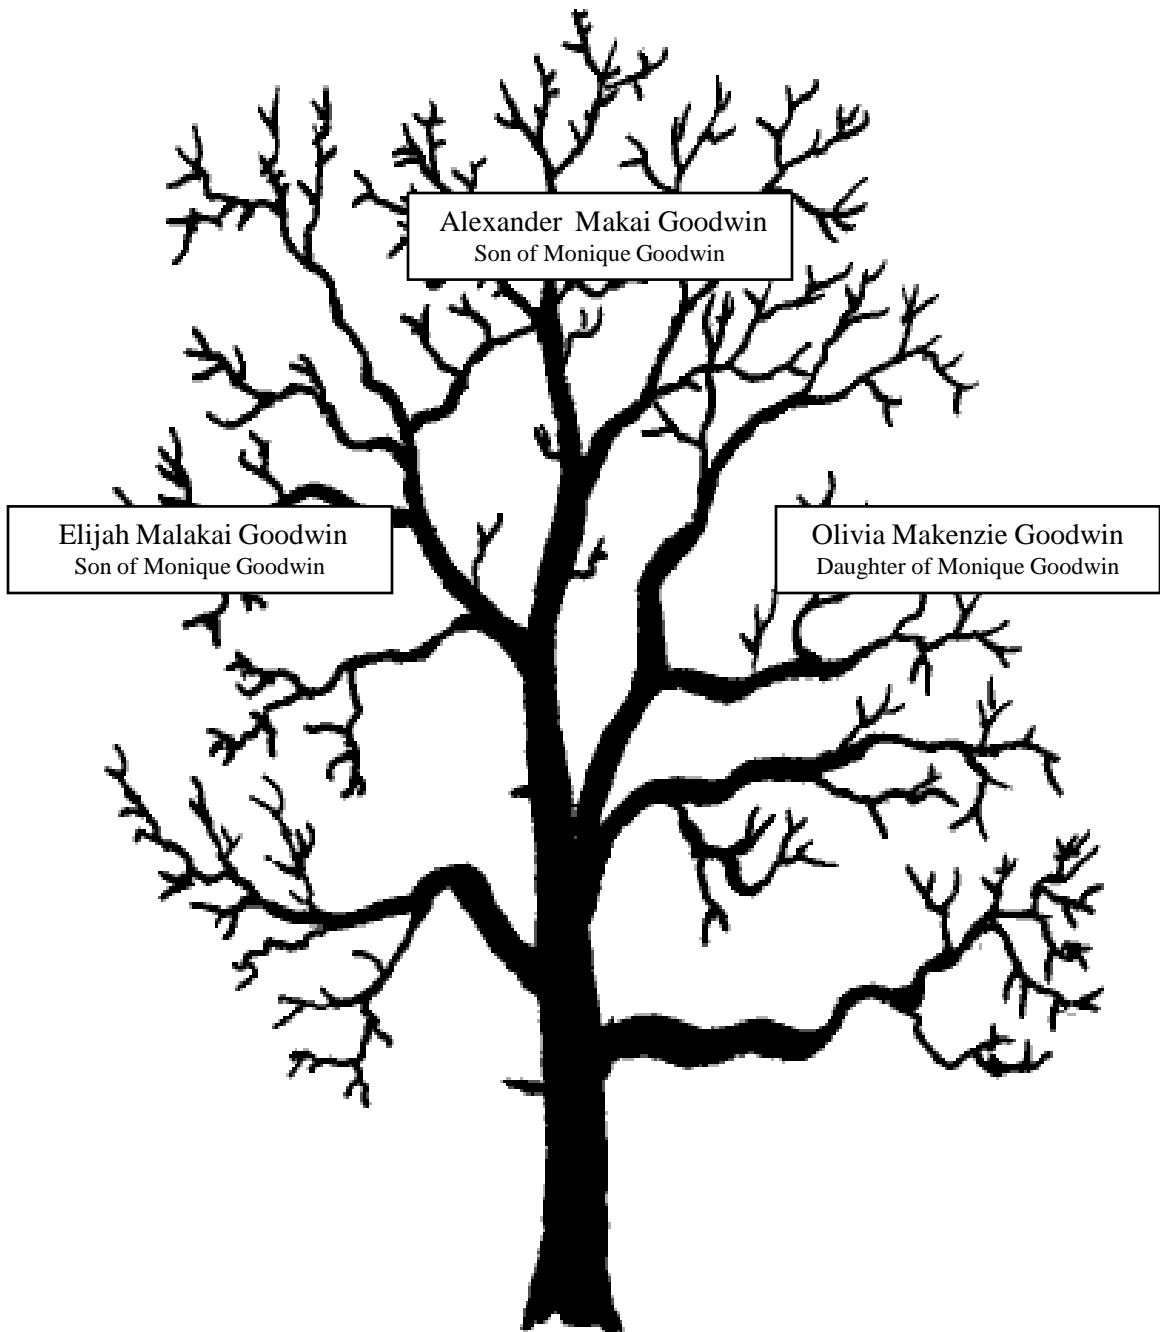

Victore James Smith
(Deceased)
Son of Barbara Jemison-Smith

Great – Grandchildren of Palmer Lee McNeill and Charles Jemison Sr.

*Family Tree
of
Estella (McNeill Taylor) and Elijah Taylor*

Children

Brenda Pryor
(Spouse: Eudy Pryor) - Deceased