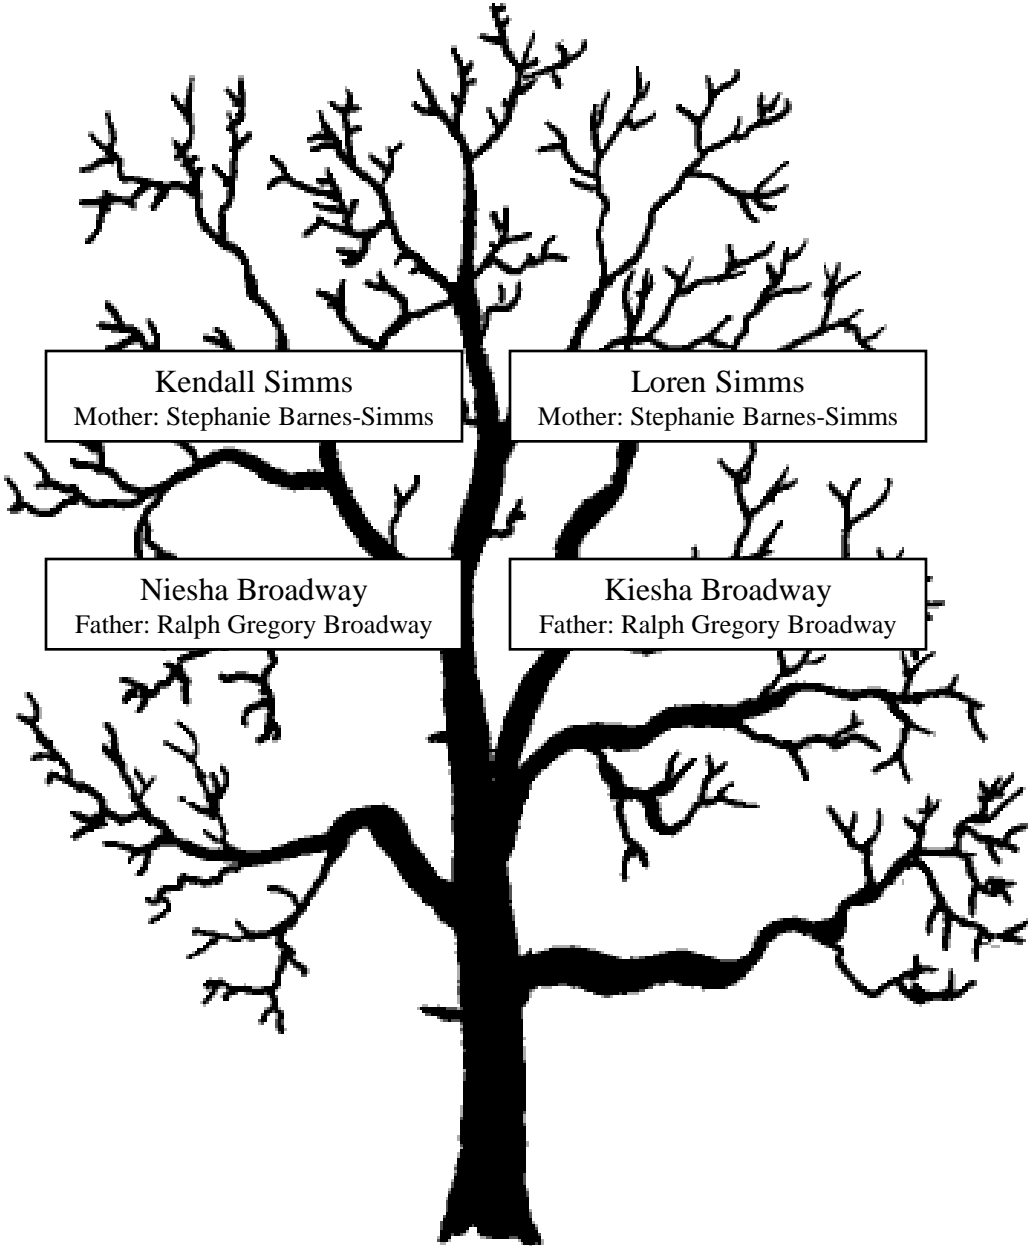

Mother: Lorna Brown

Evangeline Parker

Mother: Lorna Brown

Mary Brown Bey

Mother: Lorna Brown

Eric Parker

Mother: Lorna Brown

Fredrick Parker

Mother: Lorna Brown

Great – Grandchildren of Clara Broadway and James Broadway

Children of Jack and Lydia Manning Fairley

*Known Grandchildren of
Jack and Lydia Manning Fairley*

Rev. Donald Fairley
(Son of John Fairley)