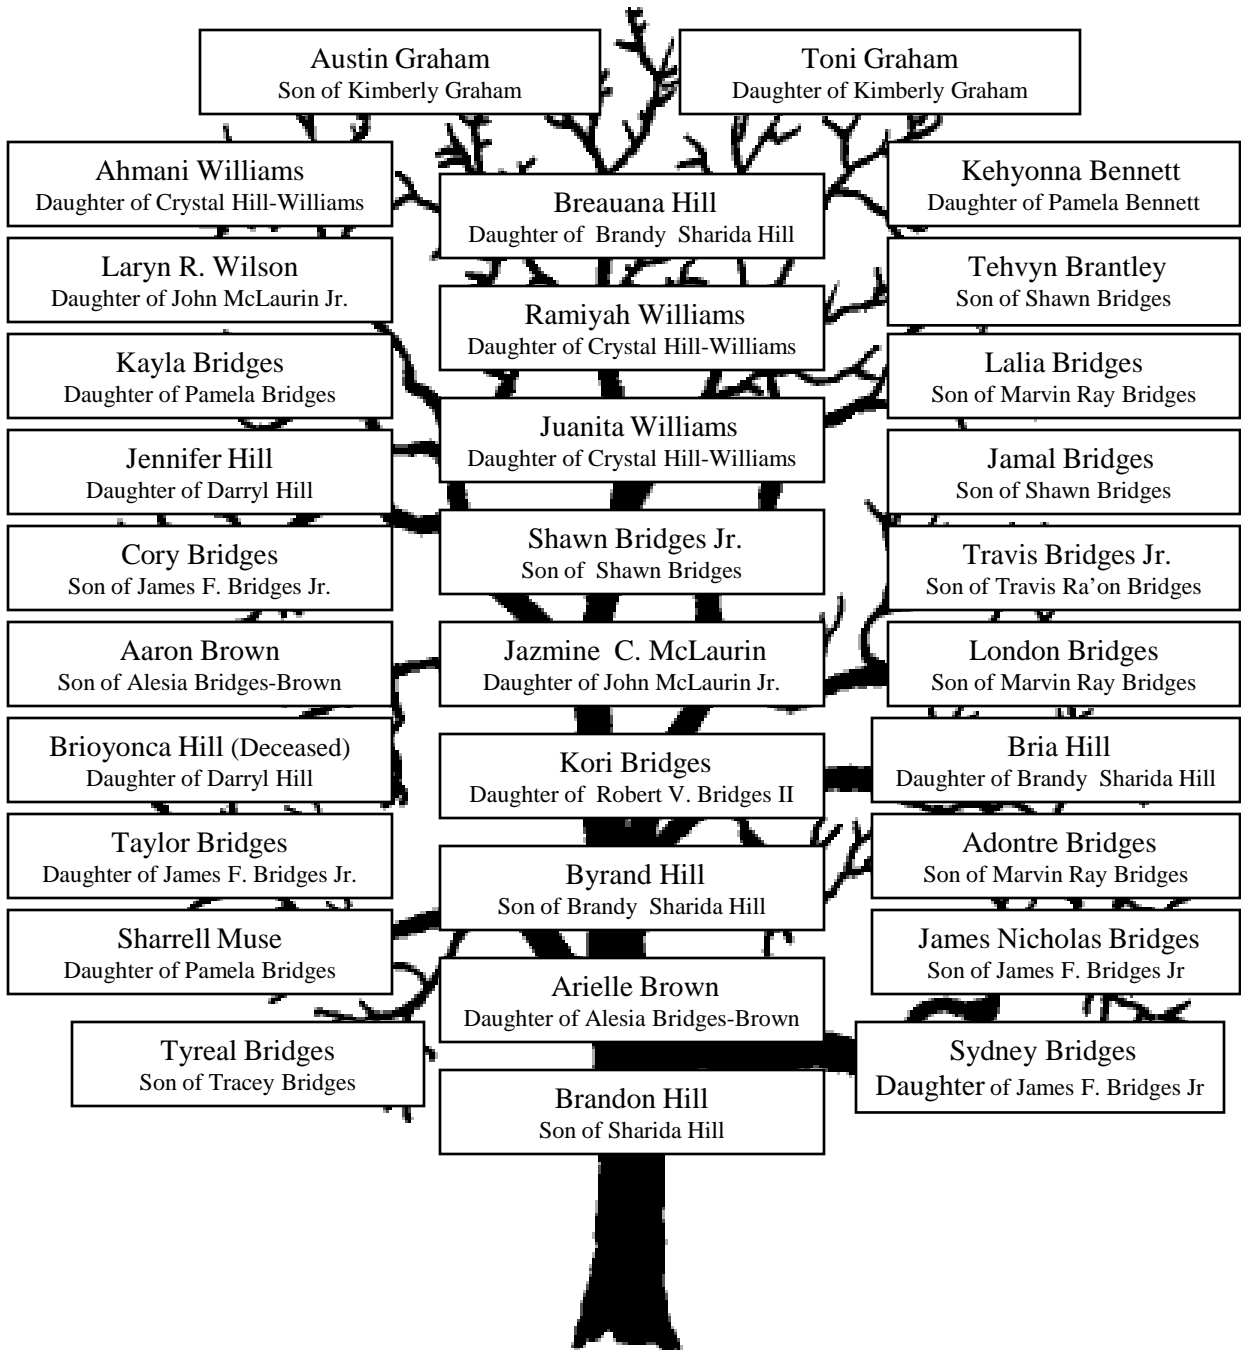

Adonis Raymond Bridges

Son of George Raymond. Bridges

Travis Ra'on s Bridges

Son of Robert V. Bridges Sr.

Great – Grandchildren of Mary Letha McNeill and James Bridges Sr.

Family Tree

of

Sarah Jane (McNeill) McEachin and John McEachin
(Deceased - 7/13/1999)