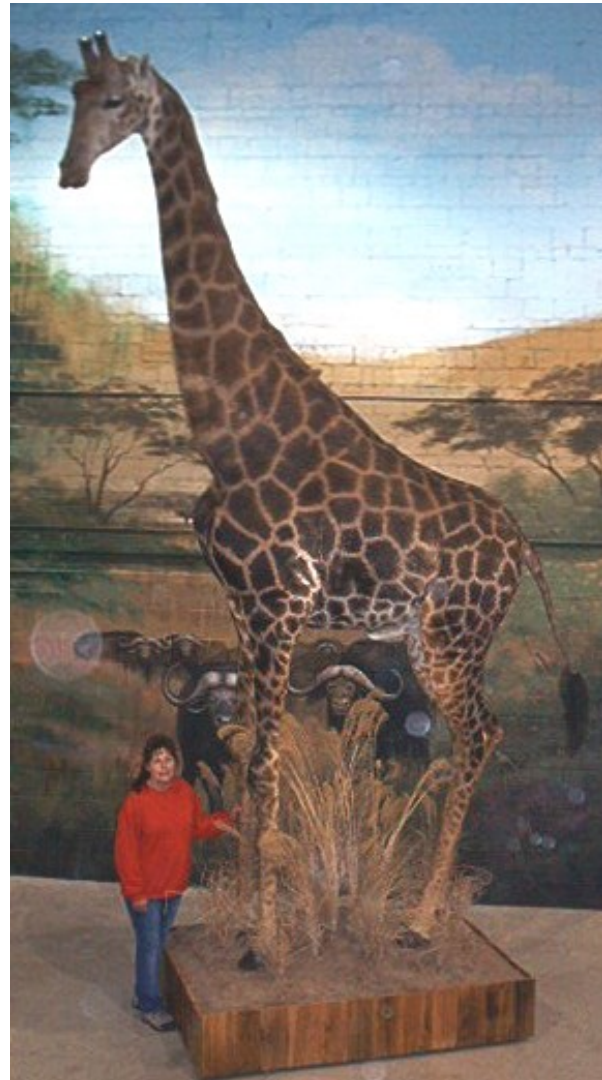

All large life size mounts are priced on time and materials, shop labor rate is $47.50 per hour. An average black bear on a habitat base will typically range from $1500.00 to $3500.00. Browns from $3100.00 to $5100.00

Open mouth is extra on all mounts unless noted with OM on price list. Fox $150.00, Coyote $175.00, Deer $175.00 to $200.00, Elk $250.00

A deposit is required before work is started. There will be a 1 ½% per month service charge on any mount not picked up within 30 days of completion, unless other arrangements have been made.

African work is priced on an individual basis, with a labor rate of $53.00 per hour. A separate base price list is available. We are licensed to receive restricted import to make return of your overseas shipments easy.

Directions: I-75 to exit #145, this is S R 235. Go north ½ mile to stop sign at C R 313. Turn left on C R 313, S W to second house on left, ½ mile from intersection.