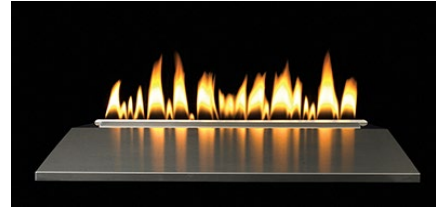

Loft Series Vent-Free/Vented Burner

- A Vent-Free/Vented Burner may be installed in a vented fireplace (with the flue damper blocked open) for use as a decorative appliance. A decorative appliance operates with an on/off switch or remote, and may not operate with a thermostat. For a VFIL burner in a vented application, replace the included Thermostat Remote with an on/off switch or remote. See owner's manual for complete instructions.
- Fits Vent-Free Deluxe Fireboxes