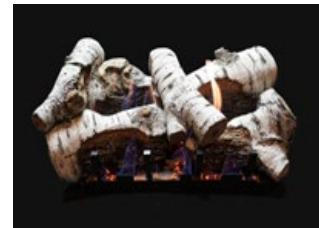

NEW for 2024

Available April 2024

NEW Fallen Timber - Burncrete®

Model	Pallet Qty	Description	Wt	List
LS18CT	30/pallet	Fallen Timber Log Set, 8-piece, 18-inch, Burncrete		\$ 529.00
LS24CT	20/pallet	Fallen Timber Log Set, 8-piece, 24-inch, Burncrete		\$ 559.00
LS30CT	20/pallet	Fallen Timber Log Set, 8-piece, 30-inch, Burncrete		\$ 599.00

Available March 2024

NEW Super Birch - Burncrete®

Model	Pallet Qty	Description	Wt	List
LS18CBS	30/pallet	Super Birch Log Set, 6-piece, 18-inch, Burncrete		\$ 404.00
LS24CBS	20/pallet	Super Birch Log Set, 6-piece, 24-inch, Burncrete		\$ 474.00
LS30CBS	20/pallet	Super Birch Log Set, 6-piece, 30-inch, Burncrete		\$ 499.00