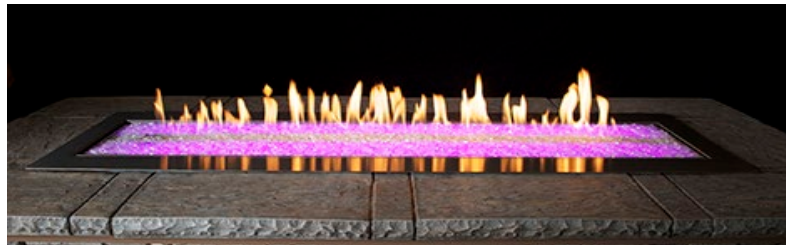

Carol Rose Coastal Collection Outdoor Fire Pit, Linear 60

For outdoor installation
 Available with Pre-Programmed-Color
 LED Lighting beneath burner
 Opening 13 11/16 x 58 7/8
 See manual before framing