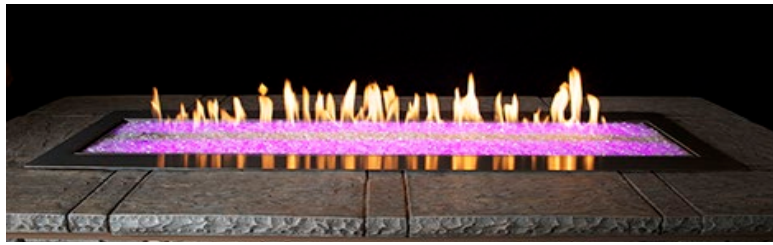

For outdoor installation
 Available with Pre-Programmed-Color
 LED Lighting beneath burner
 Opening 13 11/16 x 46 7/8
 See manual before framing

Includes:

- Manual Electronic Ignition with AA Battery
- 3-Stage Manually Variable Flame