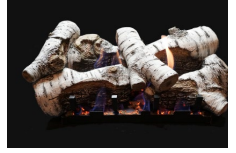

Log Sets for Slope Glaze Burners

Slope Glaze Burners Sold Separately

• Log/Burner to Minimum Firebox Dimensions, see manual

Requires:

• Slope Glaze Burner

Driftwood - Burncrete®

Model	Pallet Qty	Description	Wt	List
LS18CD	30/pallet	Log Set, 8-pc., 18-in., Burncrete, Driftwood	27	$ 324.00
LS24CD	20/pallet	Log Set, 10-pc., 24-in., Burncrete, Driftwood	33	$ 384.00
LS30CD	20/pallet	Log Set, 10-pc., 30-in., Burncrete, Driftwood	39	$ 419.00
SWLD		Driftwood Log Chunk (req. On/Off Switch)	1	$ 114.00

* SWLD replaces the charred log piece that conceals the ON/OFF switch for Millivolt burners

Birch - Burncrete®

Model	Pallet Qty	Description	Wt	List
LS18CB	30/pallet	Log Set, 6-pc., 18-in., Birch, Burncrete		$ 324.00
LS24CB	20/pallet	Log Set, 6-pc., 24-in., Birch, Burncrete		$ 394.00
LS30CB	20/pallet	Log Set, 6-pc., 30-in., Birch, Burncrete		$ 419.00

Stacked Wildwood - Refractory

Model	Pallet Qty	Description	Wt	List
LS18WRR	30/pallet	Log Set, 5-pc., 18-in., Refractory	35	$ 204.00
LS24WRR	30/pallet	Log Set, 5-pc., 24-in., Refractory	42	$ 244.00
LS30WRR	30/pallet	Log Set, 5-pc., 30-in., Refractory	51	$ 269.00

Super Stacked Wildwood - Refractory

Model	Pallet Qty	Description	Wt	List
LS18WRS	30/pallet	Log Set, 7-pc., 18-in., Refractory	39	$ 304.00
LS24WRS	30/pallet	Log Set, 7-pc., 24-in., Refractory	52	$ 359.00
LS30WRS	30/pallet	Log Set, 7-pc., 30-in., Refractory	57	$ 399.00