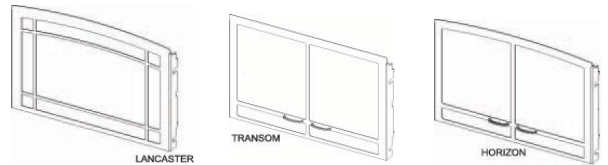

Fronts (Req Surround)

Model	Description	Wt	List
DVF20HBL	Front, Black, Lancaster	17	$ 359.00
DFD20DBL	Doors, Black, Transom (non-operable)	14	$ 439.00
DFD20HBL	Front, Horizon (non-operable doors), Black	14	$ 439.00
DVF20HBZ	Front, Bronze, Lancaster	17	$ 389.00

See images in back of section