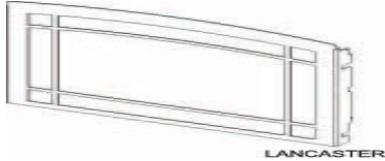

Fronts and Surrounds

Cast Iron Surround (Req SAK Adaptor)

Choose a surround that covers the fireplace opening. For a larger opening, use the SH1BL in conjunction with a surround.

The Cast Iron Surround does not accept decorative fronts. Use Shroud to cover a large fireplace opening.

Model	Description	Wt	List
SC356BL	Cast Iron (7x6), Black	86	$ 549.00
SAK28	Surround Adaptor, Req for Cast Iron Surround with Insert	3	$ 129.00

Steel Surrounds (Req) and Bottom Covers

Choose a surround that covers the fireplace opening. For a larger opening, use the SH1BL in conjunction with a surround.

Use Bottom Cover when the steel surround does not reach floor.

Model	Description	Wt	List
DS2863BL	Surround, Black (6x3x1) 40-in W x 28-in H	4.75	$ 249.00
DS2866BL	Surround, Black (6x6x1) 46-in W x 28-in H	5.5	$ 249.00
DS2896BL	Surround, Black (9x6x1) 46-in W x 31-in H	7	$ 274.00
DS2863BZ	Surround, Bronze (6x3x1) 40-in W x 28-in H	4.75	$ 259.00
DS2866BZ	Surround, Bronze (6x6x1) 40-in W x 28-in H	5.5	$ 274.00
DS2896BZ	Surround, Bronze (9x6x1) 40-in W x 28-in H	7	$ 289.00
CS3SIDED	Custom Surround, 3-Sided, Black	80	$ 859.00
CS4SIDED	Custom Surround, 4-Sided, Black	80	$ 909.00
SH1BL	Shroud, Black (48-in W x 35 3/4-in H, plus 2-in Bottom panel. Opening 36-in x 23 3/4-in)	11	$ 219.00
C283BL	Surround Bottom Cover for DS2863BL	3	$ 114.00
C286BL	Surround Bottom Cover for DS2866BL, DS2896BL	3	$ 129.00
C283BZ	Surround Bottom Cover for DS2863BZ	3	$ 129.00
C286BZ	Surround Bottom Cover for DS2866BZ, DS2896BZ	3	$ 144.00

Please refer to empireinsider.com for Custom Insert Surround Order Form and Product Table

LANCASTER

Fronts (Req Surround)