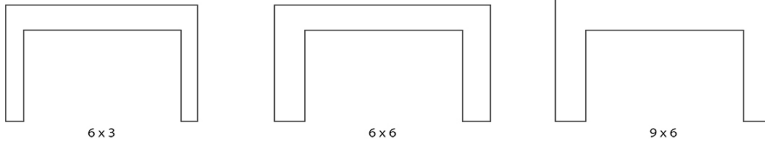

Cast Iron Surround

Cast Iron Surround (Req SAK Adaptor)

This insert Req a surround. Choose the traditional Cast Iron Surround or a Steel Surround below. The Cast Iron Surround does not accept a decorative front or bottom cover.

Model	Description	Wt	List
SC256BL	Cast Iron (7x6), Black	86	$ 449.00
SAK20	Surround Adaptor, Req for Cast Iron Surround with Insert	3	$ 129.00

Surrounds and Fronts

Steel Surrounds (Req) and Bottom Covers

Choose a surround that covers the fireplace opening. For a larger opening, use the SH1BL in conjunction with a surround. Use Bottom Cover when the steel surround does not reach floor.

Model	Description	Wt	List
DS2063BL	Surround, Black (6x3x1) 34-in W x 23-in H	3.75	$ 214.00
DS2066BL	Surround, Black (6x6x1) 40-in W x 23-in H	4	$ 239.00
DS2096BL	Surround, Black (9x6x1) 40-in W x 26-in H	5.5	$ 259.00
DS2063DBL	Surround, Deep, Black (6x3x2.2) 34-in W x 23-in H	4	$ 239.00
DS2066DBL	Surround, Deep, Black (6x6x2.2) 40-in W x 23-in H	4.5	$ 259.00
DS2096DBL	Surround, Deep, Black (9x6x2.2) 40-in W x 26-in H	6	$ 279.00
DS2063BZ	Surround, Bronze (6x3x1) 34-in W x 23-in H	3.75	$ 224.00
DS2066BZ	Surround, Bronze (6x6x1) 40-in W x 23-in H	4	$ 254.00
DS2096BZ	Surround, Bronze (9x6x1) 40-in W x 26-in H	5.5	$ 269.00
DS2063DBZ	Surround, Deep, Bronze (6x3x2.2) 34-in W x 23-in H	4	$ 269.00
DS2066DBZ	Surround, Deep, Bronze (6x6x2.2) 40-in W x 23-in H	4.5	$ 279.00
DS2096DBZ	Surround, Deep, Bronze (9x6x2.2) 40-in W x 26-in H	6	$ 289.00
CS3SIDED	Custom Surround, 3-Sided, Black	80	$ 859.00
CS4SIDED	Custom Surround, 4-Sided, Black	80	$ 909.00
SH1BL	Shroud, Black (48-in W x 35 3/4-in H, plus 2-in Bottom panel. Opening 36-in x 23 3/4-in)	11	$ 219.00
C203BL	Surround Bottom Cover for DS2063BL	3	$ 114.00
C206BL	Surround Bottom Cover for DS2066BL, DS2096BL	3	$ 114.00
C203DBL	Surround Bottom Cover for DS2063DBL	3	$ 114.00
C206DBL	Surround Bottom Cover for DS2066DBL, DS2096DBL	3	$ 114.00
C203BZ	Surround Bottom Cover for DS2063BZ	3	$ 129.00
C206BZ	Surround Bottom Cover for DS2066BZ, DS2096BZ	3	$ 129.00
C203DBZ	Surround Bottom Cover for DS2063DBZ	3	$ 129.00
C206DBZ	Surround Bottom Cover for DS2066DBZ, DS2096DBZ	3	$ 139.00

Deep Surround moves insert forward 1 1/2 inches.

Please refer to empireinsider.com for Custom Insert Surround Order Form and Product Table