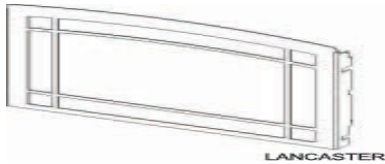

Steel Surrounds (Req) and Bottom Covers

Choose a surround that covers the fireplace opening. For a larger opening, use the SH1BL in conjunction with a surround.
Use Bottom Cover when the steel surround does not reach floor.

Model	Description	Wt	List
DS2663BL	Surround, Black (6x3x1) 37-in W x 26-in H	4	$ 234.00
DS2666BL	Surround, Black (6x6x1) 43-in W x 26-in H	5	$ 254.00
DS2696BL	Surround, Black (9x6x1) 43-in W x 29-in H	6.5	$ 264.00
DS2663BZ	Surround, Bronze (6x3x1) 37-in W x 26-in H	4	$ 254.00
DS2666BZ	Surround, Bronze (6x6x1) 43-in W x 26-in H	5	$ 264.00
DS2696BZ	Surround, Bronze (9x6x1) 43-in W x 29-in H	6.5	$ 274.00
CS3SIDED	Custom Surround, 3-Sided, Black	80	$ 859.00
CS4SIDED	Custom Surround, 4-Sided, Black	80	$ 909.00
SH1BL	Shroud, Black (48-in W x 35 3/4-in H, plus 2-in Bottom panel. Opening 36-in x 23 3/4-in)	11	$ 219.00
C263BL	Surround Bottom Cover for DS2663BL	3	$ 109.00
C266BL	Surround Bottom Cover for DS2666BL, DS2696BL	3	$ 114.00
C263BZ	Surround Bottom Cover for DS2663BZ	3	$ 124.00
C266BZ	Surround Bottom Cover for DS2666BZ, DS2696BZ	3	$ 129.00

Please refer to empireinsider.com for Custom Insert Surround Order Form and Product Table