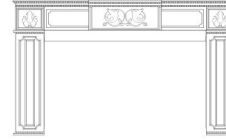

Cast Iron Surround

Cast Iron Surround (Req SAK Adaptor)

This insert Req a surround. Choose the traditional Cast Iron Surround or a Steel Surround below. The Cast Iron Surround does not accept a decorative front or bottom cover.

Model	Description	Wt	List
SC256BL	Cast Iron (7x6), Black	86	$ 449.00
SAK20	Surround Adaptor, Req for Cast Iron Surround with Insert	3	$ 129.00