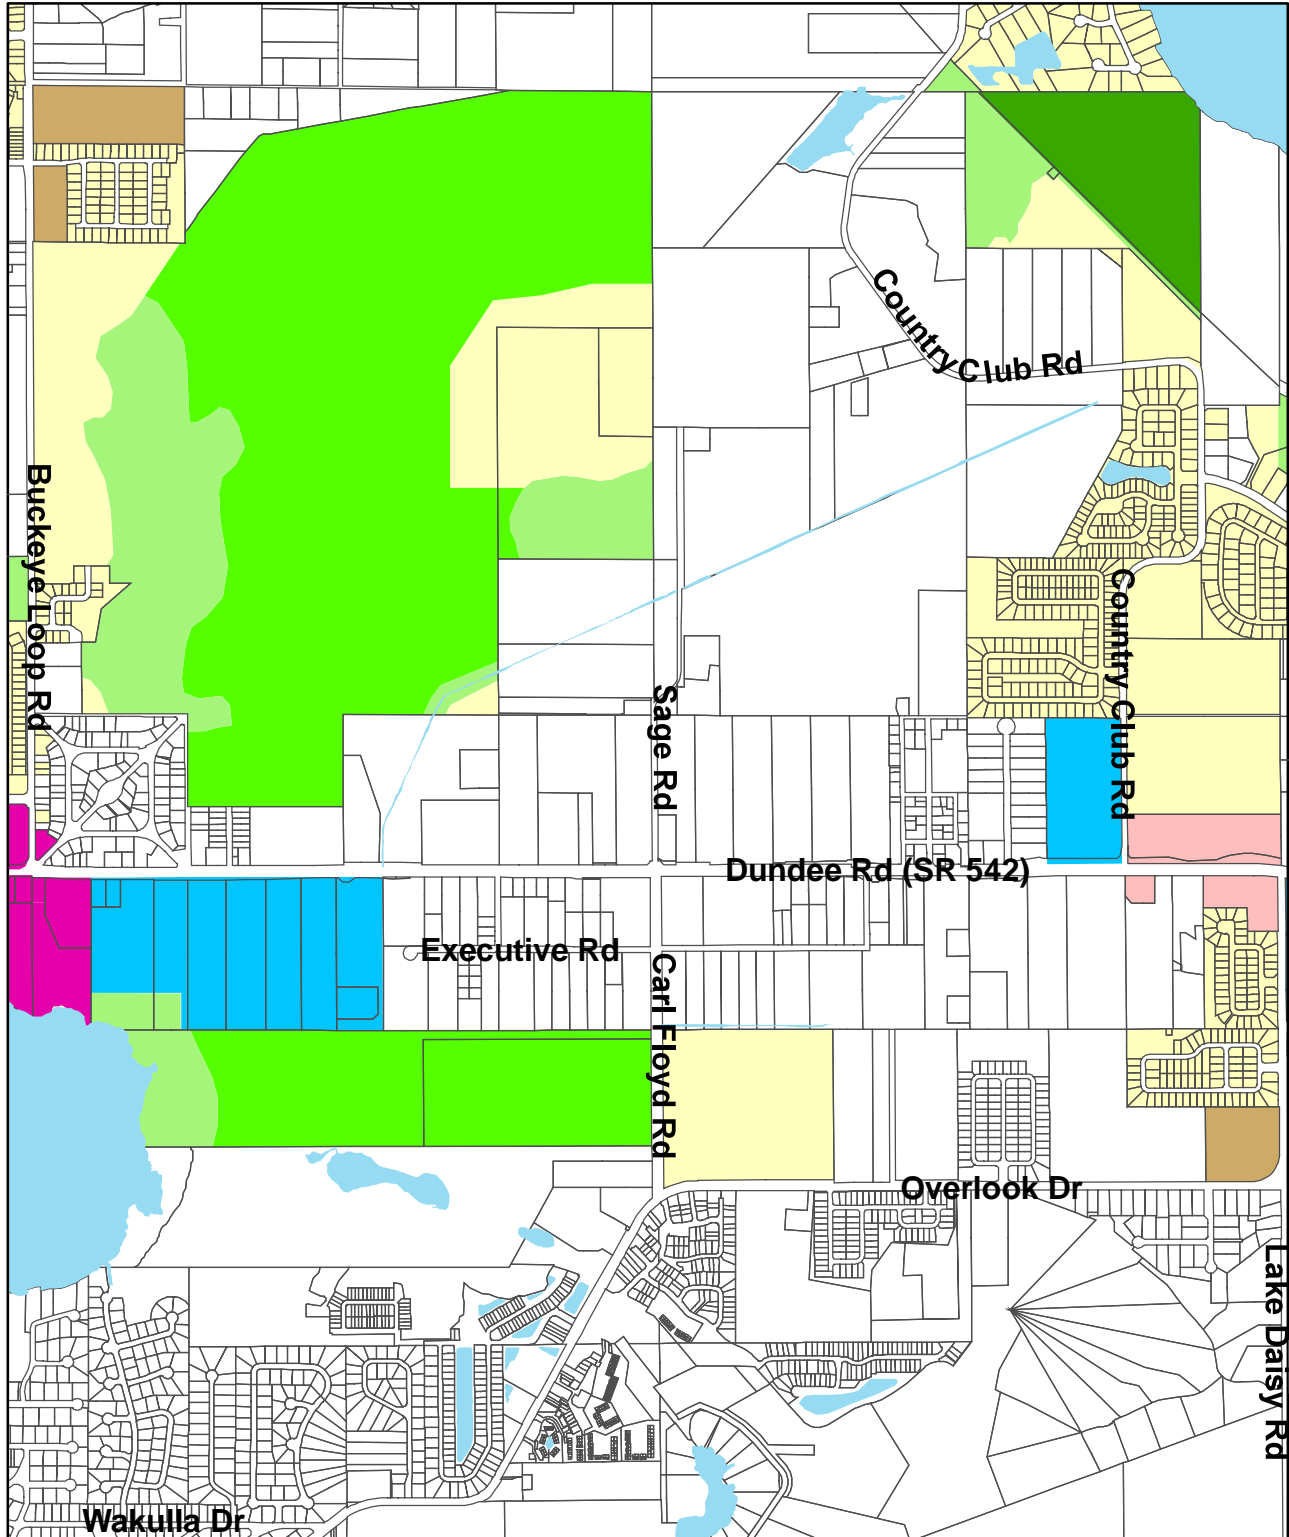

# 2025 Winter Haven Comprehensive Plan Future Land Use: Map 12

Dundee Road- Carl Floyd Road- Country Club Road Area

8/22/2011