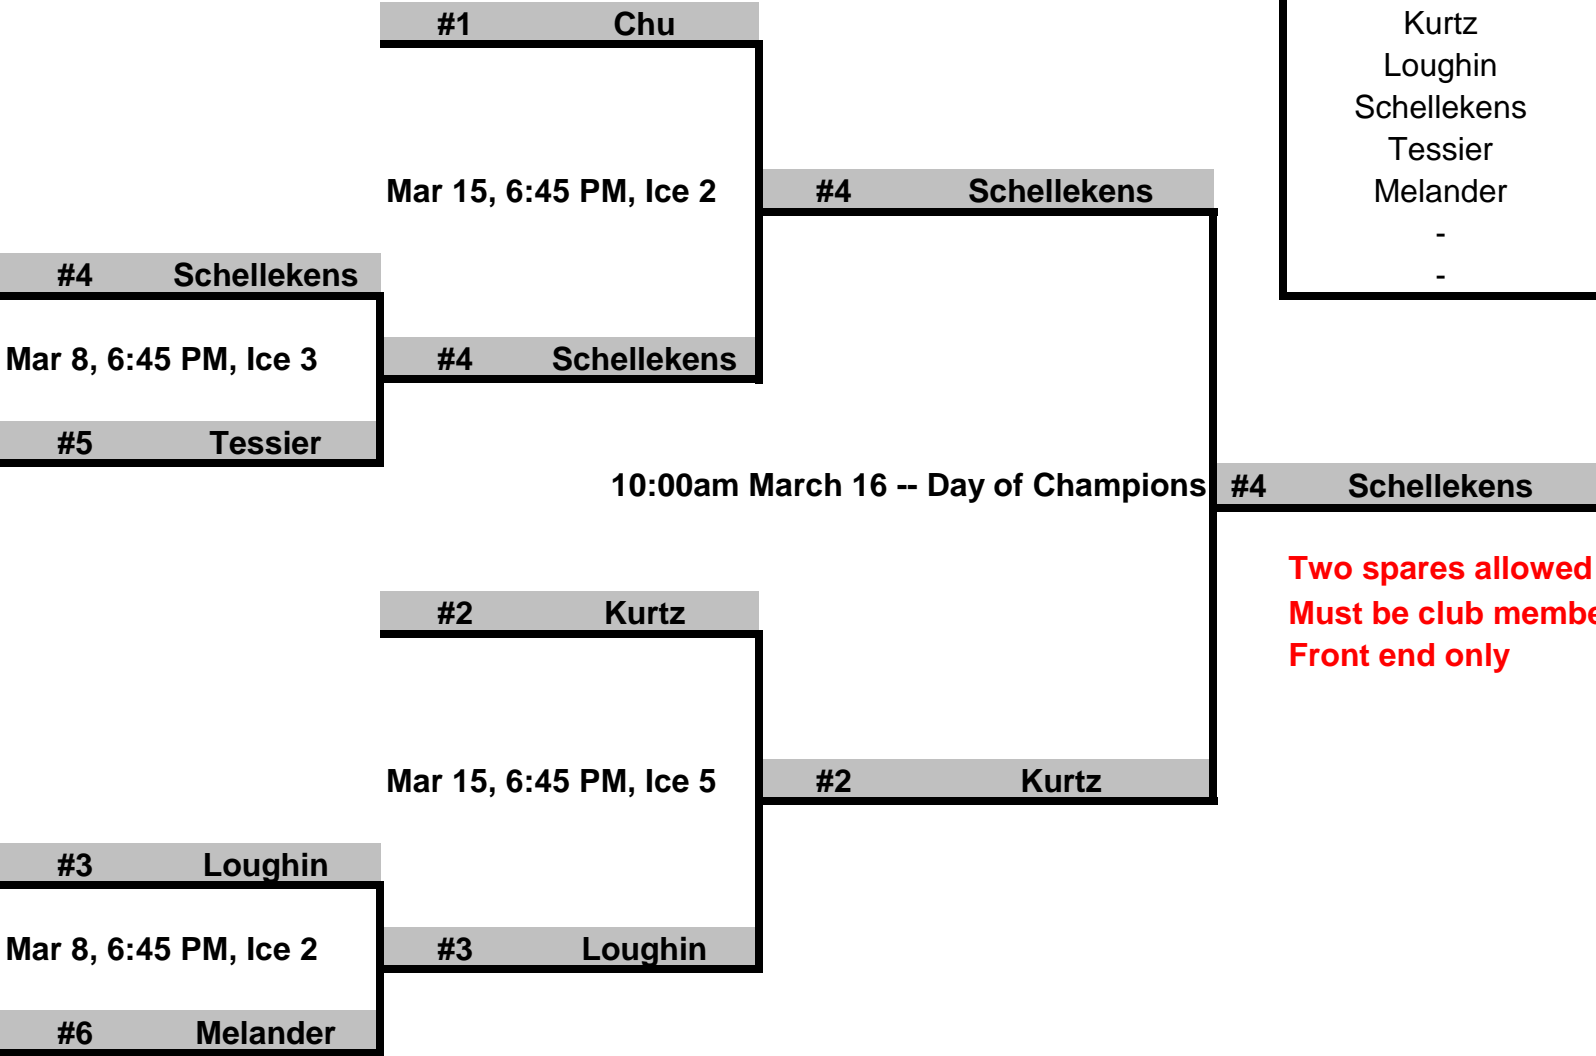

Friday Open		A Playoff
Team	#	Points
Silva	#1	77.500
Obayashi	#2	71.250
Chesworth	#3	67.500
Quan	#4	60.000
Turcotte	#5	57.000
Wheeler	#6	55.750
-	-	-
-	-	-

**Two spares allowed
Must be club member
Front end only**

Friday Open		B Playoff
Team	#	Points
Chu	#1	53.370
Kurtz	#2	51.375
Loughin	#3	50.250
Schellekens	#4	47.250
Tessier	#5	47.250
Melander	#6	44.125
-	-	-
-	-	-

**Two spares allowed
Must be club member
Front end only**