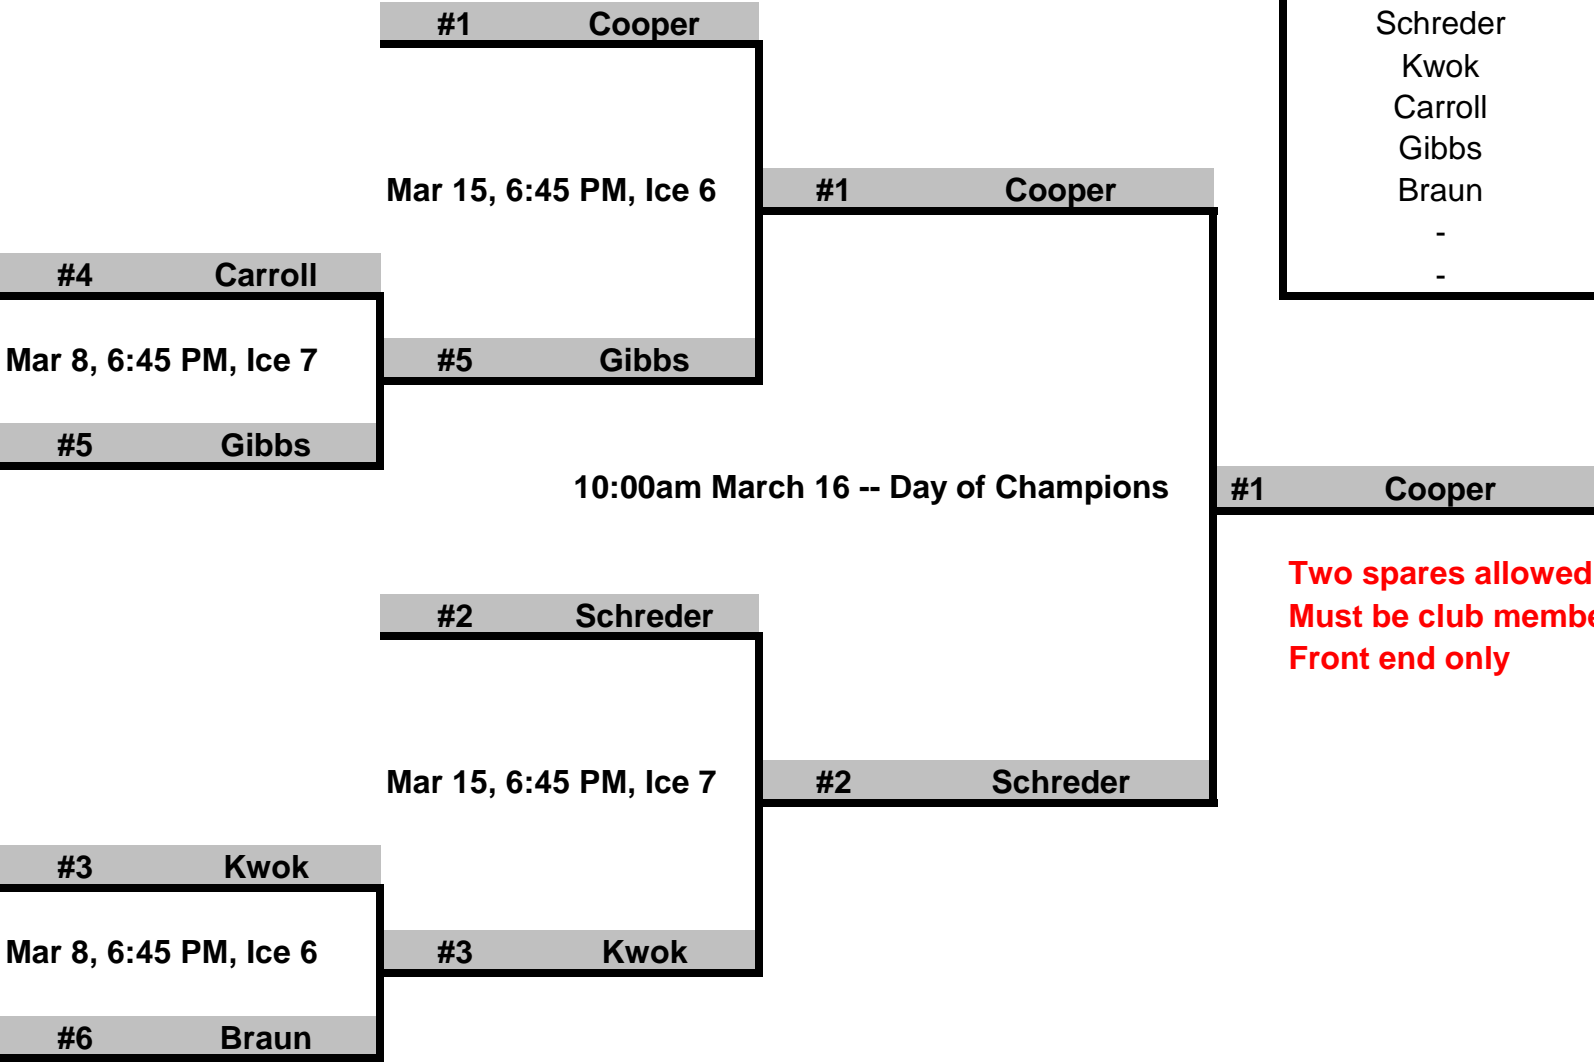

Friday Open		C Playoff
Team	#	Points
Cooper	#1	42.500
Schreder	#2	38.500
Kwok	#3	36.875
Carroll	#4	36.375
Gibbs	#5	34.000
Braun	#6	12.750
-	-	
-	-	

**Two spares allowed
Must be club member
Front end only**