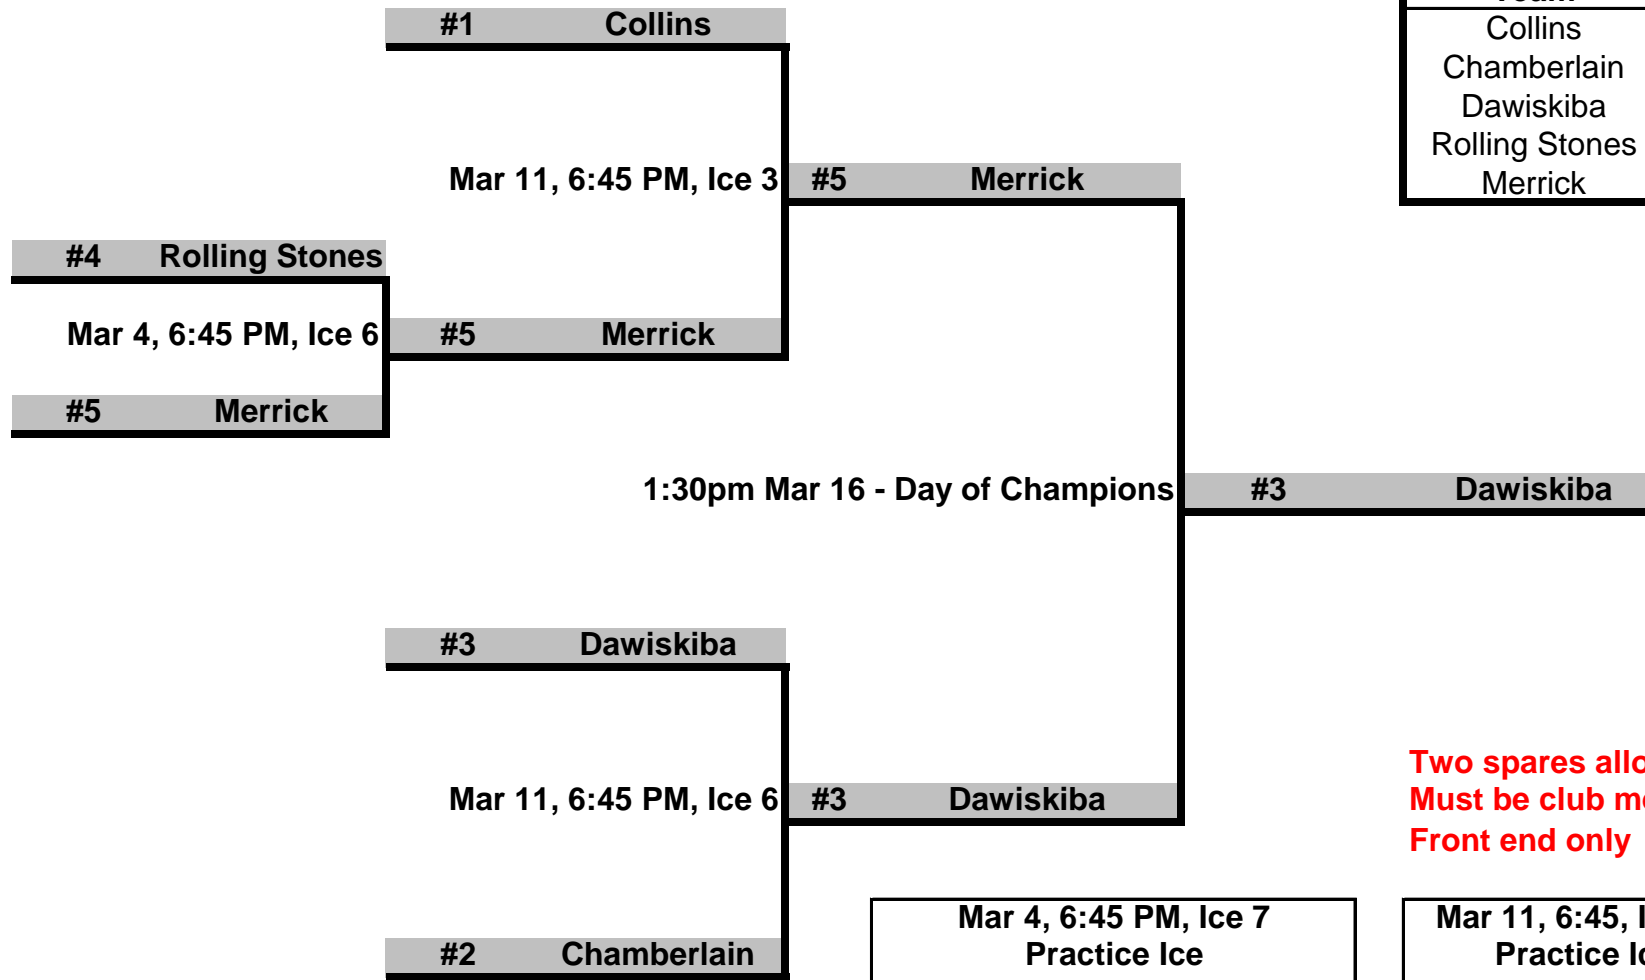

Monday Open		A Playoff
Team	Seed	Points
Zbeetnoff	#1	82.500
Bolton	#2	77.500
Rees	#3	60.625
Conlin	#4	60.000
Smith	#5	57.500
Widdes	#6	51.500
Halls	#7	48.250
Curly Wurley's	#8	45.625

Two spares allowed
Must be club members
Front end only

Mar 11, 6:45, Ice 2&7
 Practice Ice is
 available to reserve or
 non-winner skins games

Monday Open		B Playoff
Team	Seed	Points
Collins	#1	45.625
Chamberlain	#2	41.000
Dawiskiba	#3	40.500
Rolling Stones	#4	38.250
Merrick	#5	36.125

Two spares allowed
Must be club members
Front end only

Mar 4, 6:45 PM, Ice 7
 Practice Ice
 available to reserve

Mar 11, 6:45, Ice 2 & 7
 Practice Ice is
 available to reserve or
 non-winner skins games