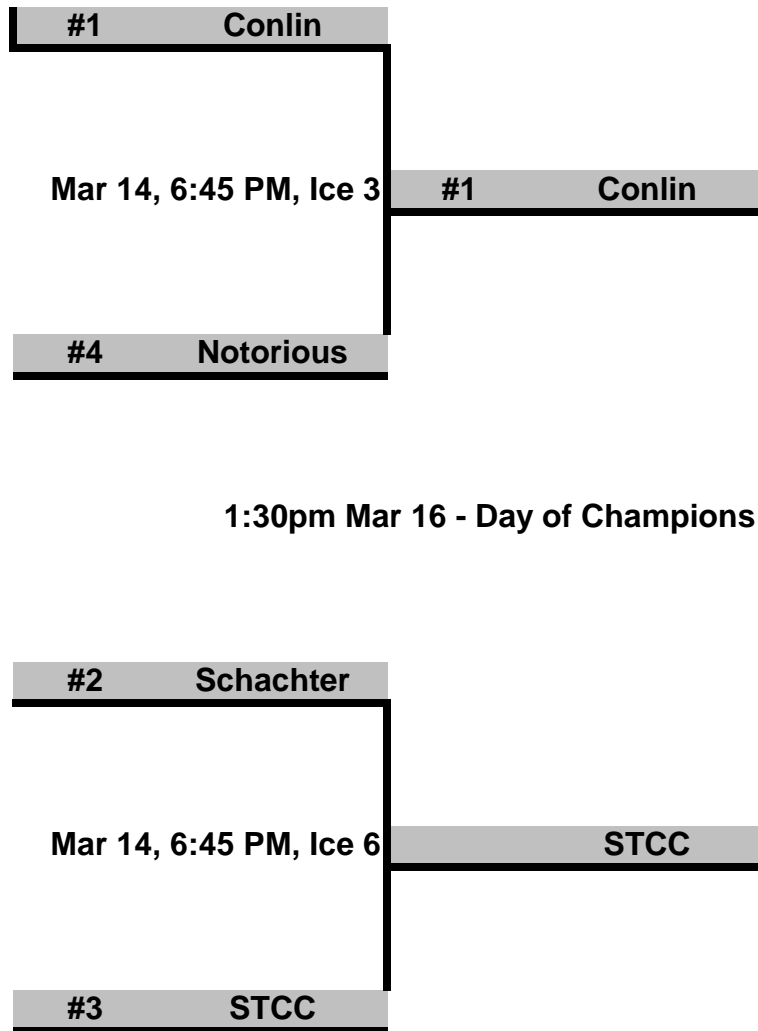

Thursday Mens		A Playoff
Team	Seed	Points
Fox	#1	75.000
King	#2	65.375
Chesworth	#3	62.500
Forsyth	#4	59.000
Jansen	#5	56.750
Leveque	#6	56.500

**One spare allowed**  
**Must be club member**  
**Front end only**

**Mar 07, 6:45, Ice 2,3,6 & 7**  
**Practice Ice is**  
**available to reserve or**  
**skins games**

**Mar 14, 6:45, Ice 2 & 7**  
**Practice Ice is**  
**available to reserve or**  
**skins games**

Thursday Mens		B Playoff
Team	Seed	Points
Conlin	#1	52.500
Schachter	#2	41.125
STCC	#3	14.250
Notorious	#4	9.500