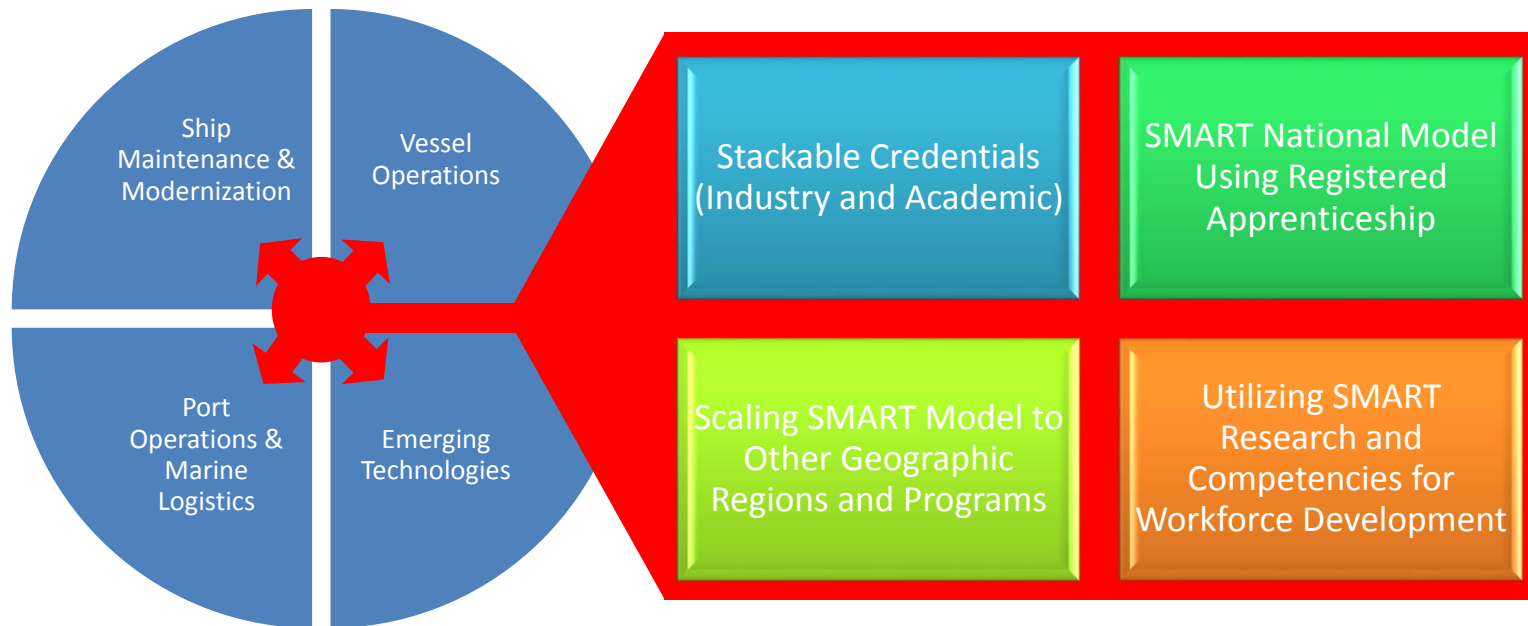

Apprenticeship Related Instruction (ARI)

- TCC currently provides some, or all, of the ARI for 11 shipbuilding/ship repair employers
- Program models include both fulltime and part-time academics
- Employer provides structured on-the-job training
- Current ARI includes workforce and academic credit courses leading to stackable academic credentials
- Curricula developed to support shipbuilding/ship repair industry

The SMART Center Goals

1. Career Awareness and Pathways

2. Industry Standards/ Ports & Logistics Focus

3. Professional Development

4. Model Education & Industry Partnerships

Work in All 4 Sectors in Maritime & Transportation Industry