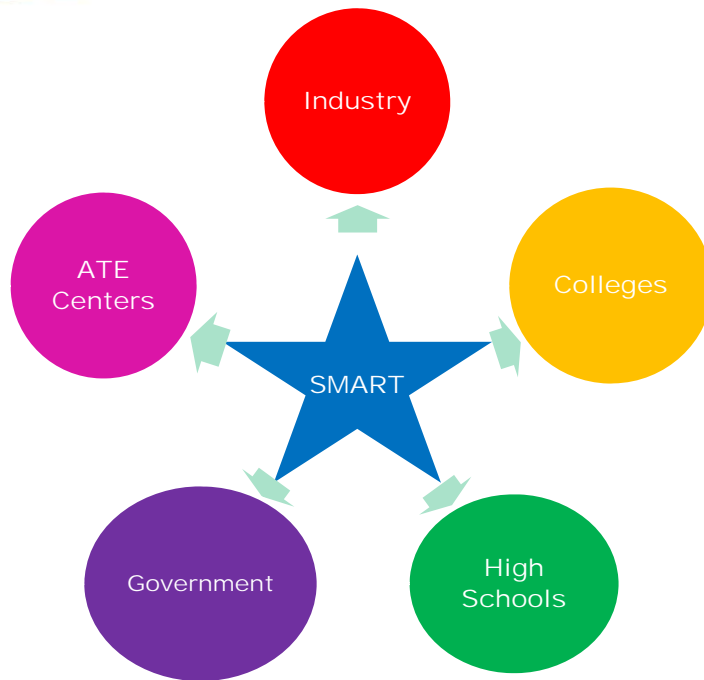

Regional and National Partnerships