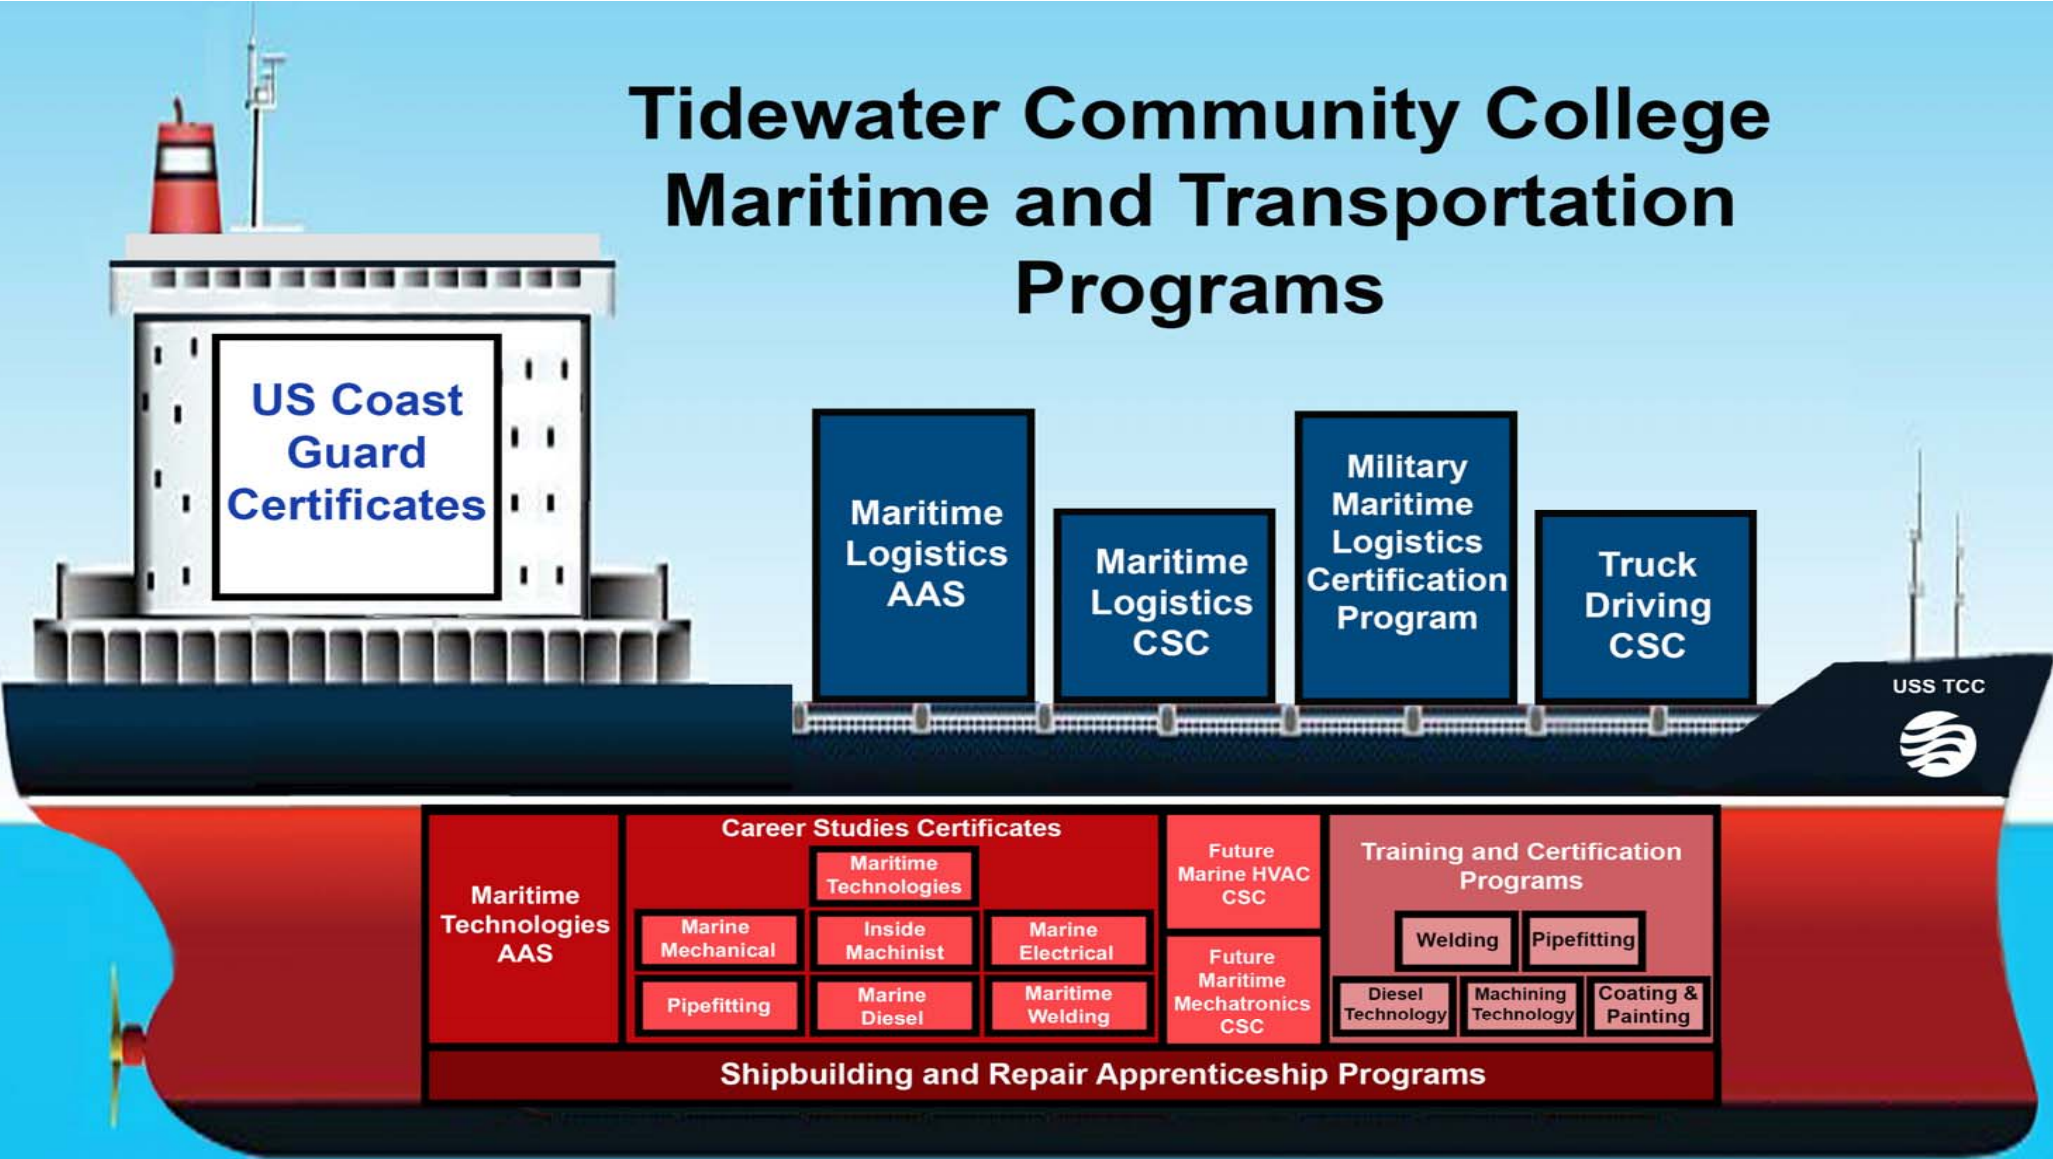

Tidewater Community College

WORKING COLLABORATIVELY TO DEVELOP AND SUSTAIN
THE SHIPBUILDING & SHIP REPAIR WORKFORCE IN
HAMPTON ROADS

The Importance of Maritime Education

- **90%** of all U.S. goods are transported by ship
- The maritime industry accounts for **26%** of the U.S. economy
- In Virginia **530,800** jobs and **10.1%** of the gross state revenue are directly dependent on the maritime industry
- **60%** of maritime workers are beyond retirement age

Tidewater Community College Maritime and Transportation Programs

VSRA Pre-Hire Model

- Skilled Trades Certification and Training (Marine Coating, Marine Electrical, Marine Outside Machinist, Marine Pipefitter, Marine Welding, Maritime Sheet Metal*)
- Collaborative community college effort between TCC (*Lead*), TNCC, and PDCCC
- Curriculum developed in partnership with industry
- Training simulates the workday
- Successful students transition to industry employment
- Training under evaluation for academic advanced standing

High School Shipbuilding Pre-Apprenticeship Program

- Regional partners include CPS, NPS, PPS, VBCPS, VSRA, Colonna's, Newport News Shipbuilding, Oceaneering, and Tecnico
- Targets high school students in their junior and senior year
- Creates a reliable pipeline for K-12 outreach, awareness, and recruitment
- Incorporates industry relevant credentials and dual enrollment courses
- Promotes direct engagement with employers throughout the program

Apprenticeship Related Instruction (ARI)

- TCC currently provides some, or all, of the ARI for 11 shipbuilding/ship repair employers
- Program models include both fulltime and part-time academics
- Employer provides structured on-the-job training
- Current ARI includes workforce and academic credit courses leading to stackable academic credentials
- Curricula developed to support shipbuilding/ship repair industry