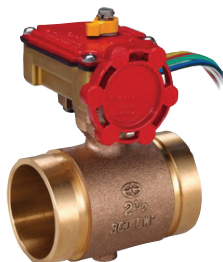

Product Spotlight

Flexible Sprinkler Hose with Fittings

RASCOFLEX™ Sprinkler Connections

Female Thread x Male Thread

Grooved x Male Thread

2 1/2" cap

1 1/2" cap

Reliable® Model HV Hose Valves

Model TD Test & Drain Valve 1" with optional relief valve kit; threaded inlet

Model TD Test & Drain Valve 2" with optional relief valve kit; grooved inlet

Reliable® Model TD Test and Drain Valve

Resilient Seated OS&Y Gate Valves: FxF, FxG or GxG

Non-Rising Stem Gate Valve

Wall & Vertical Indicator Posts

Reliable® Iron Valves, OS&Y Valves, Check Valves, PIV valves and Posts

Grooved Butterfly Valve

- avail. in:
- normally open
 - normally closed

Reliable® Butterfly Valve

Reliable® RBV Series Bronze Butterfly Valves

Grooved shown

Threaded available

1" x 24" MNPT x FNPT Union

1 1/4" x 24" MNPT x FNPT Union

1 1/4" x 36" MNPT x FNPT Union

1 1/4" x 48" MNPT x FNPT Union

2" x 48" MNPT x Groove