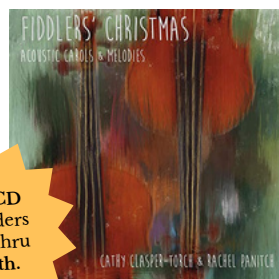

FREE CD with orders placed thru Nov. 5th.

Thank you!

Each year we are grateful for the support you provide by choosing a Starcross Holiday Gift.

You may have noticed that our catalog looks different this year. If you have any trouble with placing an order please give us a call 1.800.960.1500.

Shipping & Pricing Information

*CALIFORNIA STATE TAXES

Books & Wreaths both have CA Tax applied when *shipped within* California. The tax rate changes depending on the *delivery address*. If you are manually adding your total for a Check please see the chart for calculations based on delivery address. If you are shipping TO an address in Sonoma County, CA the tax rate is 8.25%; if you if you ship TO anywhere else in CA the tax rate is 7.25%.

OFFICE HOURS & DETAILS

- Holiday Office Hours to place orders: Monday-Friday 9 AM - 5 PM (PST) Saturdays 9 AM - 12 PM (PST)
- Orders are shipped out Monday-Friday
- Orders mailed, faxed or phoned in may take an additional day to process.

Save 5% when you order a combo!

OLIO NUOVO [ON] 1 BOTTLE COLLECTION	$35.00
OLIO NUOVO 2 BOTTLE COLLECTION	$70.00
OLIO NUOVO 4 BOTTLE COLLECTION	$140.00
OLIO NUOVO 6 BOTTLE COLLECTION	$205.00
OLIO NUOVO 12 BOTTLE COLLECTION	$410.00

Olivo Nuovo Quantities are LIMITED Order Early to secure your cases.

Save when you order more!

Save 5%

ITEM INFO & STANDARD SHIPPING

NAME OF ITEM	PRICE	CALIFORNIA STATE TAX*	SONOMA COUNTY TAX*	SHIPPING
WREATH [W]	$37.95	$2.75	3.13	$14.00
FRUIT [F]	$26.95	-	-	$12.00
BOOKS [B1 - B5]	$14.95	$1.08	$1.23	$5.00
BOOK [B6]	$9.95	$0.72	$0.82	$5.00
HOLIDAY COMBO #1 WREATH/FRUIT [WF]	$60.00	$2.75	$3.13	$15.00
HOLIDAY COMBO #2 WREATH/BOOK (B1-B5) [WB]	$50.00	$3.60	$4.10	$15.00
HOLIDAY COMBO #3 FRUIT/BOOK (B1, B3, B4, B5) [FB]	$39.00	$1.08	$1.23	$13.00
OLIVE OIL (2019 HARVEST) [OO] 1 BOTTLE COLLECTION	$25.00	-	-	$12.00
OLIVE OIL (2019 HARVEST) 2 BOTTLE COLLECTION	$50.00	-	-	$12.00
OLIVE OIL (2019 HARVEST) 4 BOTTLE COLLECTION	$75.00	-	-	$14.00
OLIVE OIL (2019 HARVEST) 6 BOTTLE COLLECTION	$142.50	-	-	$17.00
OLIVE OIL (2019 HARVEST) 12 BOTTLE COLLECTION	$285.00	-	-	$20.00

PLEASE NOTE: WE BEGIN SHIPPING ALL HOLIDAY ITEMS AFTER THANKSGIVING.