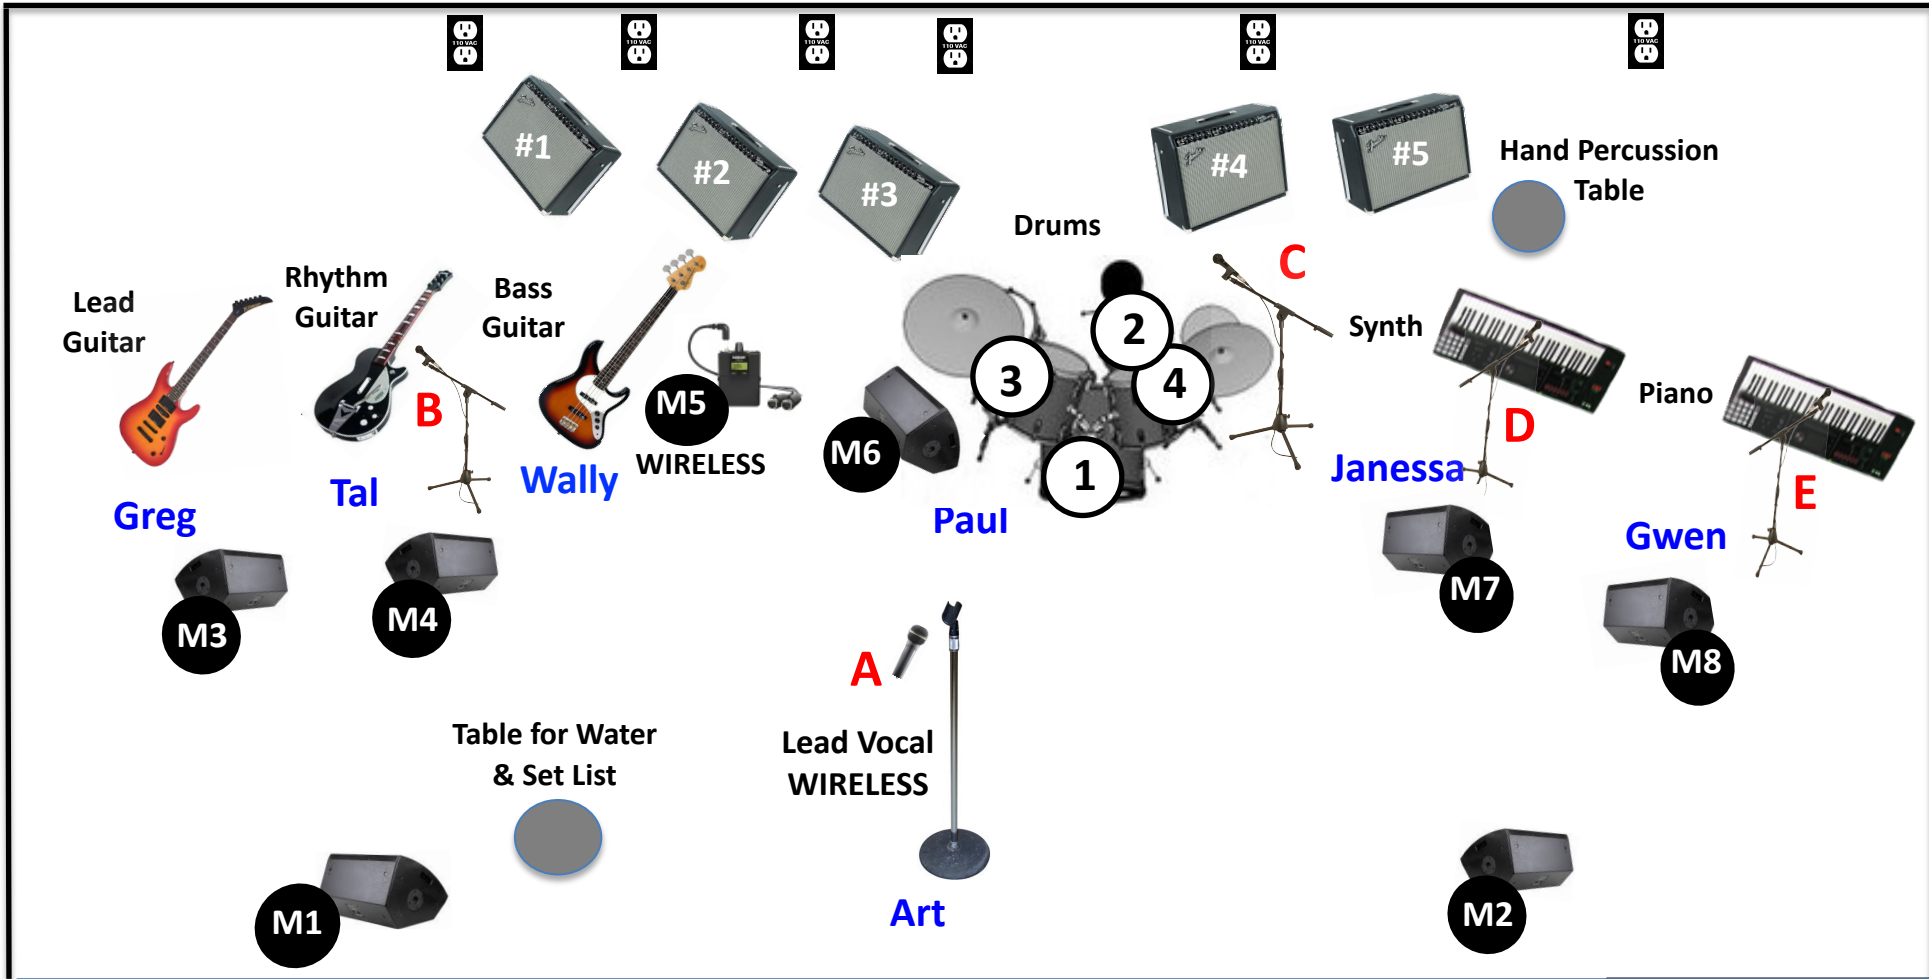

Art Kistler & the EP Boulevard Band -- STAGE PLOT

VOCAL MICS

- A** Lead Vocal (Art)
- B** *Rhythm Guitar (Tal)
- C** *Drums (Paul)
- D** *Synthesizer (Janessa)
- E** *Piano (Gwen)

* Boom Mics

MONITORS

- M1 – Stage Right (Art)
- M2 – Stage Left (Art, same mix)
- M3 – Lead Guitar (Greg)
- M4 – Rhythm Guitar (Tal)
- M5 – In-Ear (Bass - Wally)
- M6 – Drums (Paul)
- M7 – Synthesizer (Janessa)
- M8 – Piano (Gwen)

BACKLINE

- #1 – LEAD GUITAR Amp (Greg)
 - #2 – RHYTHM GUITAR Amp (Tal)
 - #3 – BASS GUITAR Amp (Wally)
 - DRUMS (Paul)
 - * #4 – SYNTHESIZER Amp (Janessa)
 - * #5 – PIANO Amp (Gwen)
- * Optional (run mixes through wedges)

DRUM MIX (Paul)

- 1 Kick
- 2 Snare
- 3 & 4 Overheads