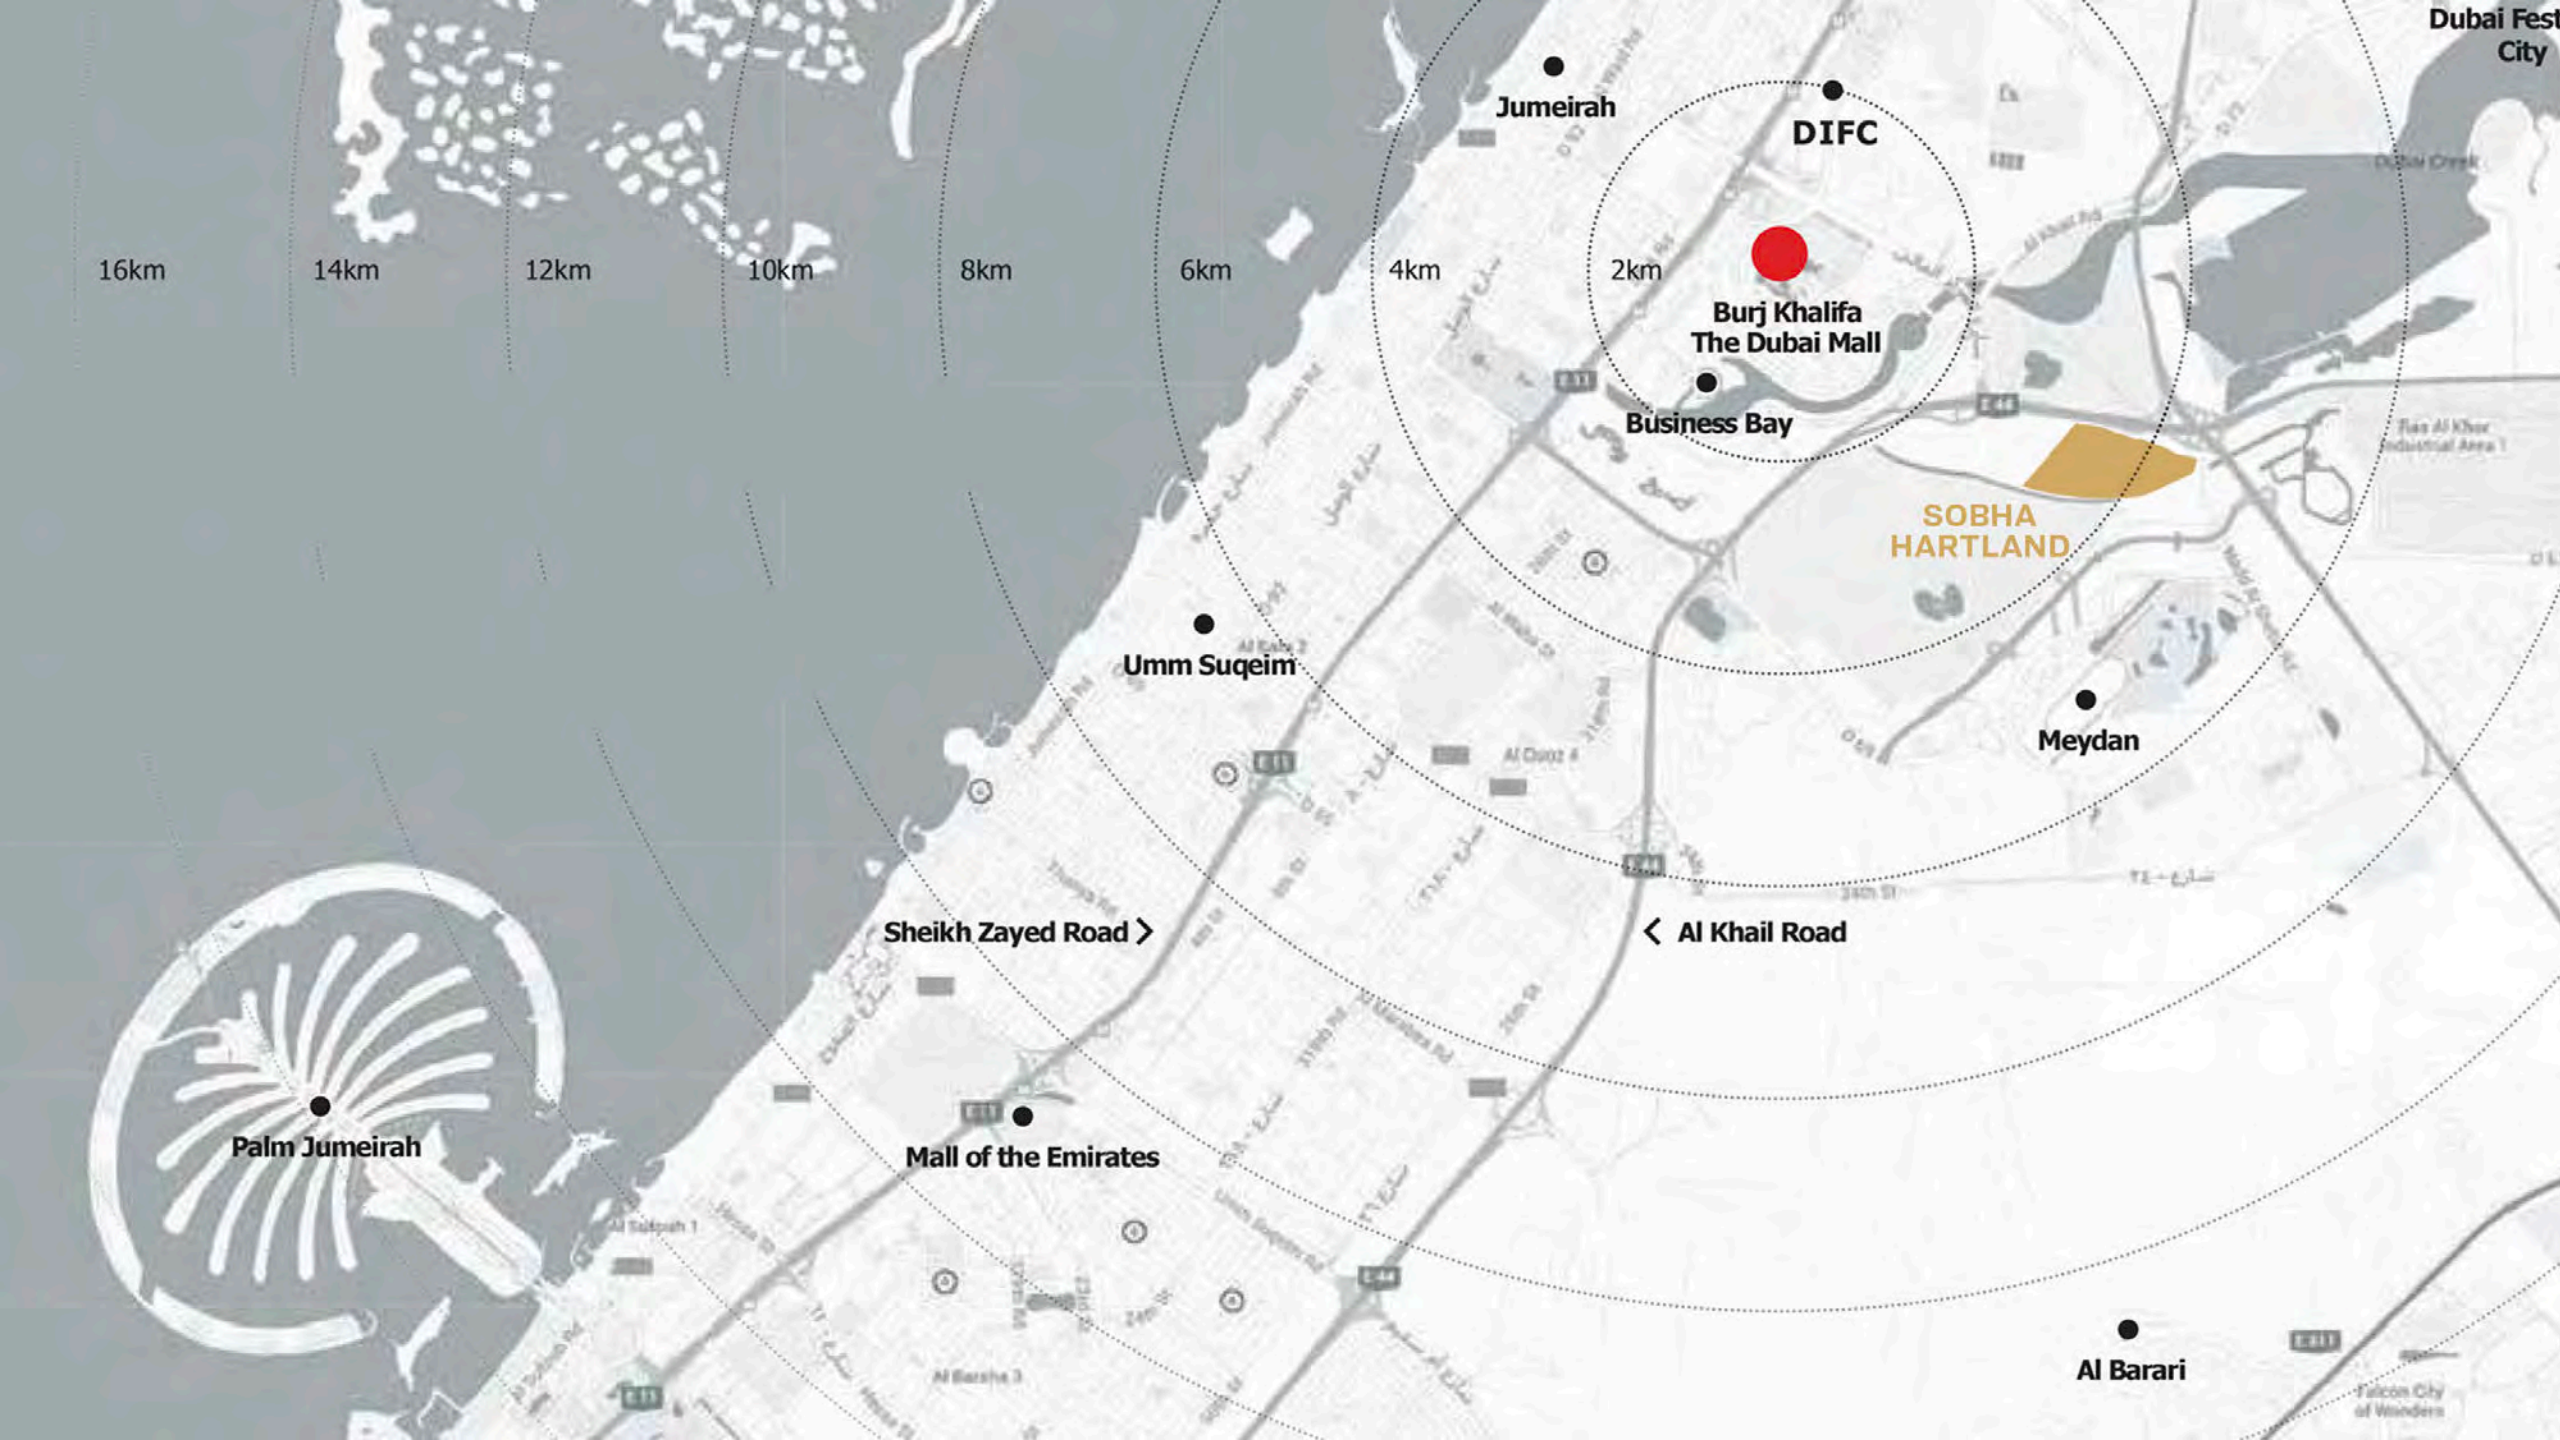

DUBAI CANAL

DUBAI CREEK

MEYDAN RACECOURSE

RAS AL KHOR ROAD

SOBHA HARTLAND

METRO LINE

RAS AL KHOR
WILDLIFE SANCTUARY

30%
OPEN & GREEN SPACES

WATER-FRONT LIVING

SOBHA HARTLAND

1.8KM BOARDWALK

SOBHA HARTLAND

A young girl with a blue backpack and sunglasses is smiling and holding hands with an adult. The background is a blurred cityscape.

2 INTERNATIONAL SCHOOLS

16km

14km

12km

10km

8km

6km

4km

2km