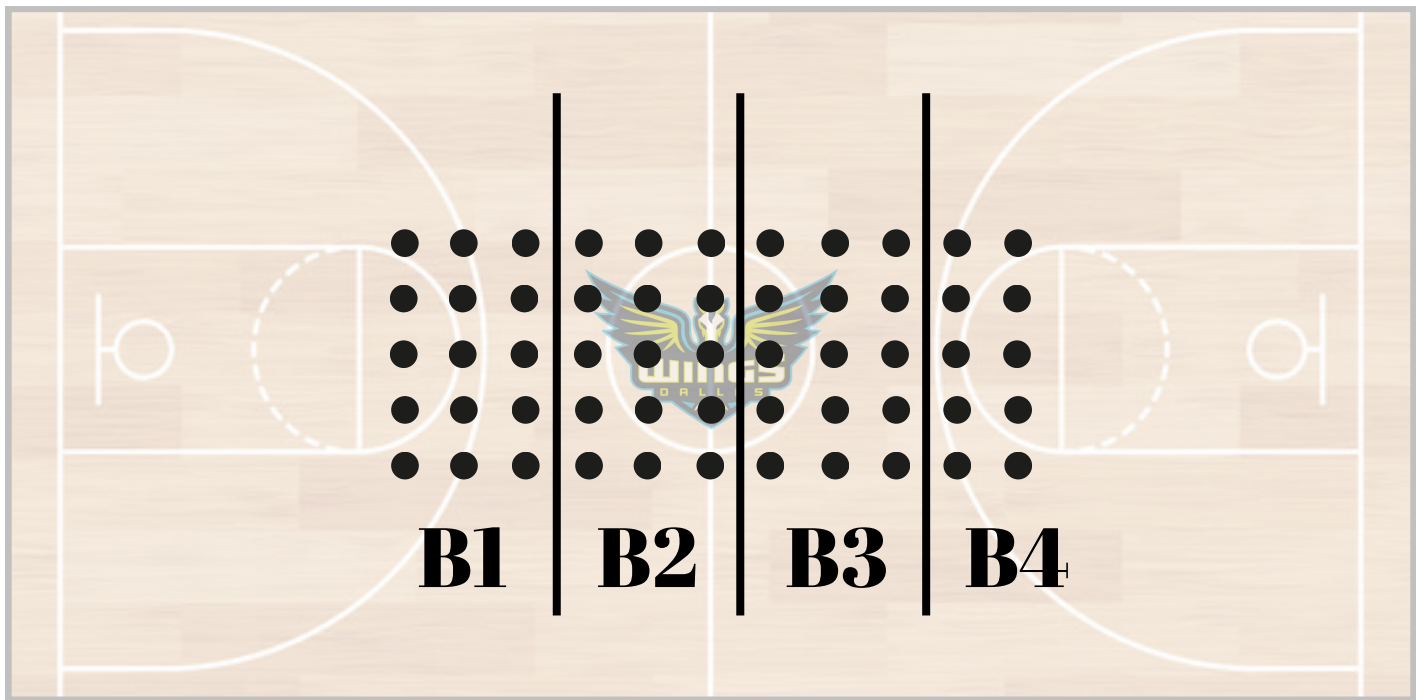

DALLAS WINGS HALFTIME SHOW - INTRO VISUAL

LINE 1

Block 1

- Beatriz Cano
- Carolina Espinoza (LL)
- Aubrey Page

Block 2

- Adriana Zuniga
- Paola Gomez
- Daniel Cabuya

Block 3

- Daisy Flores
- Emerald Roesle
- Esperanza Sanchez (LL)

Block 4

- Krys McCallister
- Arellys Castillo

LINE 2

Block 1

- Candace DeBoer
- Ashley Lowery
- Tanya Minter

Block 2

- Samantha Minter (LL)
- Yolanda Swanson
- Sonja Miller

Block 3

- Shekinah Urquhart
- Susan Truett
- Denise Skuba (LL)

Block 4

- **OPEN**
- Mary Davis

LINE 3

Block 1

- Cecilia Castaneda
- **OPEN**
- Gabriela Perez

Block 2

- Keyairra Abdul
- DeAngela Denise Breckenridge (LL)
- Maria Panxhaj

Block 3

- Shamiraca LaTrice
- Rocio Ugarte
- Jemisha Stuckey (LL)

Block 4

- Wendy Gomez
- Danielle Lozano

LINE 4

Block 1

- Liza Hawkins
- Gloria Ureta
- Lori Haper

Block 2

- Laura Kay Lee (LL)
- Angela King
- Melissa Laurel

Block 3

- Virginia Thomas (LL)
- Yolanda Henderson
- Nancy Vega

Block 4

- Ruth Chambers
- Nicole Sias

LINE 5

Block 1

- Wendy Wells
- Denise Boyle
- Laura Brown (LL)

Block 2

- Adriana Agosto
- Shaquinta "Shay" Johnson
- Nickolas Schwindt (LL)

Block 3

- Cindy Garza
- Carmen White
- Ean Gonzalez

Block 4

- Venus Harvey
- Elva Araiza