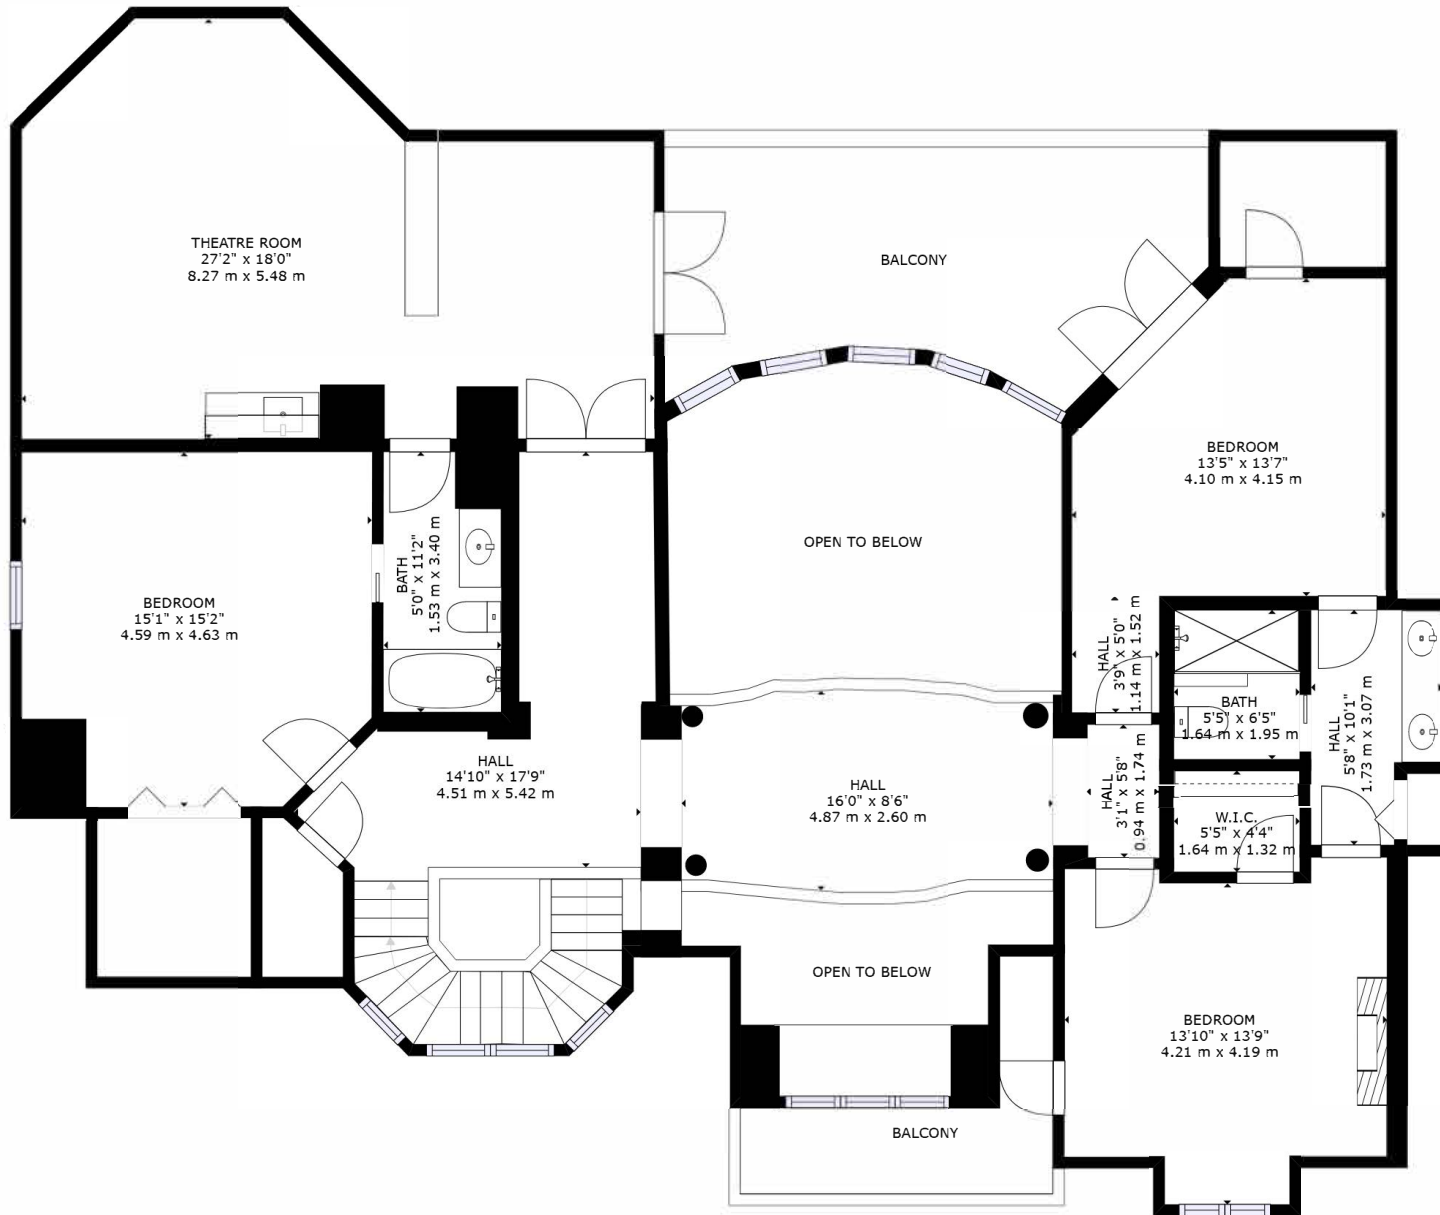

5033 Tildens Grove Blvd, Windermere FL 34786

Sizes and Dimensions are approximate, actual may vary

5033 Tildens Grove Blvd, Windermere FL 34786

FLOOR 2

Sizes and Dimensions are approximate, actual may vary